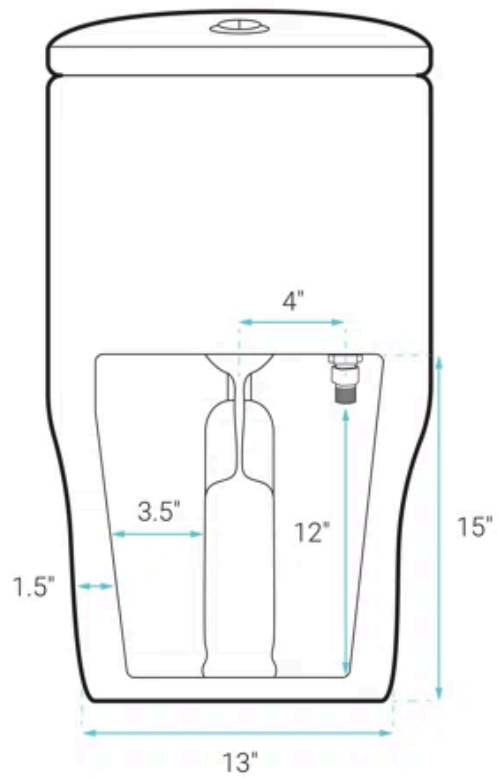

Swiss Madison
well made forever

Installation

SM-1T277