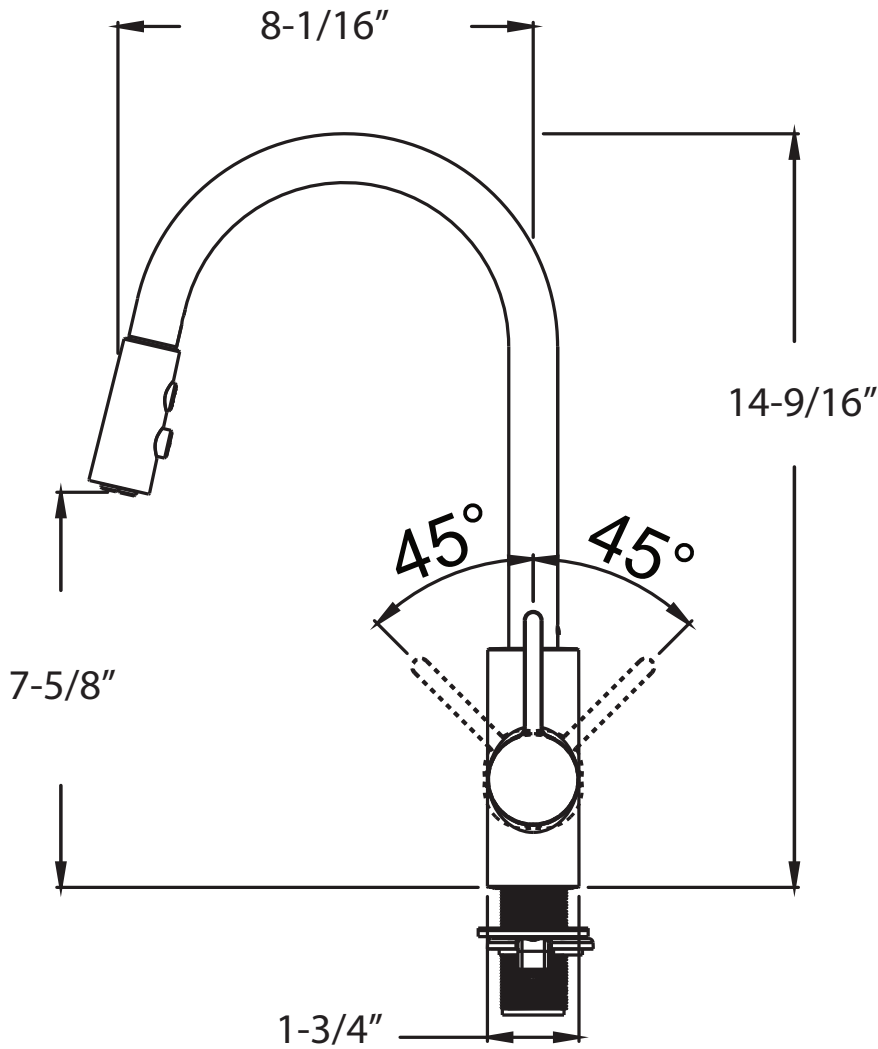

KD08B

WESTBRASS
Fine Decorative Plumbing Since 1935

2429 E. Olympic Blvd.
Los Angeles, CA 90021

TITLE Pull-Down Spray Faucet with Plate

DWG NO. KD08B

DATE 5-5-2021

REV A

Scale NTS