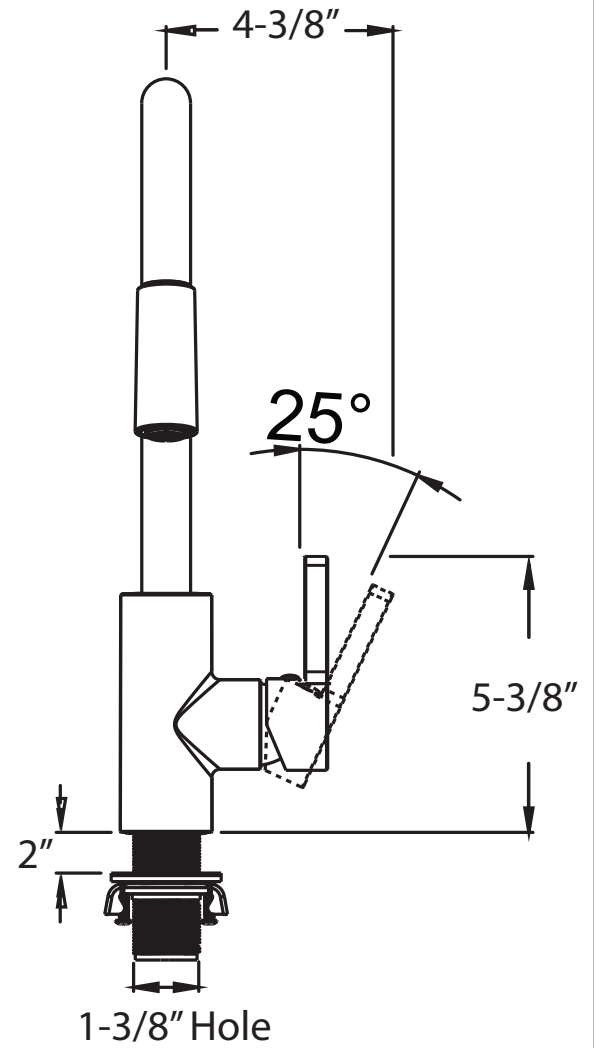

KD08B

WESTBRASS
Fine Decorative Plumbing Since 1935

2429 E. Olympic Blvd.
Los Angeles, CA 90021

TITLE Pull-Down Spray Faucet with Plate

DWG NO. KD08B

DATE 5-5-2021

REV A

Scale NTS