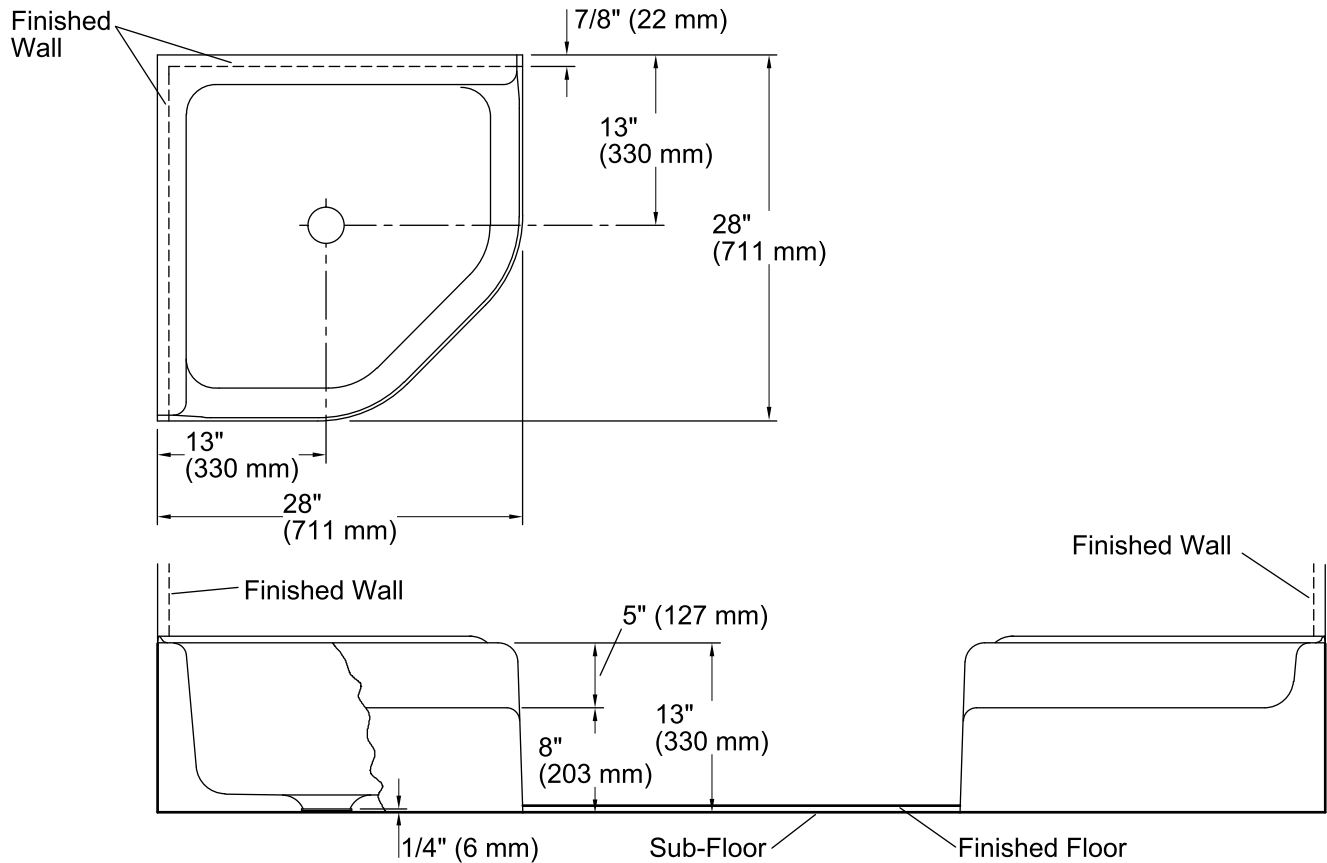

Features

- KOHLER® cast iron.
- Floor-mount.
- Corner basin.
- Acid-resistant enamel finish.
- Without overflow.
- No faucet holes; requires wall-mount faucet.
- 28" (711 mm) x 28" (711 mm)

Optional Accessories

| Color | Code | Description |
|-------|------|-------------|
|-------|------|-------------|

| | | |
|--|---|-------|
|  | 0 | White |
|--|---|-------|

Technical Information

All product dimensions are nominal.

Bowl configuration: Single
 Bowl area (Only) Length: 23" (584 mm)
 Width: 23" (584 mm)
 Water depth: 6-3/4" (171 mm)
 Drain hole: 2-7/8" (73 mm)

Notes

Install this product according to the installation guide.