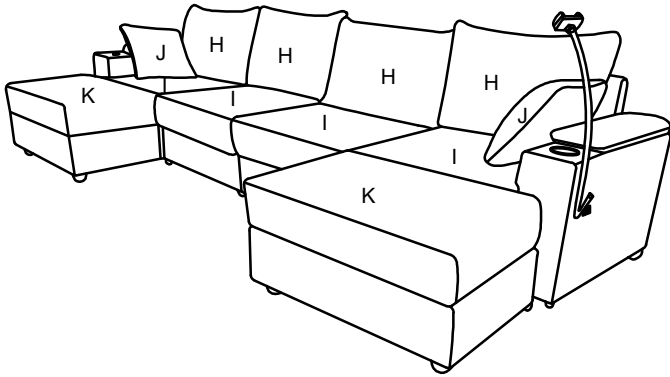

## PARTS LIST

Seat frame  A x1	Backcushion  E x1	Armrest-L  F x1	Backcushion  H x1	Seat bag  I x1	Pillows  J x1
---	--	--	---	---	--

### ASSEMBLY INSTRUCTION

Step1: Assemble the feet clockwise

Step2:

Step3

Tap the backrest and place it in the sunlight to fluff it up quickly, it takes about 10 minutes for the backrest to fluff up.

Pay attention: Because of the compressed packaging, there may be some creases on the cover. Please do not worry, pat it several times and wait for moments, the crease will be more natural and will not affect the use.

PARTS		Quantity
	2231-L	X1
	2231-R	X1
	2231-Middle Seat	X2
	2231-Ottoman	X2
M	Velcro connection	X6

SECTIONAL SOFA

Tap the backrest and place it in the sunlight to fluff it up quickly, it takes about 10 minutes for the backrest to fluff up.  
 Pay attention: Because of the compressed packaging, there may be some creases on the cover. Please do not worry, pat it several times and wait for moments, the crease will be more natural and will not affect the use.