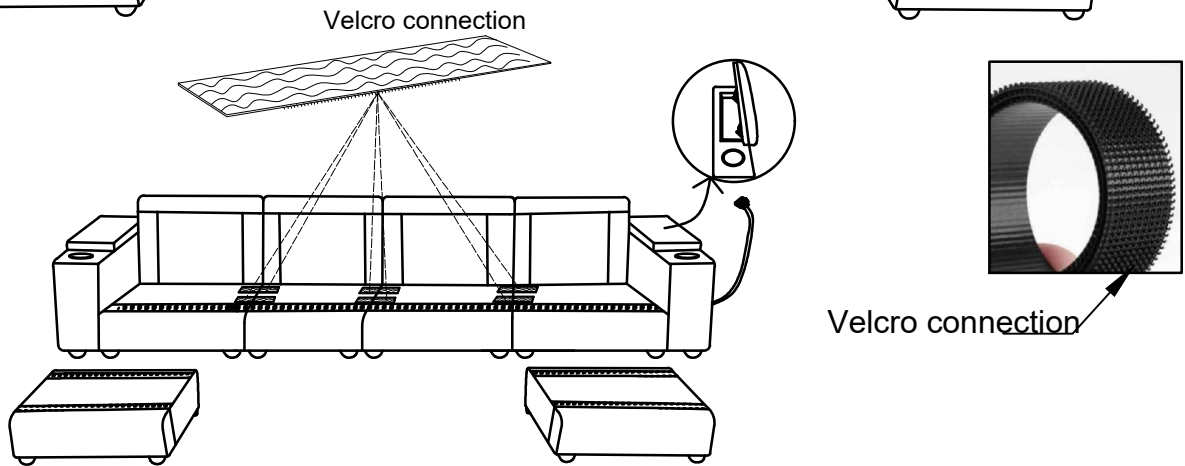

### SIDE ACCESSORY KIT

L

x4

x4

### ASSEMBLY INSTRUCTION

Step1: Assemble the feet clockwise

Step2:

Step3

Tap the backrest and place it in the sunlight to fluff it up quickly, it takes about 10 minutes for the backrest to fluff up.

Pay attention: Because of the compressed packaging, there may be some creases on the cover. Please do not worry, pat it several times and wait for moments, the crease will be more natural and will not affect the use.

PARTS		Quantity
	2231-L	X1
	2231-R	X1
	2231-Middle Seat	X2
	2231-Ottoman	X2
M	Velcro connection	X6

SECTIONAL SOFA

Tap the backrest and place it in the sunlight to fluff it up quickly, it takes about 10 minutes for the backrest to fluff up.  
 Pay attention: Because of the compressed packaging, there may be some creases on the cover. Please do not worry, pat it several times and wait for moments, the crease will be more natural and will not affect the use.