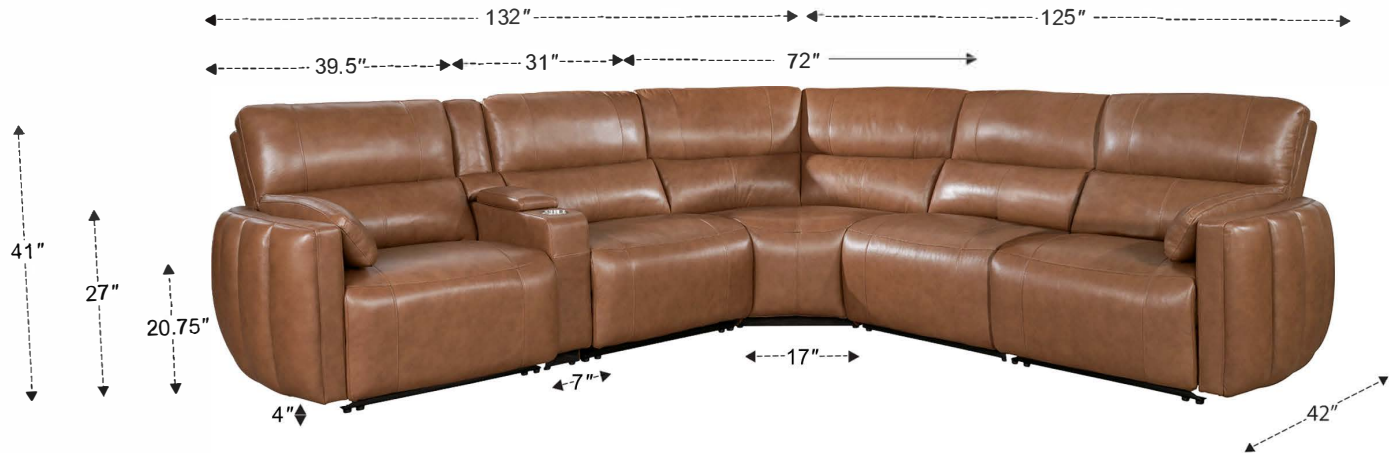

6 Piece Modular Power Reclining Sectional with Power Adjustable Headrests

Overall Dimensions	132" x 125" x 41"
Overall Width	132"
Overall Depth	125"
Overall Height	41"
Overall Weight	500.5 lbs.
Fully Reclined	65"
Distance from Wall	4.5"
Back of Seat to end of Chaise	41"
Leg Height (Distance from Foot Rest to Floor in Full Recline)	19.5"
Head Height (Distance from Headrest to Floor in Full Recline)	32"

Seat Width	31"
Seat Depth	23"
Seat Height	21"
Arm Width	9"
Arm Depth	34"
Arm Height	27"
Back Height	23.75"
Back Depth	4"
Headrest Extended from Back	5"
Console Storage area Inside	5" x 11" x 6.5"