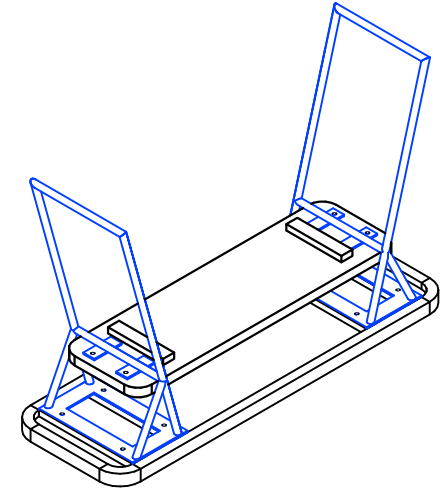

ASSEMBLY INSTRUCTIONS OF CONSOLE

1

2

3

4

Hexa Bolt M8X25=12 PCS

Washer M8X25=12 PCS

Wrench No 12
(Not Included)