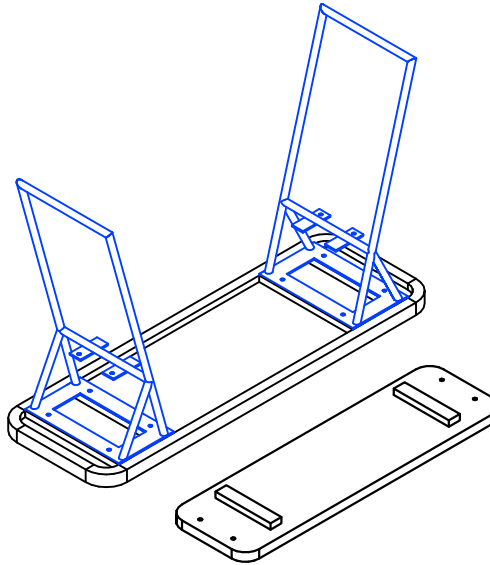

ASSEMBLY INSTRUCTIONS OF CONSOLE

1

2

3

4

Hexa Bolt M8X25=12 PCS

Washer M8X25=12 PCS

Wrench No 12
(Not Included)