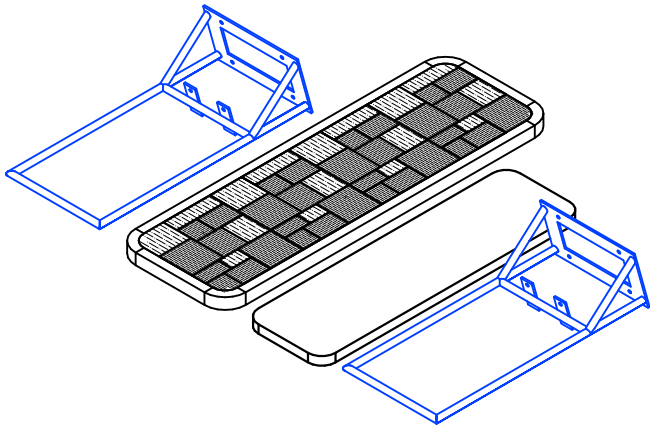

ASSEMBLY INSTRUCTIONS OF CONSOLE

1

2

3

4

Hexa Bolt M8X25=12 PCS

Washer M8X25=12 PCS

Wrench No 12
(Not Included)