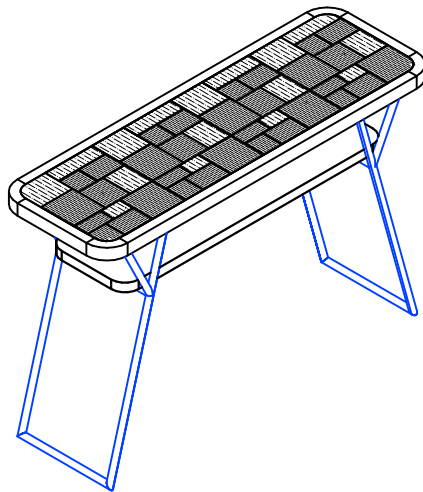

ASSEMBLY INSTRUCTIONS OF CONSOLE

1

2

3

4

Hexa Bolt M8X25=12 PCS

Washer M8X25=12 PCS

Wrench No 12
(Not Included)