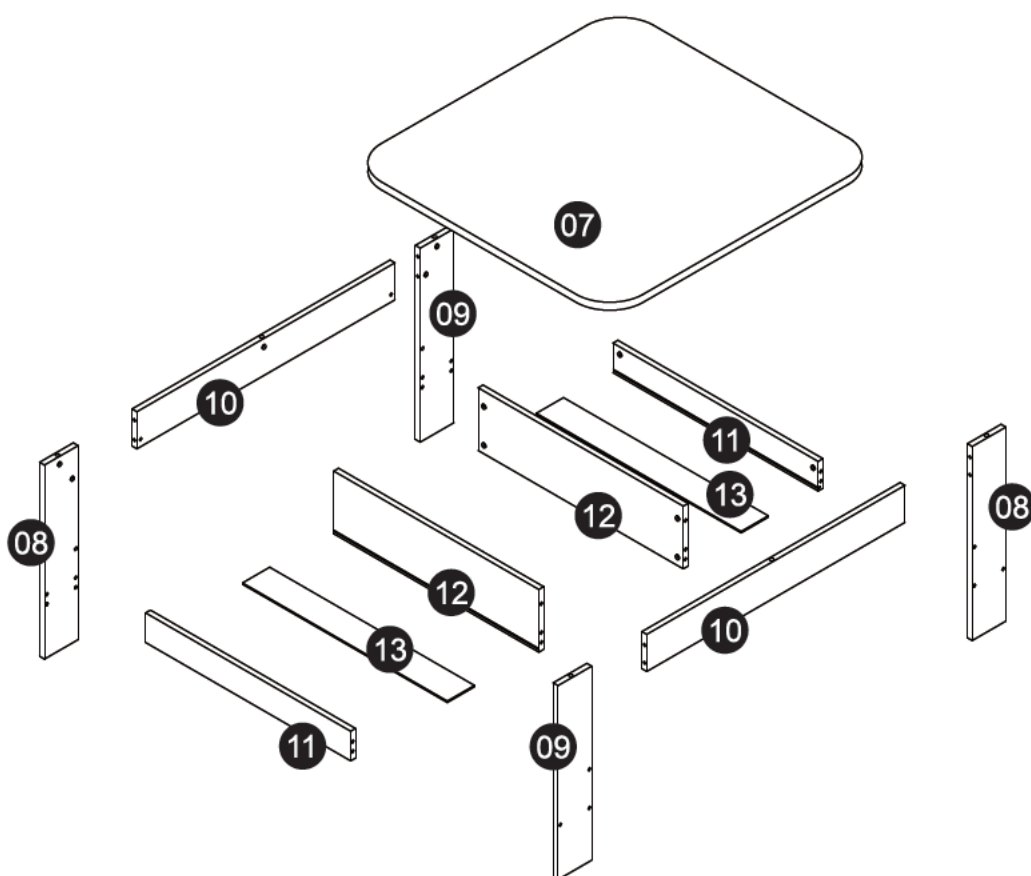

Kids White and Grey Bookshelf Table and Chair Set

AGE 2+
ADULT ASSEMBLY REQUIRED

TABLE PART LIST AND HARDWARE

A x 10

B x 10

C x 32

D x 28

E x 24

TOOLS REQUIRED:

1. Flat Head Screw Driver (not supplied)
2. Phillips Head Screw Driver (not supplied)

TABLE ASSEMBLY

Step 1

Step 2

Step 3

C x 2

D x 4

E x 4

Step 4

C x 4

D x 6

E x 6

Step 5

B x 4

CHAIR PART LIST AND HARDWARE

x2

E x 12

C x 20

D x 12

CHAIR ASSEMBLY

x2

UK
CA CE

WARNING:
CHOKING HAZARD – Small parts.