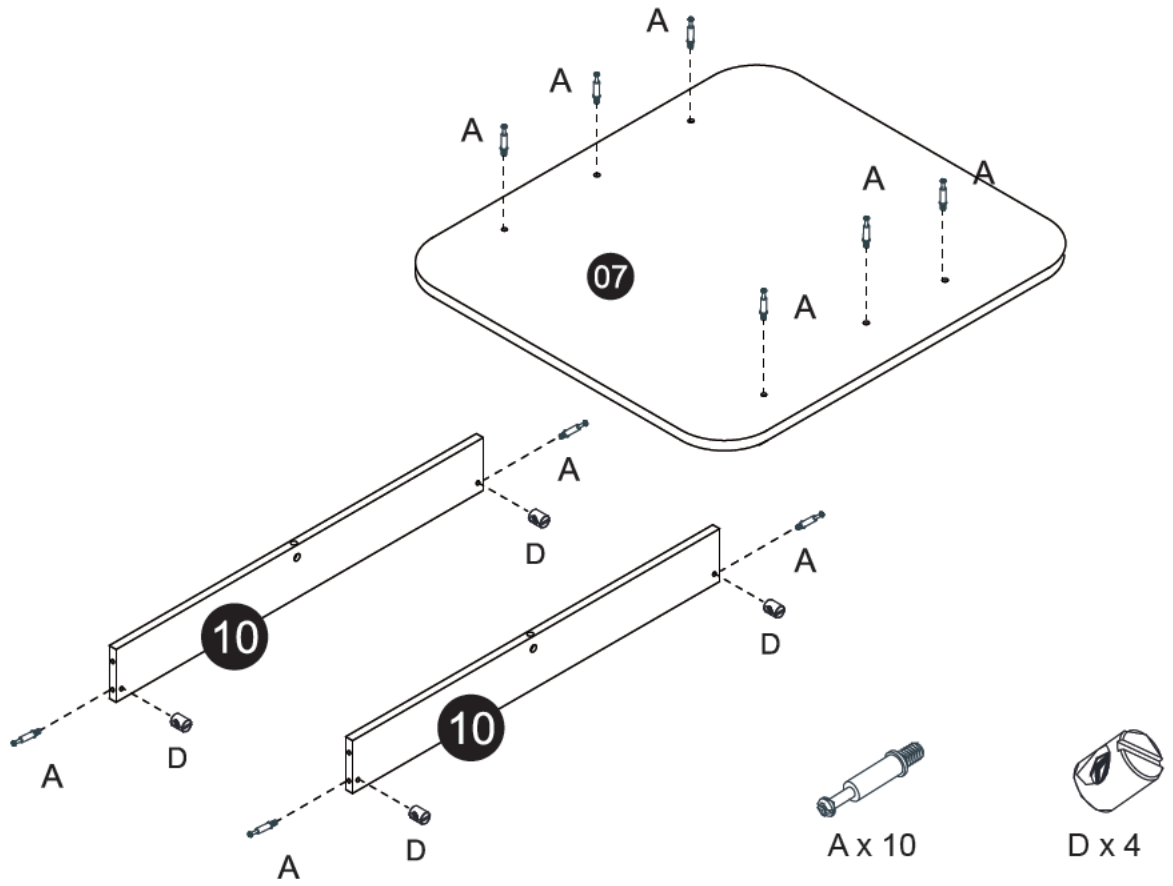

Kids White and Grey Bookshelf Table and Chair Set

AGE 2+
ADULT ASSEMBLY REQUIRED

TABLE PART LIST AND HARDWARE

A x 10

B x 10

C x 32

D x 28

E x 24

TOOLS REQUIRED:

1. Flat Head Screw Driver (not supplied)
2. Phillips Head Screw Driver (not supplied)

TABLE ASSEMBLY

Step 1

Step 2

Step 3

C x 2

D x 4

E x 4

Step 4

C x 4

D x 6

E x 6

Step 5

B x 4

CHAIR PART LIST AND HARDWARE

x2

E x 12

C x 20

D x 12

CHAIR ASSEMBLY

x2

UK
CA CE

WARNING:
CHOKING HAZARD – Small parts.