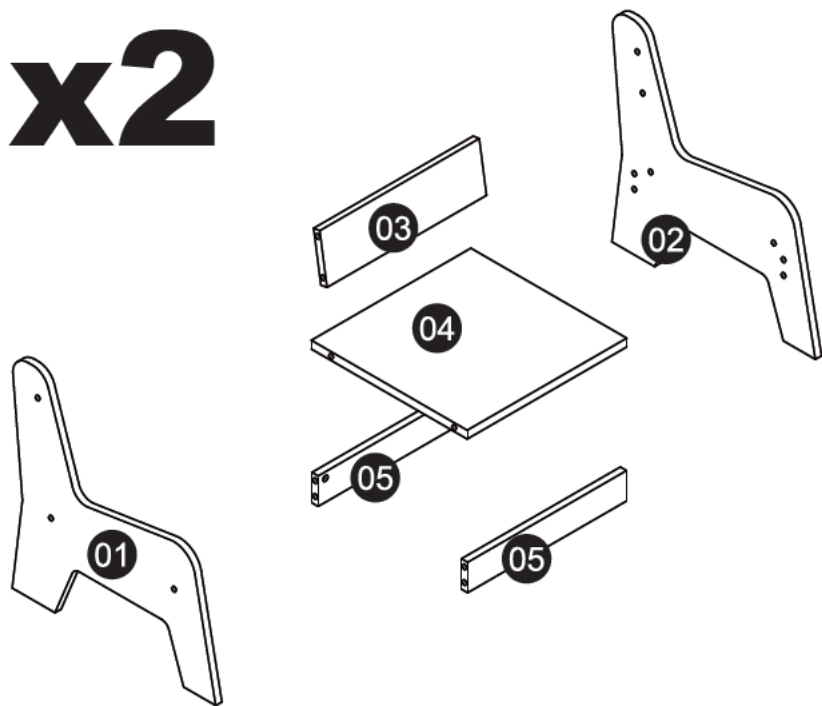

Kids White and Grey Bookshelf Table and Chair Set

AGE 2+
ADULT ASSEMBLY REQUIRED

TABLE PART LIST AND HARDWARE

A x 10

B x 10

C x 32

D x 28

E x 24

E x 4

Step 4

C x 4

D x 6

E x 6

Step 5

B x 4

CHAIR PART LIST AND HARDWARE

x2

E x 12

C x 20

D x 12

CHAIR ASSEMBLY

x2

UK
CA CE

WARNING:
CHOKING HAZARD – Small parts.