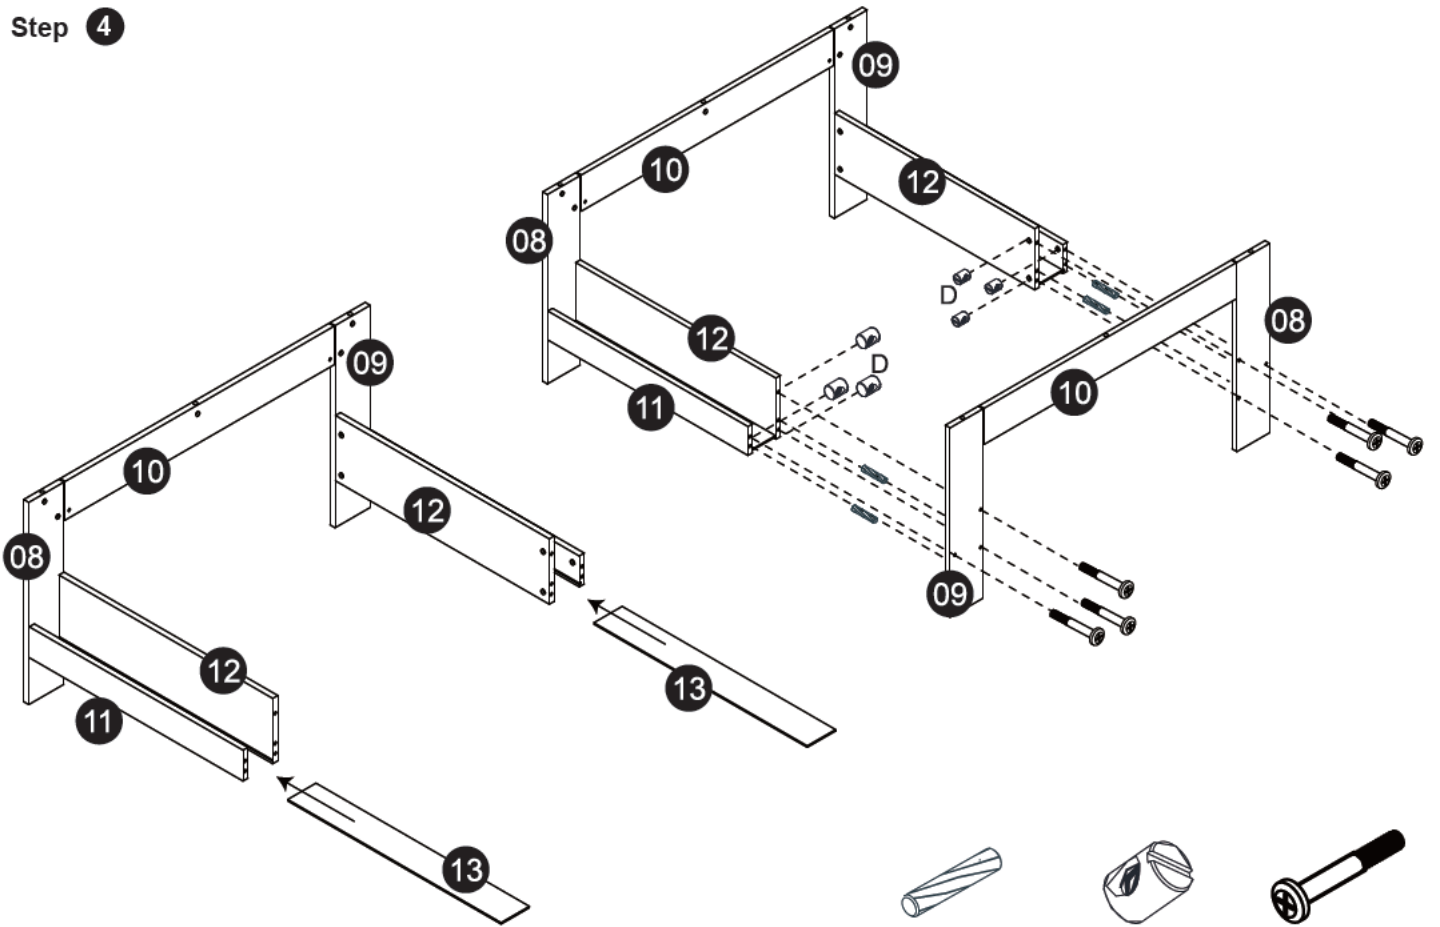

Kids White and Grey Bookshelf Table and Chair Set

AGE 2+
ADULT ASSEMBLY REQUIRED

TABLE PART LIST AND HARDWARE

A x 10

B x 10

C x 32

D x 28

E x 24

TOOLS REQUIRED:

1. Flat Head Screw Driver (not supplied)
2. Phillips Head Screw Driver (not supplied)

TABLE ASSEMBLY

Step 1

Step 2

Step 3

C x 2

D x 4

E x 4

Step 4

C x 4

D x 6

E x 6

Step 5

B x 4

CHAIR PART LIST AND HARDWARE

x2

E x 12

C x 20

D x 12

CHAIR ASSEMBLY

x2

UK
CA CE

WARNING:
CHOKING HAZARD – Small parts.