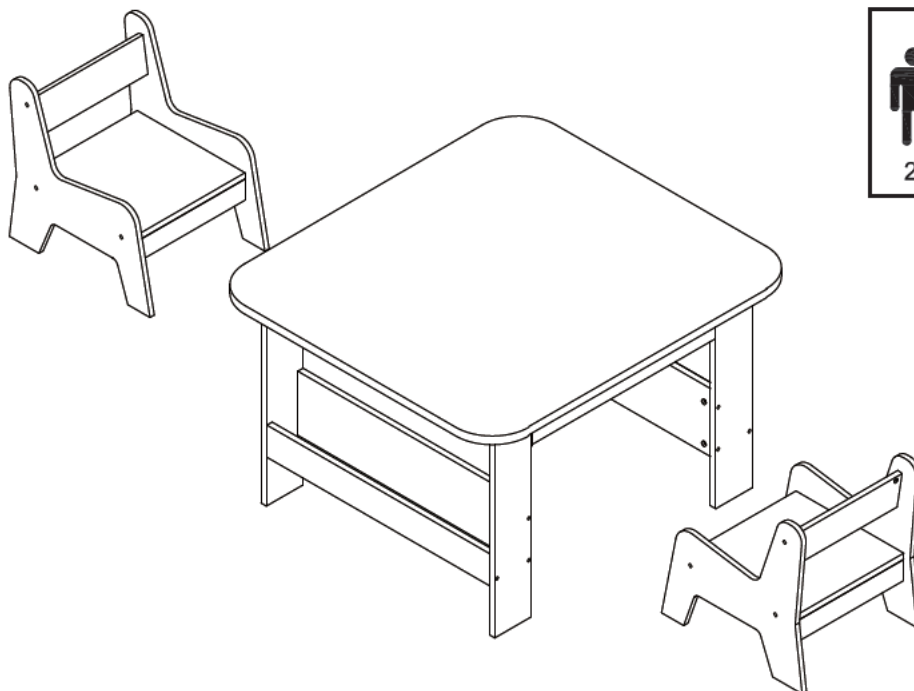

Kids White and Grey Bookshelf Table and Chair Set

AGE 2+
ADULT ASSEMBLY REQUIRED

TABLE PART LIST AND HARDWARE

A x 10

B x 10

C x 32

D x 28

E x 24

E x 4

Step 4

C x 4

D x 6

E x 6

Step 5

B x 4

CHAIR PART LIST AND HARDWARE

x2

E x 12

C x 20

D x 12

CHAIR ASSEMBLY

x2

UK
CA CE

WARNING:
CHOKING HAZARD – Small parts.