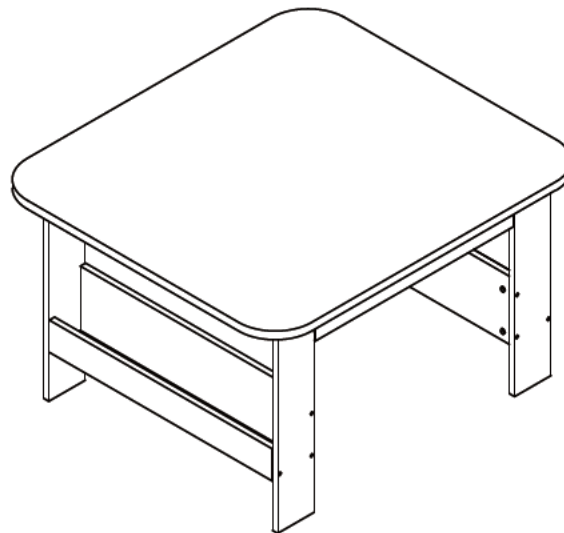

Kids White and Grey Bookshelf Table and Chair Set

AGE 2+
ADULT ASSEMBLY REQUIRED

TABLE PART LIST AND HARDWARE

A x 10

B x 10

C x 32

D x 28

E x 24

E x 4

Step 4

C x 4

D x 6

E x 6

Step 5

B x 4

CHAIR PART LIST AND HARDWARE

x2

E x 12

C x 20

D x 12

CHAIR ASSEMBLY

x2

UK
CA CE

WARNING:
CHOKING HAZARD – Small parts.