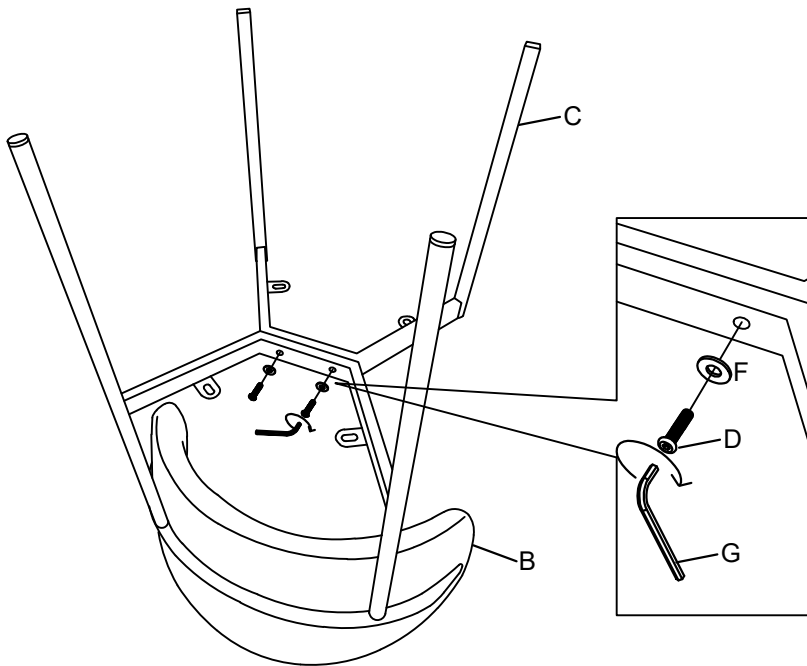

# ASSEMBLY INSTRUCTION

Description: Amalfi Ivory Fabric Dining Chair

Thank you for purchasing this product. Every effort has been taken to ensure your product arrives in the best condition and to your complete satisfaction. Before you begin to assemble your new furniture, please check to ensure that you have received all assembly fittings and hardware as indicated on this assembly instructions as parts may have become dislodged during delivery. Please follow the assembly instructions closely when proceeding to assemble your new product.

### PART LIST:

NO.	Description	Sketch	Quantity
A	Table top		1pc
B	Leg		1pcs
C	Leg		1pcs

### HARDWARE LIST:

NO.	Description	Sketch	Size	Quantity
D	Bolt		M6*35/M5	2pcs
E	Bolt		M6*18/M5	4pcs
F	Washer		φ 17* φ 6*1.5	6pcs
G	Allen key		5mm	1pc