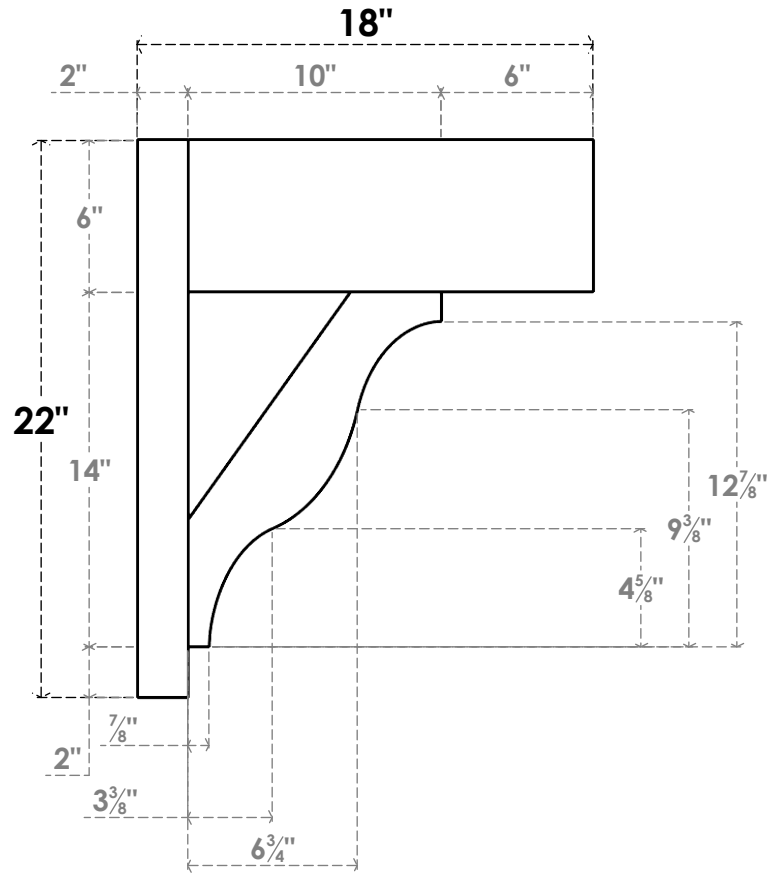

ITEM NUMBER: OUTUROC060X080X18000X22000X060X020X060FST44RCPR

6"W TOP X 8"W BACK X 18"D X 22"H X 6"T TOP X 2"T BACK TIMBERTHANE ROUGH CEDAR FUNSTON FAUX WOOD OPEN OUTLOOKER, BLOCK TOP AND BACK, 6"W CLOSED BRACE, PRIMED TAN

SIDE PROFILE

FRONT PROFILE

ISOMETRIC

GENERATED DATE : 07/06/2023

EKENA MILLWORK
2300 WEST MAIN ST.
CLARKSVILLE, TX 75426
TOLL FREE: 866-607-0453
WWW.EKENAMILLWORK.COM

NOTES

1. INSTALLATION TO BE COMPLETED IN ACCORDANCE WITH MANUFACTURER'S SPECIFICATIONS.
2. DRAWING MAY NOT BE TO SCALE
3. THIS DRAWING IS INTENDED FOR DESIGN AND PLANNING PURPOSES ONLY.
4. ALL INFORMATION CONTAINED HEREIN WAS CURRENT AT THE TIME OF DEVELOPMENT BUT MUST BE REVIEWED AND APPROVED BY THE PRODUCT MANUFACTURER TO BE CONSIDERED ACCURATE.
5. TIMBERTHANE ARCHITECTURAL PRODUCTS ARE MADE FROM HIGH DENSITY URETHANE AND COME FACTORY PRIMED