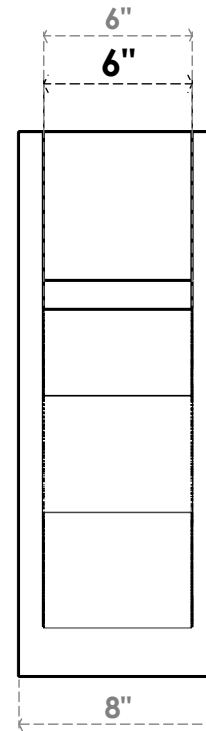

ITEM NUMBER: OUTUROC060X080X18000X22000X060X020X060FST44RCPR

6"W TOP X 8"W BACK X 18"D X 22"H X 6"T TOP X 2"T BACK TIMBERTHANE ROUGH CEDAR FUNSTON FAUX WOOD OPEN OUTLOOKER, BLOCK TOP AND BACK, 6"W CLOSED BRACE, PRIMED TAN

SIDE PROFILE

FRONT PROFILE

ISOMETRIC

GENERATED DATE : 07/06/2023

EKENA MILLWORK
2300 WEST MAIN ST.
CLARKSVILLE, TX 75426
TOLL FREE: 866-607-0453
WWW.EKENAMILLWORK.COM

NOTES

1. INSTALLATION TO BE COMPLETED IN ACCORDANCE WITH MANUFACTURER'S SPECIFICATIONS.
2. DRAWING MAY NOT BE TO SCALE
3. THIS DRAWING IS INTENDED FOR DESIGN AND PLANNING PURPOSES ONLY.
4. ALL INFORMATION CONTAINED HEREIN WAS CURRENT AT THE TIME OF DEVELOPMENT BUT MUST BE REVIEWED AND APPROVED BY THE PRODUCT MANUFACTURER TO BE CONSIDERED ACCURATE.
5. TIMBERTHANE ARCHITECTURAL PRODUCTS ARE MADE FROM HIGH DENSITY URETHANE AND COME FACTORY PRIMED