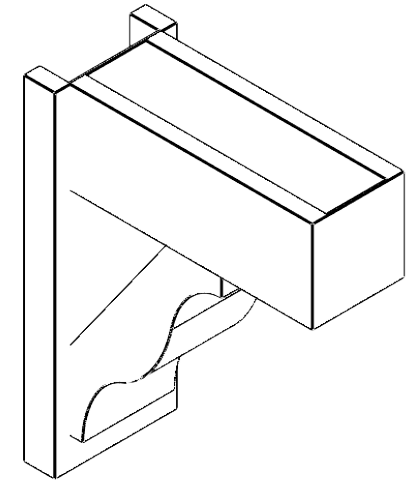

ITEM NUMBER: OUTUROC060X080X18000X22000X060X020X060FST44RCPR

6"W TOP X 8"W BACK X 18"D X 22"H X 6"T TOP X 2"T BACK TIMBERTHANE ROUGH CEDAR FUNSTON FAUX WOOD OPEN OUTLOOKER, BLOCK TOP AND BACK, 6"W CLOSED BRACE, PRIMED TAN

SIDE PROFILE

FRONT PROFILE

ISOMETRIC

GENERATED DATE : 07/06/2023

EKENA MILLWORK
2300 WEST MAIN ST.
CLARKSVILLE, TX 75426
TOLL FREE: 866-607-0453
WWW.EKENAMILLWORK.COM

NOTES

1. INSTALLATION TO BE COMPLETED IN ACCORDANCE WITH MANUFACTURER'S SPECIFICATIONS.
2. DRAWING MAY NOT BE TO SCALE
3. THIS DRAWING IS INTENDED FOR DESIGN AND PLANNING PURPOSES ONLY.
4. ALL INFORMATION CONTAINED HEREIN WAS CURRENT AT THE TIME OF DEVELOPMENT BUT MUST BE REVIEWED AND APPROVED BY THE PRODUCT MANUFACTURER TO BE CONSIDERED ACCURATE.
5. TIMBERTHANE ARCHITECTURAL PRODUCTS ARE MADE FROM HIGH DENSITY URETHANE AND COME FACTORY PRIMED