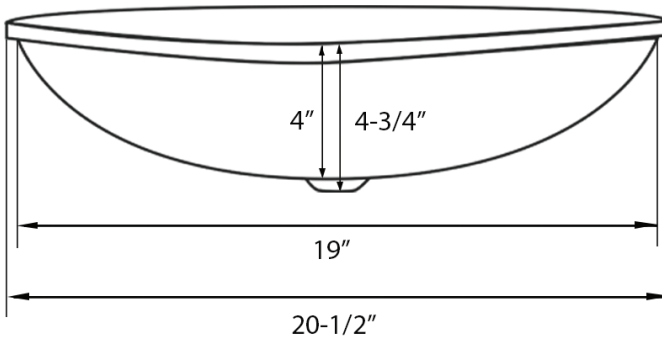

SOLD SEPARATELY

DIMENSIONS

SCAN TO REGISTER YOUR WARRANTY

or visit
www.ruvati.com/register

RUVATI USA
www.ruvati.com

Phone: 1.855.478.8284
Email: support@ruvati.com