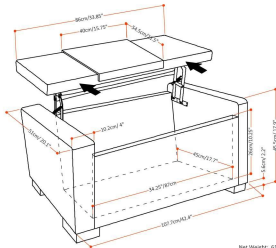

# LIFT TOP STORAGE OTTOMAN

Net Weight: 61.7 (lbs)