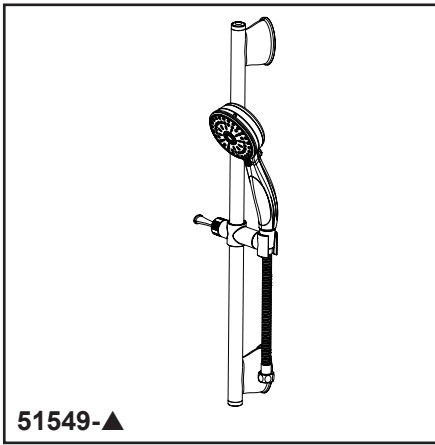

see what Delta can do^{SM}

ACTIVTOUCH® HAND SHOWER W/ SLIDE BAR

- 9-Spray Setting Hand Shower
- Three Spray Selection Buttons
- Pause Control Button

FEATURES:

- Touch-Clean® Spray Holes

STANDARD SPECIFICATIONS:

- Max flow rate 1.75 gpm @ 80 psi, 6.6 L/min @ 550 kPa
- Nine spray settings - pause is a non-positive shut-off
- Three spray selection buttons for simple one-handed operation
- 60-82" (1524 mm - 2083 mm) stretchable metal hose
- Soft touch non-slip grip
- Slide bar bracket for hands-free showering
- Slide bar w/adjustable slide (allows for adjustable shower height)
- Not to be used as a grab bar
- 9 Spray settings include: Full Body spray, Fast Massage spray, Full Spray with Massage, Shampoo Rinsing spray, Shampoo Rinsing spray with Massage, Drenching spray, Drenching spray with Massage, Soft Full spray & Pause

WARRANTY:

- Parts and Finish – Lifetime limited warranty; or for commercial purchasers, 10 years for multi-family residential (apartments and condominiums) and 5 years for all other commercial uses, in each case from the date the product is received by the original purchaser or their authorized representative (installation contractor, etc.).
- Please go to www.deltafaucet.com for the complete details of our limited warranty.

COMPLIES WITH:

- ASME A112.18.1 / CSA B125.1 ◆
- EPA WaterSense®

- Your Delta hand shower incorporates a backflow protection system that has been tested to be in compliance with ASME A112.18.3 and ASME A112.18.1/CSA B125.1. It incorporates two certified check valves in series, which operate independently and are integral, non-serviceable parts of the wand assembly.

51549-▲

▲ Designate proper finish suffix