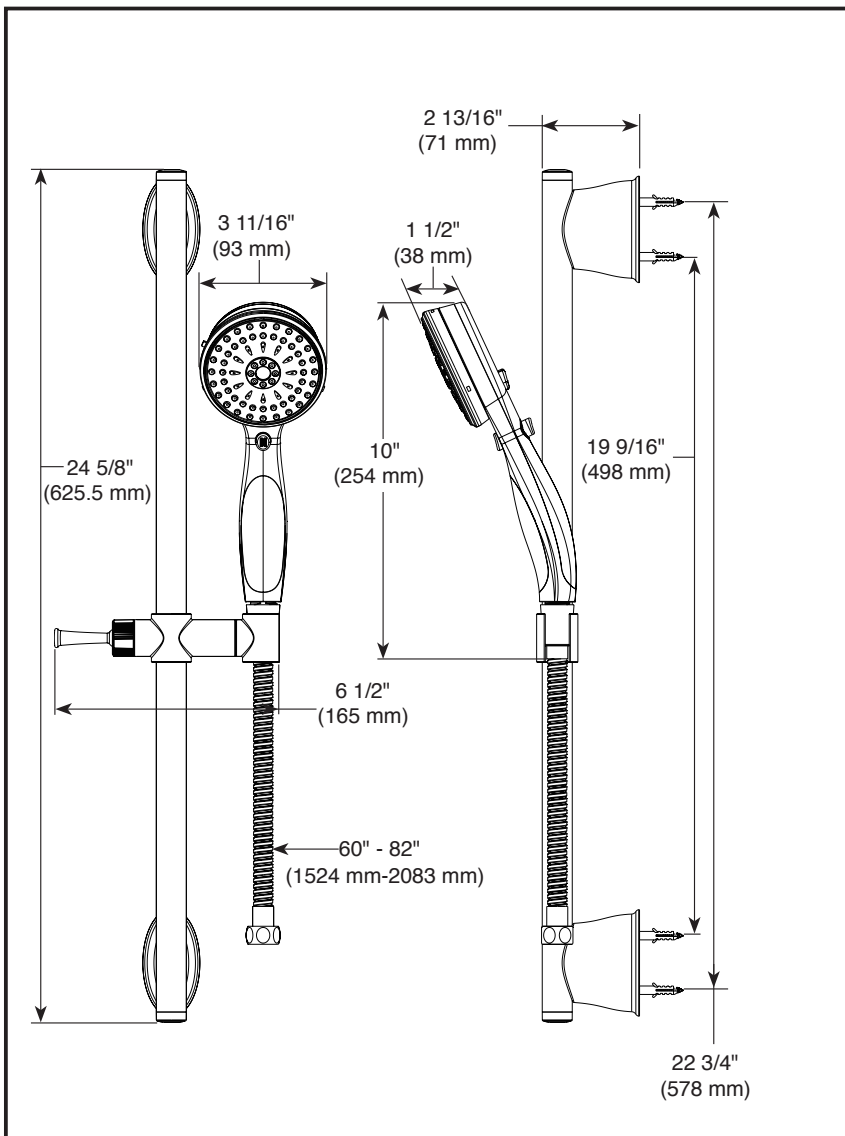

▲ Designate proper finish suffix

Delta Faucet Company reserves the right (1) to make changes in specifications and materials, and (2) to change or discontinue models, both without notice or obligation. Dimensions are for reference only. See current full-line price book or www.deltafaucet.com for finish options and product availability.

DSP-B-51549 Rev. F

Delta Faucet Company

55 E. 111th Street, Carmel, IN 46280
350 South Edgeware Road, St. Thomas, ON N5P 4L1
© 2025 Delta Faucet Company