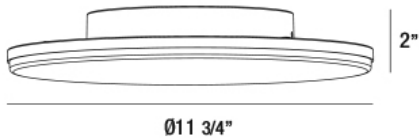

ROUND OUTDOOR LED SURFACEMNT

Product Details

Finish	:	Graphite Grey
Shade	:	Frosted Acrylic
Diameter	:	11.75"
Height	:	2"
Est. Weight	:	4.75 lbs
IP Rating	:	65
Approval	:	cULus

BULB DETAILS

No. of Bulbs	:	1
Bulb Type	:	LED
Bulb Voltage	:	120V
Bulb Wattage	:	20W
Bulb Socket	:	LED
Input Voltage	:	120V
Lumens	:	2000lm
Kelvin	:	3000K
CRI	:	90++
Bulb Included	:	Yes

TECHNICAL DETAILS

Canopy Diameter	:	6.75"
Canopy Height	:	1.5"

Options Available

FINISH	SHADE
Graphite Grey	Frosted Acrylic

PROJECT INFORMATION

Job Name: Date: Type:

Comments: