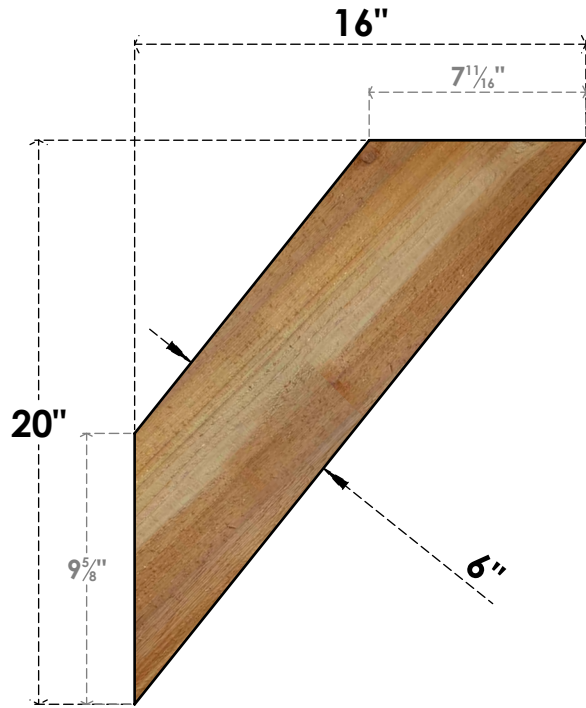

# BRC06X16X20TRA00RWR

6"W X 16"D X 20"H TRADITIONAL ROUGH SAWN BRACE, WESTERN RED CEDAR

**SIDE**

**FRONT**

EKENA MILLWORK  
2300 WEST MAIN ST.  
CLARKSVILLE, TX 75426  
TOLL FREE: 866-607-0453  
WWW.EKENAMILLWORK.COM