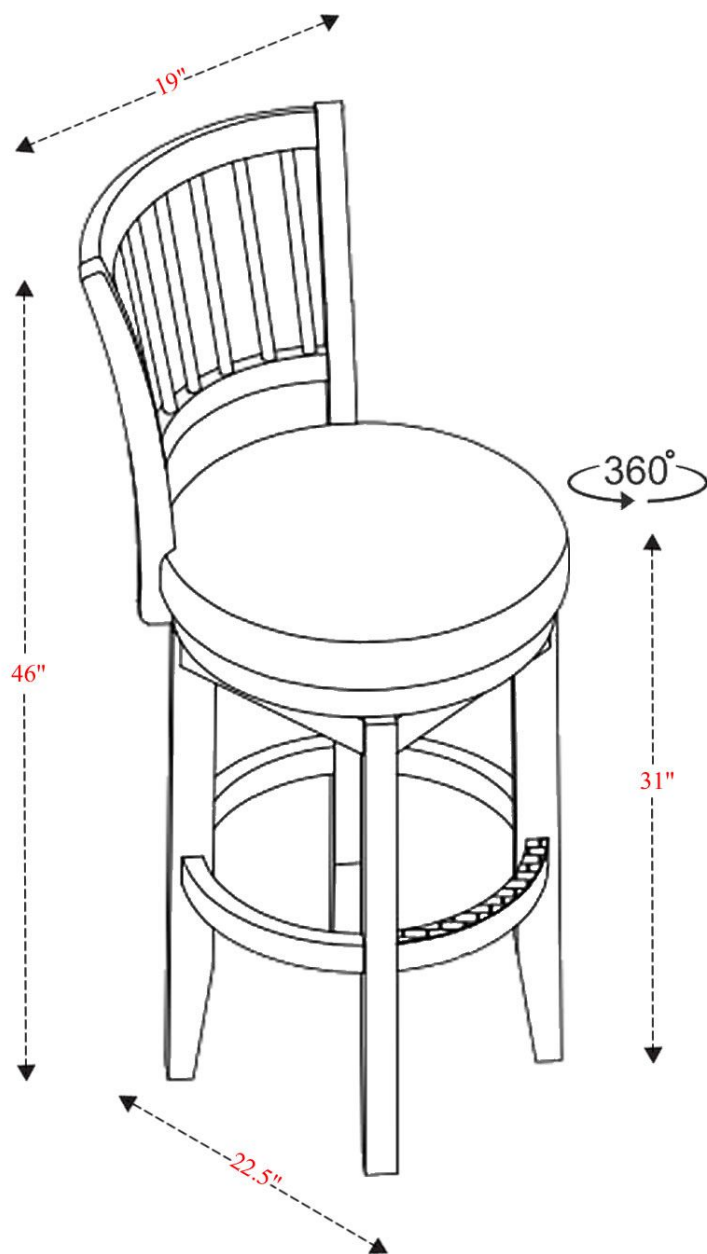

Spindle Back Swivel Barstool

Overall Dimensions	19" x 22.5" x 46"
Overall Width	19"
Overall Depth	22.5"
Overall Height	46"
Overall Weight	26.4 lbs
Back Width	18.5"
Back Depth	1"
Back Height	14.5"
Swivel Rotation	360°
Seat Width	19"
Seat Depth	19"
Seat Height	31"
Floor to Top of Footrest	13"
Footrest Thickness	2"

Carton Dimensions: 24"W x 21.75"D x 28.5"H