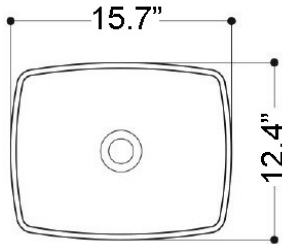

H10 40U - 8108001

Plan View