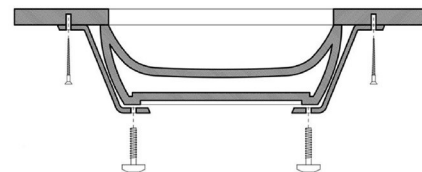

H10 40U - 8108001

Plan View

Elevation View

Side View

Installation Instructions - Under Mount Installation  
Mounting Hardware (*Brackets included*)

Bottom View

Top View

Collection  
H10

Model |  
H10 40U - 8108001

Dimensions Metric  
1 inch = 2.54 cm  
1 inch = 25.4 mm

**WS**<sup>®</sup>  
BATH  
COLLECTIONS

1051 Lea Drive - Collegeville, PA 19426  
Tel. 215 513 9400 - Fax 610 831 0215  
[www.ws bathcollections.com](http://www.ws bathcollections.com) - [info@ws bathcollections.com](mailto:info@ws bathcollections.com)