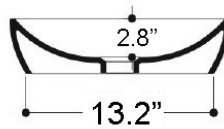

### Codes & Standards:

- ADA Compliant when Installed to ADA Guidelines

\* WS Bath Collections reserves the right to revise dimensions or information on this sheet without notice

<b>Collection  </b> H10	<b>Model  </b> H10 40U - 8108001	Dimensions Metric <i>1 inch = 2.54 cm</i> <i>1 inch = 25.4 mm</i>	 1051 Lea Drive - Collegeville, PA 19426 Tel. 215 513 9400 - Fax 610 831 0215 <a href="http://www.ws bathcollections.com">www.ws bathcollections.com</a> - <a href="mailto:info@ws bathcollections.com">info@ws bathcollections.com</a>
----------------------------	-------------------------------------	---	---

H10 40U - 8108001

Plan View

Elevation View

Side View

Installation Instructions - Under Mount Installation  
Mounting Hardware (*Brackets included*)

Bottom View

Top View

Collection  
H10

Model |  
H10 40U - 8108001

Dimensions Metric  
1 inch = 2.54 cm  
1 inch = 25.4 mm

**WS**<sup>®</sup>  
BATH  
COLLECTIONS

1051 Lea Drive - Collegeville, PA 19426  
Tel. 215 513 9400 - Fax 610 831 0215  
[www.ws bathcollections.com](http://www.ws bathcollections.com) - [info@ws bathcollections.com](mailto:info@ws bathcollections.com)