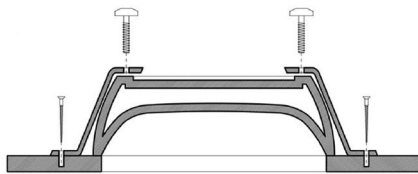

### Codes & Standards:

- ADA Compliant when Installed to ADA Guidelines

\* WS Bath Collections reserves the right to revise dimensions or information on this sheet without notice

<b>Collection  </b> H10	<b>Model  </b> H10 40U - 8108001	Dimensions Metric <i>1 inch = 2.54 cm</i> <i>1 inch = 25.4 mm</i>	 1051 Lea Drive - Collegeville, PA 19426 Tel. 215 513 9400 - Fax 610 831 0215 <a href="http://www.ws bathcollections.com">www.ws bathcollections.com</a> - <a href="mailto:info@ws bathcollections.com">info@ws bathcollections.com</a>
----------------------------	-------------------------------------	---	---

H10 40U - 8108001

Plan View

Elevation View

Side View

Installation Instructions - Under Mount Installation  
Mounting Hardware (*Brackets included*)

Bottom View

Top View

Collection  
H10

Model |  
H10 40U - 8108001

Dimensions Metric  
1 inch = 2.54 cm  
1 inch = 25.4 mm

**WS**<sup>®</sup>  
BATH  
COLLECTIONS

1051 Lea Drive - Collegeville, PA 19426  
Tel. 215 513 9400 - Fax 610 831 0215  
[www.ws bathcollections.com](http://www.ws bathcollections.com) - [info@ws bathcollections.com](mailto:info@ws bathcollections.com)