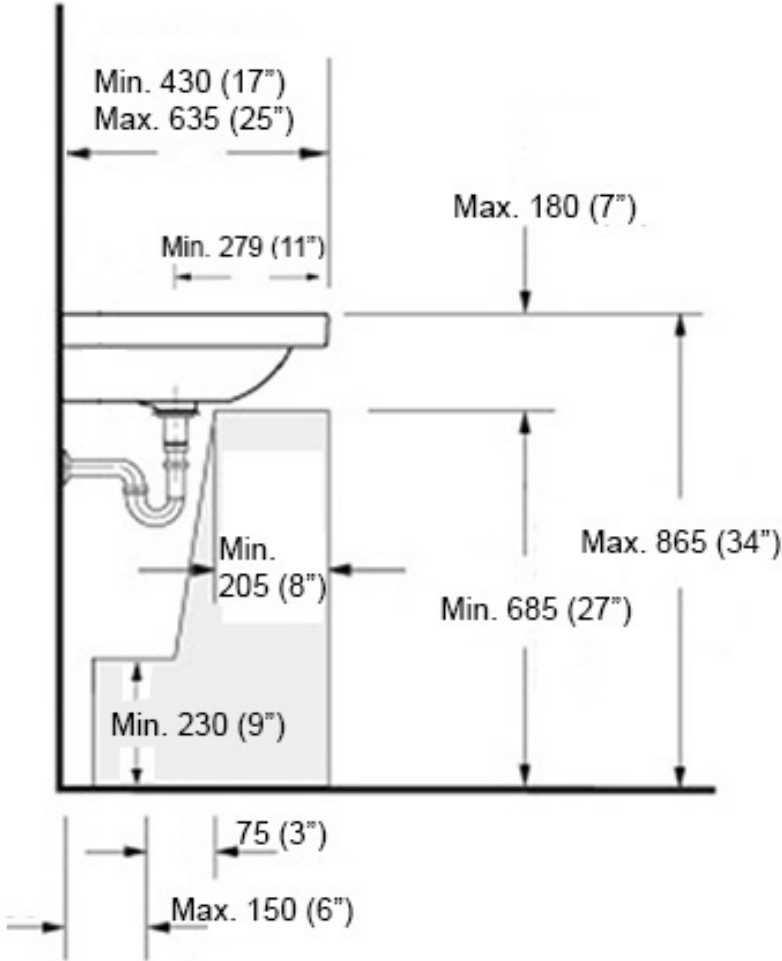

Model |  
H10 40U - 8108001

Dimensions Metric  
1 inch = 2.54 cm  
1 inch = 25.4 mm

**WS**<sup>®</sup>  
BATH  
COLLECTIONS

1051 Lea Drive - Collegeville, PA 19426  
Tel. 215 513 9400 - Fax 610 831 0215  
[www.ws bathcollections.com](http://www.ws bathcollections.com) - [info@ws bathcollections.com](mailto:info@ws bathcollections.com)

### Wall-mount installation

### Vessel/ countertop installation

Bolts

Silicone (*optional*)

Collection  
H10

Model |  
H10 40U - 8108001

Dimensions Metric  
*1 inch = 2.54 cm*  
*1 inch = 25.4 mm*

WS<sup>®</sup>  
BATH  
COLLECTIONS

1051 Lea Drive - Collegeville, PA 19426  
Tel. 215 513 9400 - Fax 610 831 0215  
[www.ws bathcollections.com](http://www.ws bathcollections.com) - [info@ws bathcollections.com](mailto:info@ws bathcollections.com)

**Recommended ADA Installation**

Note: ADA Compliant when installed in accordance with ADA guidelines

<p><b>Collection</b> H10</p>	<p><b>Model</b>   H10 40U - 8108001</p>	<p>Dimensions Metric 1 inch = 2.54 cm 1 inch = 25.4 mm</p>	<p><b>WS<sup>®</sup></b> BATH COLLECTIONS 1051 Lea Drive - Collegeville, PA 19426 Tel. 215 513 9400 - Fax 610 831 0215 <a href="http://www.ws bathcollections.com">www.ws bathcollections.com</a> - <a href="mailto:info@ws bathcollections.com">info@ws bathcollections.com</a></p>
----------------------------------	---	--	--