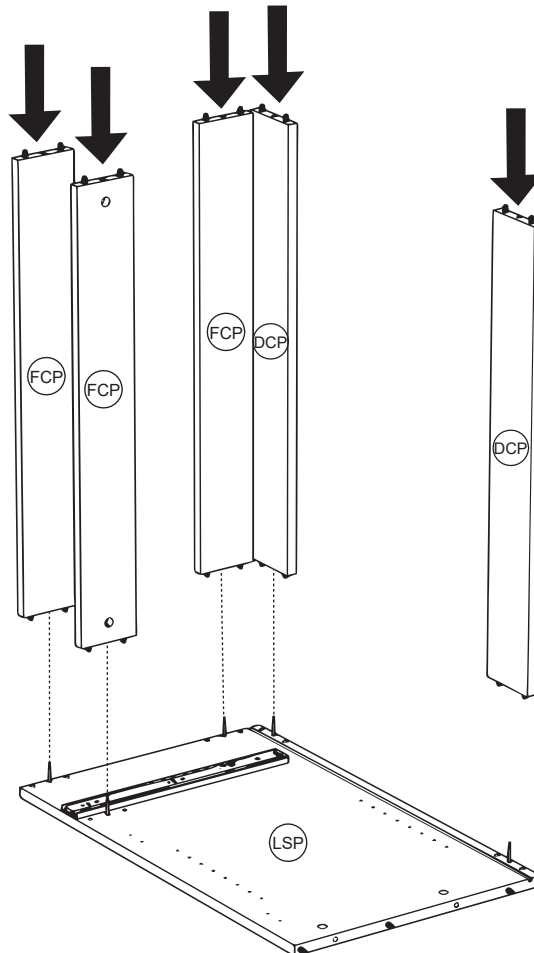

Please note that only the anti tip strap is provided.

You will need to provide wall plugs and screws applicable for your wall type

PRODUCT PARTS

LSP	LEFT SIDE PANEL	RSP	RIGHT SIDE PANEL	DE	DECK
					
	1PC(S)		1PC(S)		1PC(S)
FCP	CONNECTING PANEL	DO	DOOR	DF	DRAWER FACE
					
	3PC(S)		2PC(S)		1PC(S)
BP	BACK PANEL	SPL	SHELF PANEL	LD	LEFT DRAWER SIDE
					
	1PC(S)		1PC(S)		1PC(S)
RD	RIGHT DRAWER SIDE	BD	DRAWER BACK	DD	DRAWER BOTTOM
					
	1PC(S)		1PC(S)		1PC(S)
DCP	CONNECTING PANEL				
					
	2PC(S)				

1

2

3

4

5

(FCP) X 3

(DCP) X 2

6