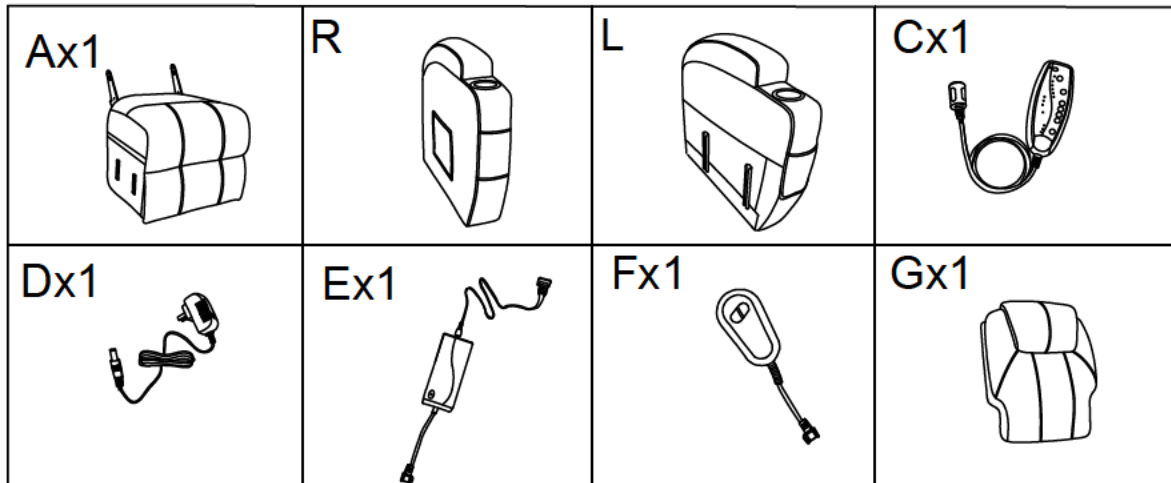

Assembly Instruction

Parts

WARNING:

1. DO NOT STAND ON THIS CHAIR. DO NOT USE THIS CHAIR AS A STEP LADDER.
2. USE THIS CHAIR ONLY FOR SEATING ONE PERSON AT A TIME.
3. DO NOT USE THIS CHAIR UNLESS ALL BOLTS, SCREWS AND KNOBS ARE FIRMLY SECURED.
4. CHECK ALL BOLTS SCREWS AND KNOBS ON A REGULAR BASIS.
5. THIS CHAIR SHOULD NOT BE USED WITH DAMAGED OR MISSING PARTS. CONTACT AN AUTHORISED SERVICE PROVIDER TO REPAIR OR REPLACE PARTS DAMAGED OR MISSING.
6. FAILURE TO FOLLOW THESE WARNINGS COULD RESULT IN SERIOUS INJURY.

NOTICE:The remotes are placed in the small box under the chair bottom. Please handle the remote control with care.