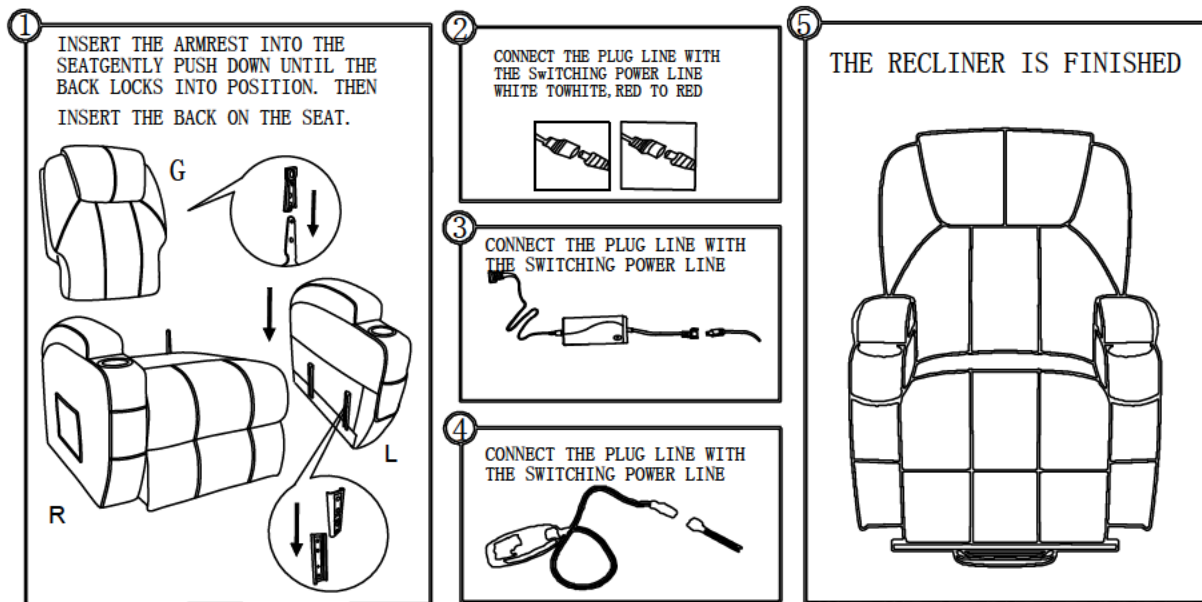

Assembly Instruction

Parts

WARNING:

1. DO NOT STAND ON THIS CHAIR. DO NOT USE THIS CHAIR AS A STEP LADDER.
2. USE THIS CHAIR ONLY FOR SEATING ONE PERSON AT A TIME.
3. DO NOT USE THIS CHAIR UNLESS ALL BOLTS, SCREWS AND KNOBS ARE FIRMLY SECURED.
4. CHECK ALL BOLTS SCREWS AND KNOBS ON A REGULAR BASIS.
5. THIS CHAIR SHOULD NOT BE USED WITH DAMAGED OR MISSING PARTS. CONTACT AN AUTHORISED SERVICE PROVIDER TO REPAIR OR REPLACE PARTS DAMAGED OR MISSING.
6. FAILURE TO FOLLOW THESE WARNINGS COULD RESULT IN SERIOUS INJURY.

NOTICE:The remotes are placed in the small box under the chair bottom. Please handle the remote control with care.