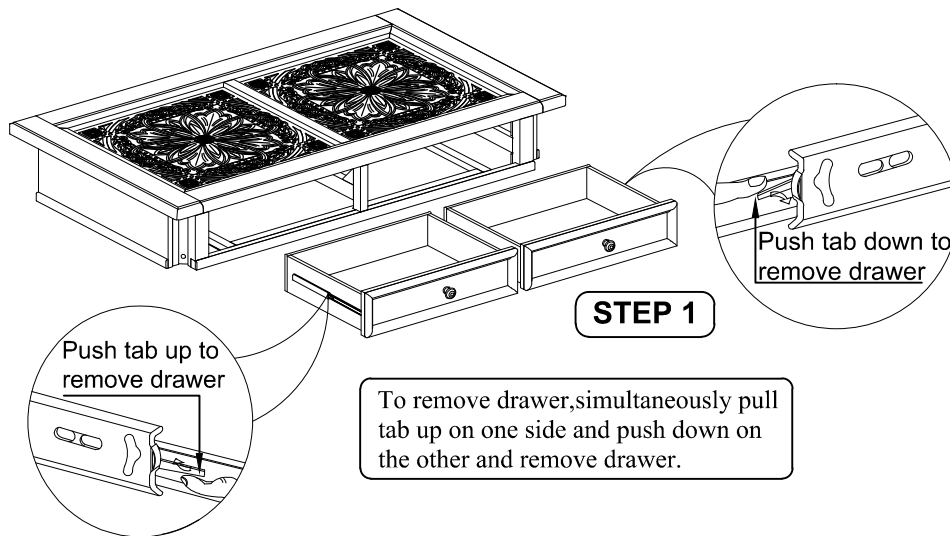

ASSEMBLY INSTRUCTION

DESCRIPTION :RECT CEILING TILE COCKTAIL TABLE

Thank you for purchasing this quality product. Be sure to check all packing material carefully for small Hardware which may have come loose inside the carton during shipment. Identify and count all Hardware and compare with the Hardware List Below.

Parts List			
No.	Description		Qty.
①	Table Top		1 Pc
②	Leg		4 Pcs
③	Shelf Frame		1 Pc
④	Caster		4 Pcs

Assembly Hardware Pack			
⑤			
No.	Description	Hardware	Qty.
(A)	JCBC Screw Ø5/16" x 57mm		8 Pcs
(B)	Spring Washer Ø5/16"		8 Pcs
(C)	Flat Washer Ø5/16" x 19mm		8 Pcs
(D)	Allen Key M4		1 Pc
(E)	Bracket		4 Pcs
(F)	Screw M3.5 x 20mm		8 Pcs
(G)	Screw M3.5 x 16mm		16 Pcs