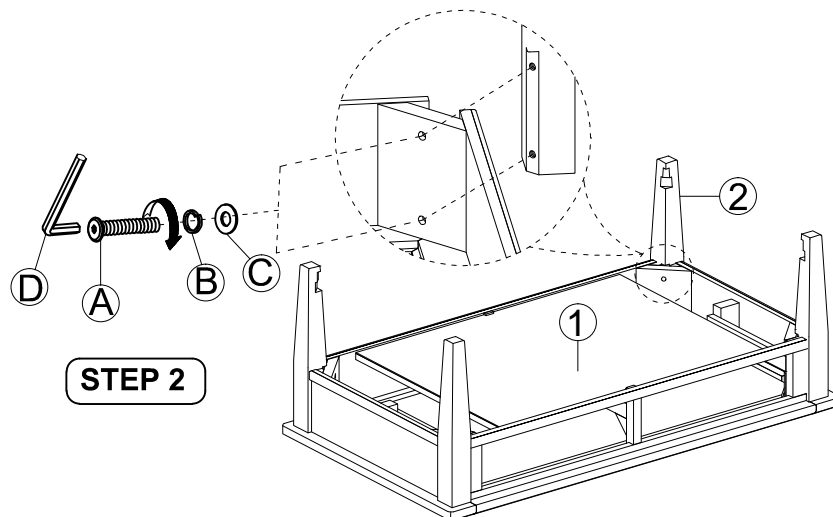

ASSEMBLY INSTRUCTION

DESCRIPTION :RECT CEILING TILE COCKTAIL TABLE

Thank you for purchasing this quality product. Be sure to check all packing material carefully for small Hardware which may have come loose inside the carton during shipment. Identify and count all Hardware and compare with the Hardware List Below.

Parts List			
No.	Description		Qty.
①	Table Top		1 Pc
②	Leg		4 Pcs
③	Shelf Frame		1 Pc
④	Caster		4 Pcs

Assembly Hardware Pack			
⑤			
No.	Description	Hardware	Qty.
(A)	JCBC Screw Ø5/16" x 57mm		8 Pcs
(B)	Spring Washer Ø5/16"		8 Pcs
(C)	Flat Washer Ø5/16" x 19mm		8 Pcs
(D)	Allen Key M4		1 Pc
(E)	Bracket		4 Pcs
(F)	Screw M3.5 x 20mm		8 Pcs
(G)	Screw M3.5 x 16mm		16 Pcs