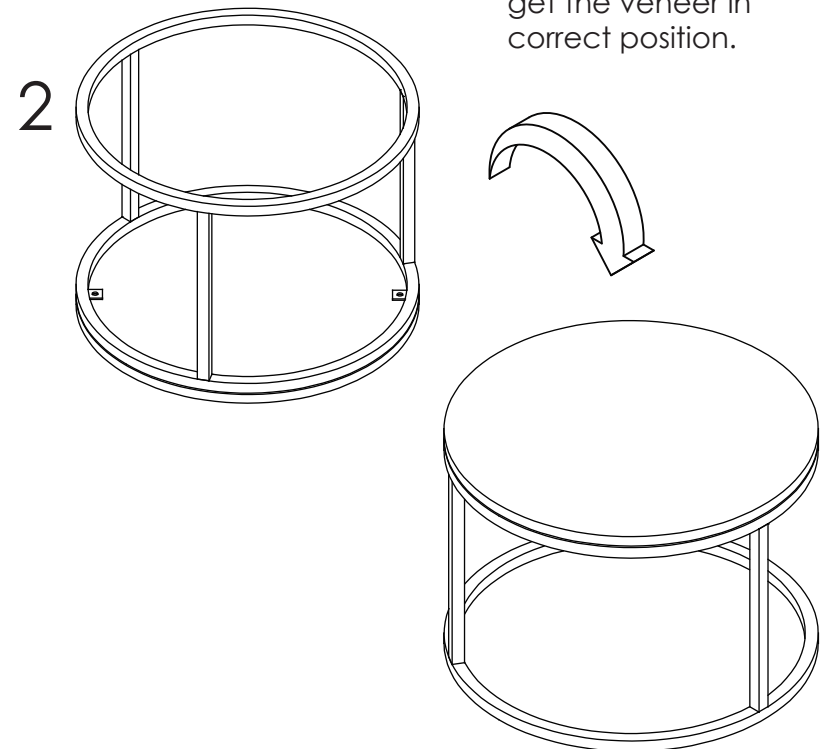

During assembly, hand tighten screws only. When the screws are in place, tighten completely.