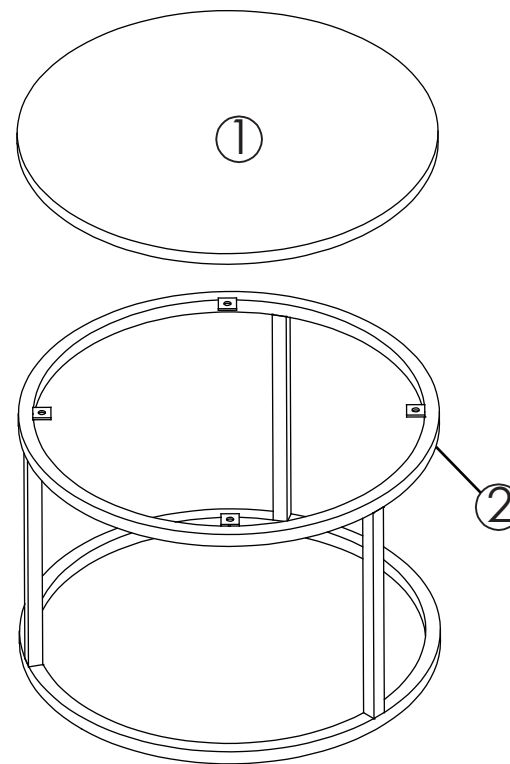

## PIERRE NESTING TABLES

SMALL TABLE:

  
A (4 pcs)  
Ø6 x 15mm

  
B (4 pcs)  
Ø6 x 20mm

  
C (1 pc)  
M4

PLEASE NOTE: Check that you have received all components and hardware before assembling. If you are missing any parts, contact your retailer.