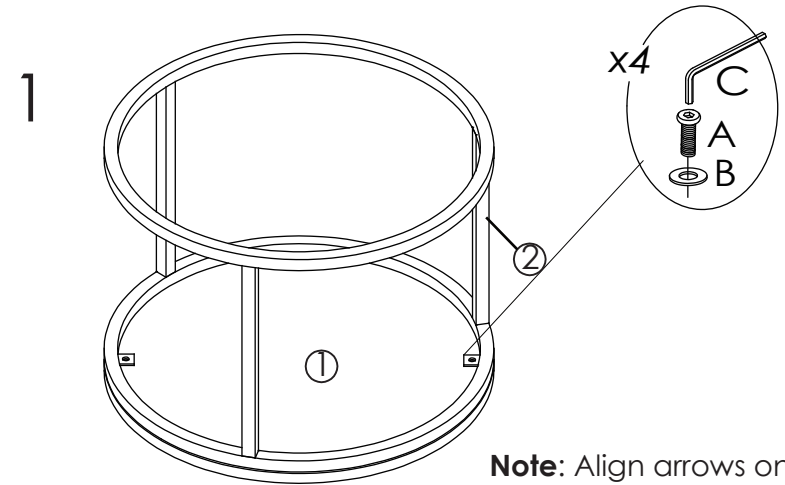

## PIERRE NESTING TABLES

SMALL TABLE:

  
A (4 pcs)  
Ø6 x 15mm

  
B (4 pcs)  
Ø6 x 20mm

  
C (1 pc)  
M4

PLEASE NOTE: Check that you have received all components and hardware before assembling. If you are missing any parts, contact your retailer.