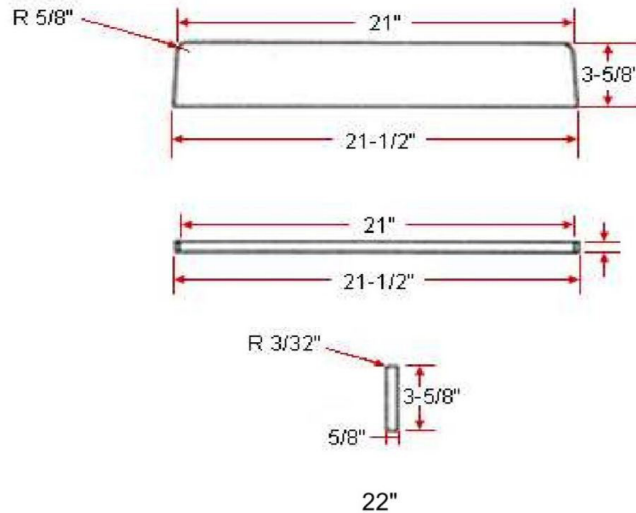

Marble Universal Side Splash 22"

VANITY TOPS

White on White

SPECIFICATIONS

MATERIAL:	Cultured Marble
TOOLS NEEDED FOR INSTALLATION:	100% silicone
ASSEMBLED DIMENSIONS:	0.625" H x 21.5" L x
ASSEMBLED WEIGHT:	3.57 lbs.
FAUCET TYPE:	N/A
NUMBER OF MOUNTING HOLES:	N/A
BOWL MATERIAL:	N/A
BACK SPLASH INCLUDED:	No
COLOR:	White on White
NUMBER OF BOWLS:	N/A
BOWL DIMENSIONS:	N/A
BOWL SHAPE:	N/A
SINK THICKNESS:	0.78"
MOUNTING TYPE:	N/A
OVERFLOW HOLE:	N/A