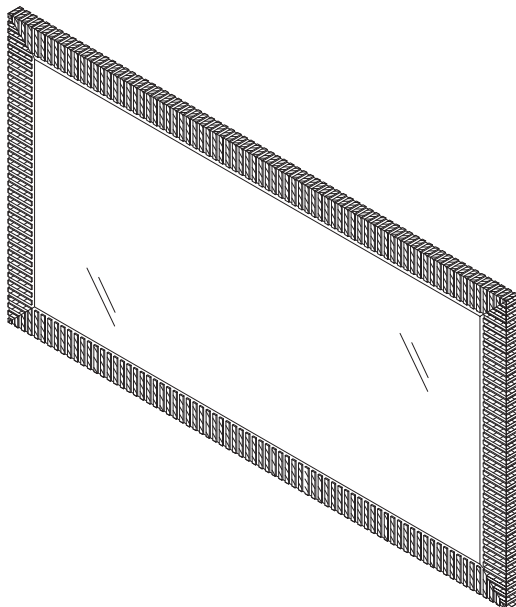

# INSTALLATION SPECIFICATION

Finish:	Washed Ash Grey
Mount type:	Wall-mounted
Orientation:	Horizontal or Vertical
Material:	Solid wood
Storage included:	No
Overall size:	59.4"W x 1.5"D x 31.9"H
Net weight:	50.7 lbs
Lens Thickness:	5mm

## 60"

### Bathroom Mirror

All measurements are approximate. Measurements may vary +/- 1/2

Line section diagram