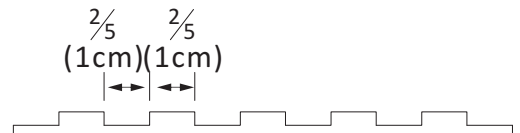

# INSTALLATION SPECIFICATION

Finish:	Washed Ash Grey
Mount type:	Wall-mounted
Orientation:	Horizontal or Vertical
Material:	Solid wood
Storage included:	No
Overall size:	59.4"W x 1.5"D x 31.9"H
Net weight:	50.7 lbs
Lens Thickness:	5mm

## 60"

### Bathroom Mirror

All measurements are approximate. Measurements may vary +/- 1/2

Line section diagram