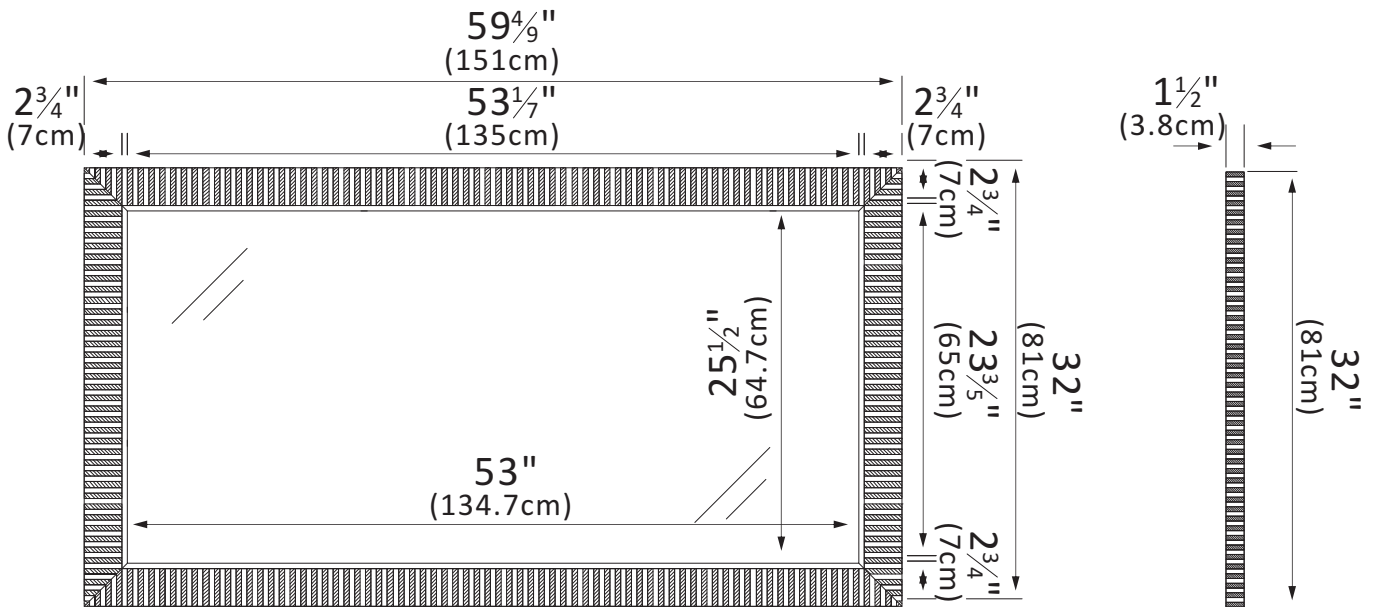

# INSTALLATION SPECIFICATION

Finish:	Washed Ash Grey
Mount type:	Wall-mounted
Orientation:	Horizontal or Vertical
Material:	Solid wood
Storage included:	No
Overall size:	59.4"W x 1.5"D x 31.9"H
Net weight:	50.7 lbs
Lens Thickness:	5mm

## 60"

### Bathroom Mirror

All measurements are approximate. Measurements may vary +/- 1/2

Line section diagram