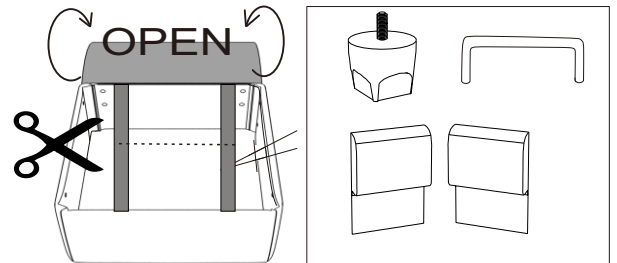

ASSEMBLY INSTRUCTION

Step1