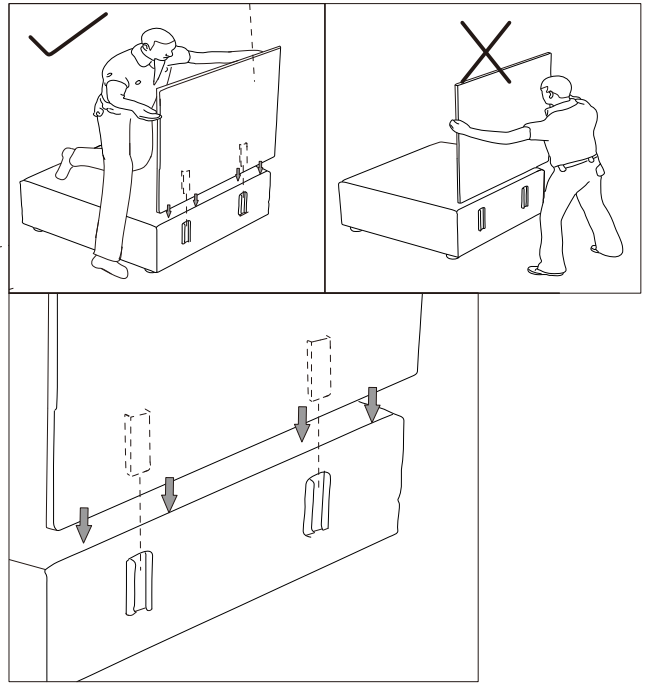

ASSEMBLY INSTRUCTION

Step2