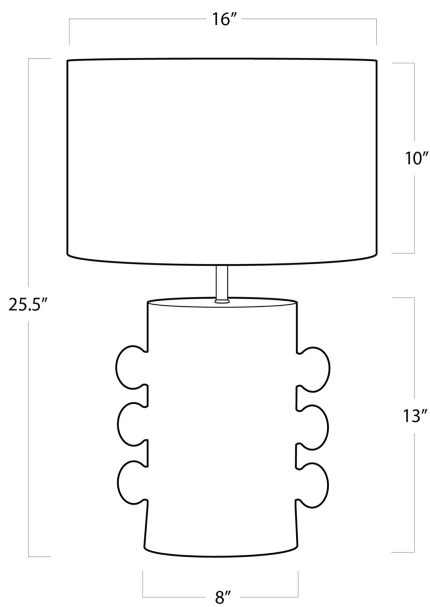

REGINA ANDREW

DETROIT

SPECIFICATION SHEET

Maya Metal Table Lamp (White) 13-1537WT

HEIGHT	25.5
WIDTH	16
DEPTH	16
SHADE DIMS	16 x 16 x 10
SHADE COLOR	Natural Linen
BULB QTY	1
BULB TYPE	A Type Medium Base (E26)
SOCKET	E26 3-Way Cast Turn Knob
WATTAGE	3-Way 150 Watt Max
WIRING TYPE	Standard
MATERIAL	Aluminum
FINISH	N/A
NOTES	N/A
FREIGHT ONLY	No