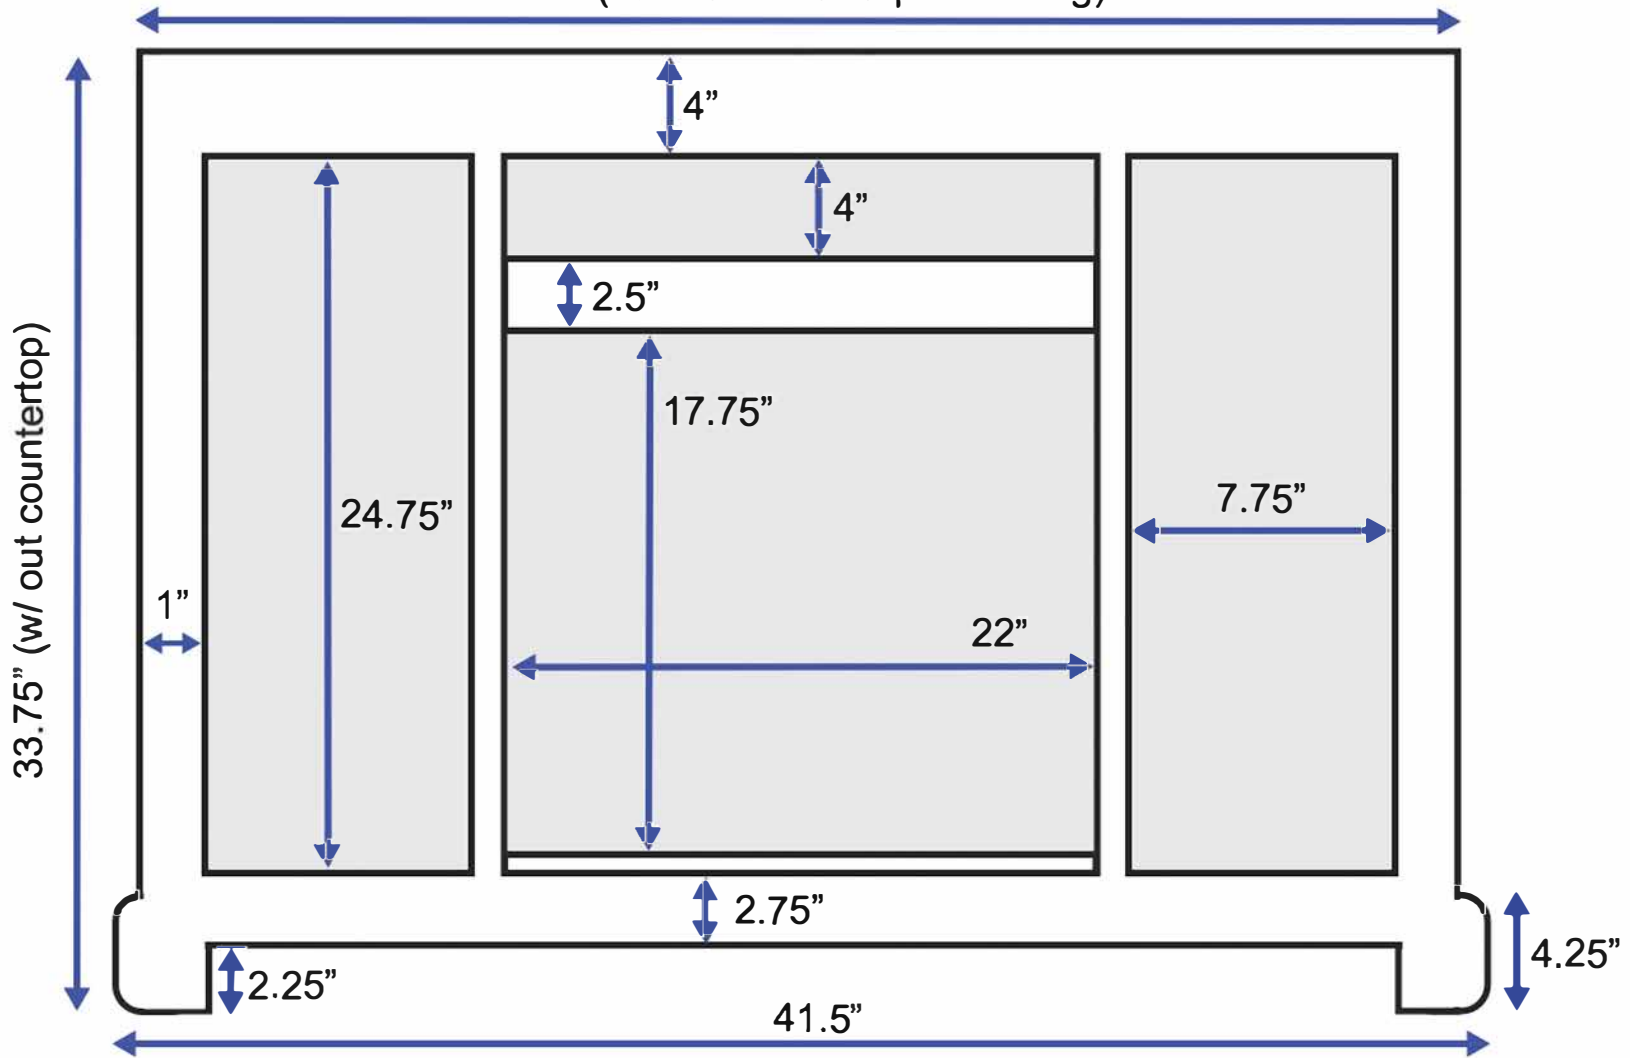

42-inch Vanity (Back View)

41" (w/ out countertop overhang)

All measurements are approximate and rounded to the nearest quarter inch.
Please allow for a slight margin of error.