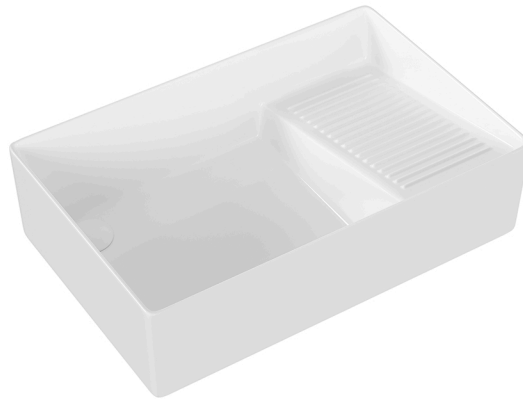

Model #DV-1V0321

Overall Dimension: 23.62" L x 15.35" W x 6.30" H

Features:

- The vessel sink offers ample space for soaking, rinsing, and scrubbing large items. Perfect for washing towels, delicates, or cleaning plush toys. Tackle your laundry tasks with ease and efficiency.
- The ridged washboard surface effectively removes stubborn stains, allowing you to wash clothes and other items quickly and efficiently.
- The above-counter design offers a sleek, modern look while freeing up space on your countertop. Easy to install and perfect for upgrading your bathroom or laundry area with a stylish touch.
- The left-side 1- 3/4 in. drain hole design saves valuable installation space and pairs seamlessly with your washing machine setup, making installation easier and more efficient.
- Made from durable, vitreous ceramic with a glossy porcelain finish, this sink is both scratch-resistant and easy to clean, ensuring long-lasting beauty and performance.

Package Included:

● Vessel Sink

● User Manual

Technical Specifications:

- + Product Size: 23.62" L x 15.35" W x 6.30" H
- + Sink Interior Size: 22.83" L x 14.37" W x 5.12"H
- + Weight: 34.17 lbs
- + Color: White
- + Drain: 1.75" Diameter