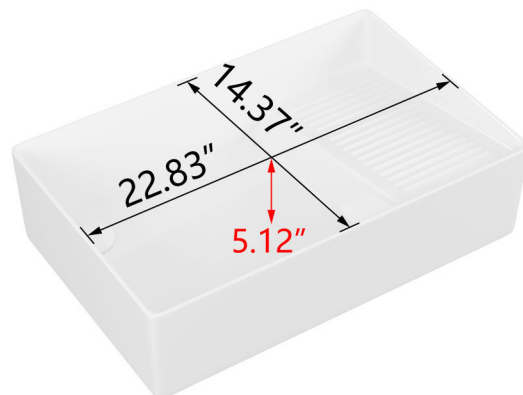

Model #DV-1V0321

Overall Dimension: 23.62" L x 15.35" W x 6.30" H

Features:

- The vessel sink offers ample space for soaking, rinsing, and scrubbing large items. Perfect for washing towels, delicates, or cleaning plush toys. Tackle your laundry tasks with ease and efficiency.
- The ridged washboard surface effectively removes stubborn stains, allowing you to wash clothes and other items quickly and efficiently.
- The above-counter design offers a sleek, modern look while freeing up space on your countertop. Easy to install and perfect for upgrading your bathroom or laundry area with a stylish touch.
- The left-side 1- 3/4 in. drain hole design saves valuable installation space and pairs seamlessly with your washing machine setup, making installation easier and more efficient.
- Made from durable, vitreous ceramic with a glossy porcelain finish, this sink is both scratch-resistant and easy to clean, ensuring long-lasting beauty and performance.

Package Included:

● Vessel Sink

● User Manual

Technical Specifications:

- + Product Size: 23.62" L x 15.35" W x 6.30" H
- + Sink Interior Size: 22.83" L x 14.37" W x 5.12"H
- + Weight: 34.17 lbs
- + Color: White
- + Drain: 1.75" Diameter