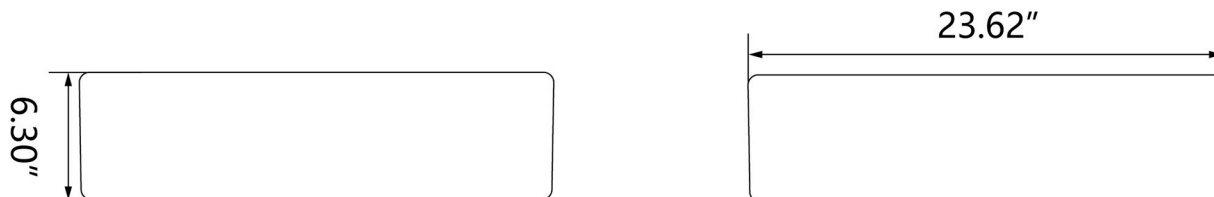

Model #DV-1V0321

Overall Dimension: 23.62" L x 15.35" W x 6.30" H

Features:

- The vessel sink offers ample space for soaking, rinsing, and scrubbing large items. Perfect for washing towels, delicates, or cleaning plush toys. Tackle your laundry tasks with ease and efficiency.
- The ridged washboard surface effectively removes stubborn stains, allowing you to wash clothes and other items quickly and efficiently.
- The above-counter design offers a sleek, modern look while freeing up space on your countertop. Easy to install and perfect for upgrading your bathroom or laundry area with a stylish touch.
- The left-side 1- 3/4 in. drain hole design saves valuable installation space and pairs seamlessly with your washing machine setup, making installation easier and more efficient.
- Made from durable, vitreous ceramic with a glossy porcelain finish, this sink is both scratch-resistant and easy to clean, ensuring long-lasting beauty and performance.

Package Included:

● Vessel Sink

● User Manual

Technical Specifications:

- + Product Size: 23.62" L x 15.35" W x 6.30" H
- + Sink Interior Size: 22.83" L x 14.37" W x 5.12"H
- + Weight: 34.17 lbs
- + Color: White
- + Drain: 1.75" Diameter