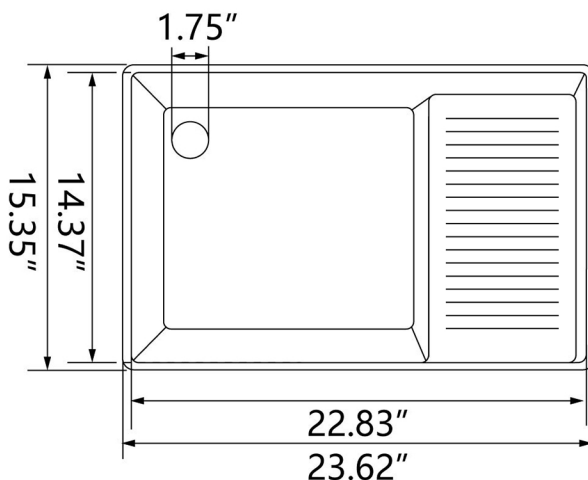

Model #DV-1V0321

Overall Dimension: 23.62" L x 15.35" W x 6.30" H

Features:

- The vessel sink offers ample space for soaking, rinsing, and scrubbing large items. Perfect for washing towels, delicates, or cleaning plush toys. Tackle your laundry tasks with ease and efficiency.
- The ridged washboard surface effectively removes stubborn stains, allowing you to wash clothes and other items quickly and efficiently.
- The above-counter design offers a sleek, modern look while freeing up space on your countertop. Easy to install and perfect for upgrading your bathroom or laundry area with a stylish touch.
- The left-side 1- 3/4 in. drain hole design saves valuable installation space and pairs seamlessly with your washing machine setup, making installation easier and more efficient.
- Made from durable, vitreous ceramic with a glossy porcelain finish, this sink is both scratch-resistant and easy to clean, ensuring long-lasting beauty and performance.

Package Included:

● Vessel Sink

● User Manual

Technical Specifications:

- + Product Size: 23.62" L x 15.35" W x 6.30" H
- + Sink Interior Size: 22.83" L x 14.37" W x 5.12"H
- + Weight: 34.17 lbs
- + Color: White
- + Drain: 1.75" Diameter