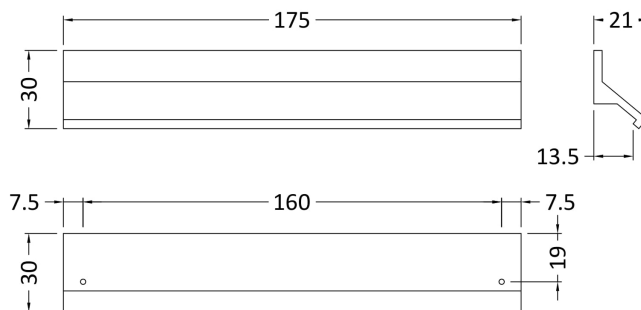

Sales Code: H107

Description: Profile Handle 160mm

Product Dimensions

Length (mm):	
Width (mm):	175
Height (mm):	30
Depth (mm):	30
Nett Weight (kg):	0.09

Packaging Dimensions

Height (mm):	30
Width (mm):	20
Depth (mm):	41
Gross Weight (kg):	0.09

Packaging Data

Box Colour:	Polybagged
Box Qty:	1
Label Size:	100 x 50
Label Colour:	White Label
Label Qty:	1

Outer Box Dimensions (If Applicable)

Height (mm):	
Width (mm):	
Length (mm):	
Depth (mm):	
Gross Weight (kg):	
Barcode:	5056211899853

Product Details

Country of Origin:	Turkey
Fitting Instruction:	No
CE Certification:	N/A
Product Material:	Aluminium
Heating Element Wattage:	Not Applicable
Colour/Finish:	Chrome
Product Diameter:	N/A
Connection Size:	160mm Centres