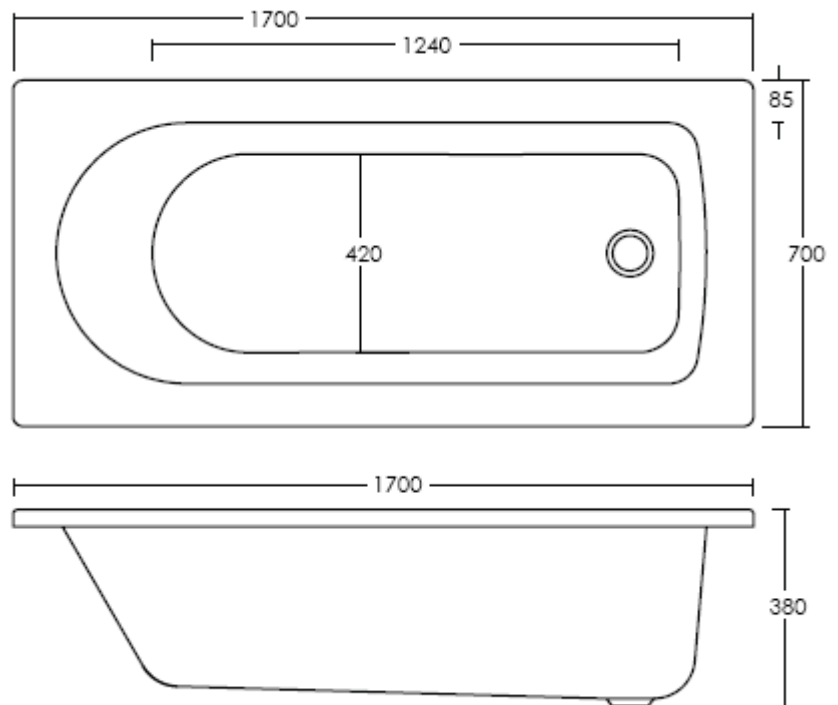

BARMBY SINGLE ENDED BATH

Barcode	5055369006649
Product Code	NBA609
Finishes	WHITE LUCITE ACRYLIC
Product Type	BATH
Displaced capacity	110 litres (capacity to overflow less 70 litres)

Guarantee & Aftercare

- ◆ BS43035: Part 1 : 1989 baths for domestic purposes made of acrylic.
- ◆ BS EN 232: 2003: baths connecting dimensions
- ◆ BS EN 198
- ◆ Supplied with leg set
- ◆ Waste & overflow sold separately

CUSTOMER CARE: