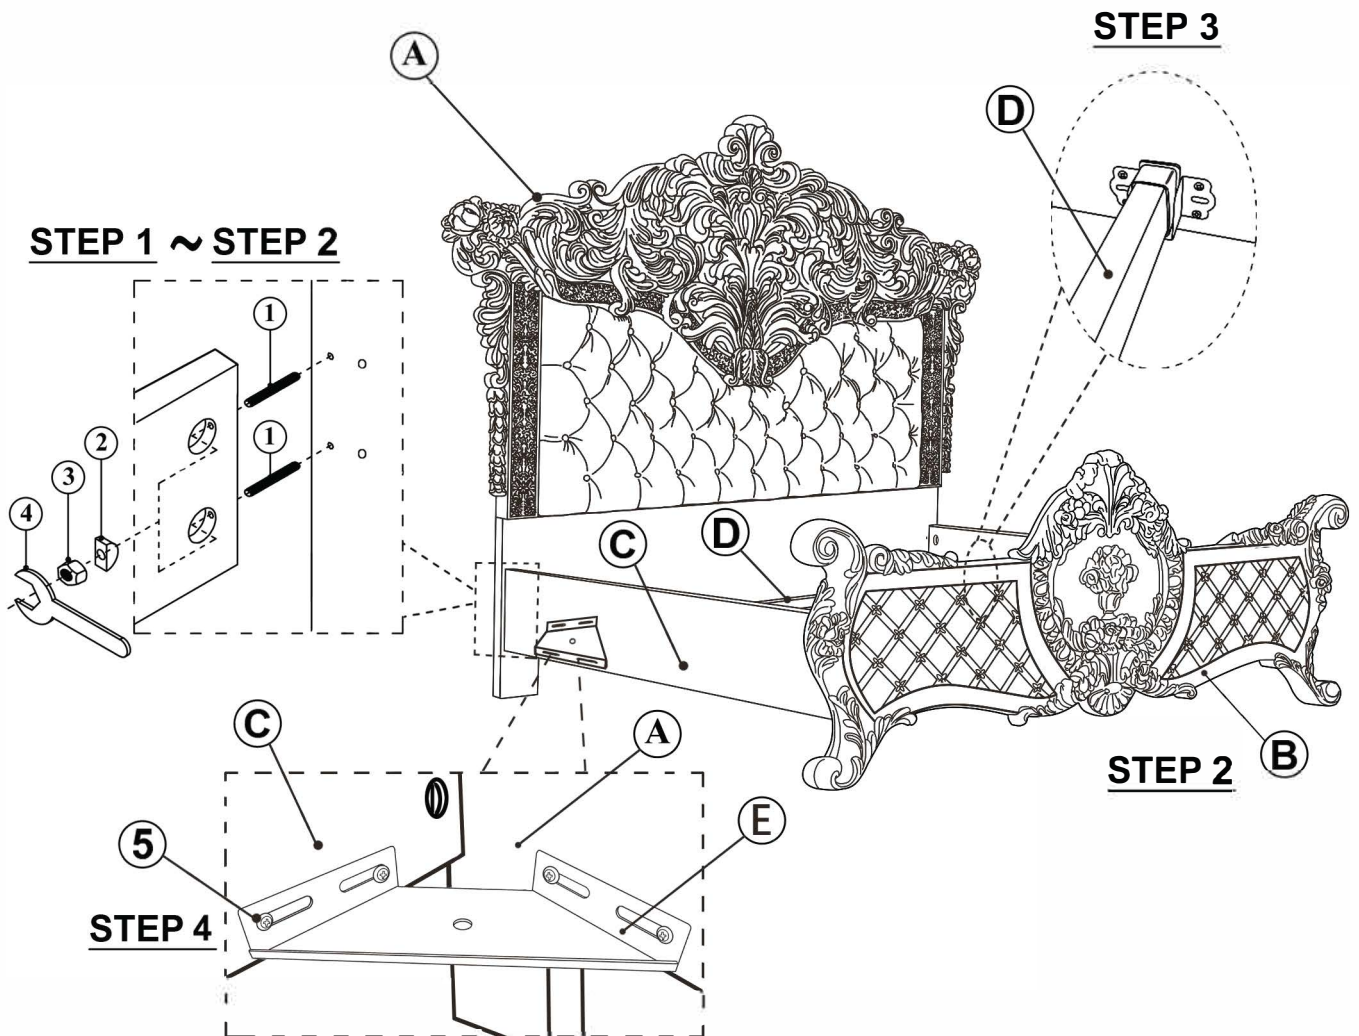

***** Do not fully tighten screws until fully assembled *****

PARTS LIST

NO	DESCRIPTION	SKETCH	QTY
A	HEADBOARD		1 Pcs
B	BASE		1 Pcs

HARDWARE LIST

NO	DESCRIPTION	SKETCH	QTY
1	BOLT (Ø5/16*50MM)		8 Pcs
2	FLAT WASHER (Ø5/16*2MM)		8 Pcs
3	ALLEN KEY (M4)		1 Pcs
4	SCREW BOLT (Ø5/16*100MM)		2 Pcs
5	TIGHT FIRMWARE		2 Pcs
6	HEXAGON NUT		2 Pcs
7	WRENCH		1 Pcs

MADE IN CHINA

COMPLETED

ASSEMBLY INSTRUCTION

Thank you for purchasing the quality product. Be sure to check all packing material carefully for small parts which may have come loose inside the carton during shipment. Separate, identify and count all parts and metal hardware. Compare with all parts list to be sure all parts are present. If any part(s) are missing or damaged, please contact your local furniture dealer. For efficient and speedy service, please indicate the model number and code letter of part(s) needed.

***** Do not fully tighten screws until fully assembled *****

PARTS LIST

NO	DESCRIPTION	SKETCH	QTY
A	HEADBOARD		1 Pc
B	FOOTBOARD		1 Pc
C	RAILS		2 Pcs
D	SLATS		5 Pcs
E	BED CORNER FIXING PLATE		4 Pcs

HARDWARE LIST

1	SCREW BOLT(Ø5/16*100MM)		8 Pcs
2	TIGHT FIRMWARE		8 Pcs
3	HEXAGON NUT		8 Pcs
4	ALLEN WRENCH		1 Pcs
5	LONG SCREW (7MM*20MM)		16 Pcs

MADE IN CHINA

COMPLETED