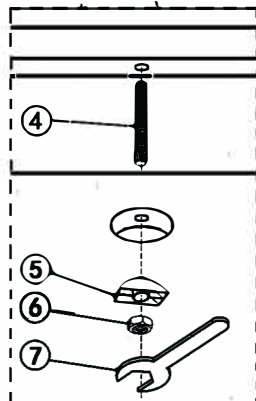

ASSEMBLY INSTRUCTION

Thank you for purchasing the quality product. Be sure to check all packing material carefully for small parts which may have come loose inside the carton during shipment. Separate, identify and count all parts and metal hardware. Compare with all parts list to be sure all parts are present. If any part(s) are missing or damaged, please contact your local furniture dealer. For efficient and speedy service, please indicate the model number and code letter of part(s) needed.

***** Do not fully tighten screws until fully assembled *****

PARTS LIST

NO	DESCRIPTION	SKETCH	QTY
A	HEADBOARD		1 Pcs
B	BASE		1 Pcs

HARDWARE LIST

NO	DESCRIPTION	SKETCH	QTY
1	BOLT (Ø5/16*50MM)		8 Pcs
2	FLAT WASHER (Ø5/16*2MM)		8 Pcs
3	ALLEN KEY (M4)		1 Pcs
4	SCREW BOLT (Ø5/16*100MM)		2 Pcs
5	TIGHT FIRMWARE		2 Pcs
6	HEXAGON NUT		2 Pcs
7	WRENCH		1 Pcs

***** Do not fully tighten screws until fully assembled *****

PARTS LIST

NO	DESCRIPTION	SKETCH	QTY
A	HEADBOARD		1 Pc
B	FOOTBOARD		1 Pc
C	RAILS		2 Pcs
D	SLATS		5 Pcs
E	BED CORNER FIXING PLATE		4 Pcs

HARDWARE LIST

1	SCREW BOLT(Ø5/16*100MM)		8 Pcs
2	TIGHT FIRMWARE		8 Pcs
3	HEXAGON NUT		8 Pcs
4	ALLEN WRENCH		1 Pcs
5	LONG SCREW (7MM*20MM)		16 Pcs

MADE IN CHINA

COMPLETED