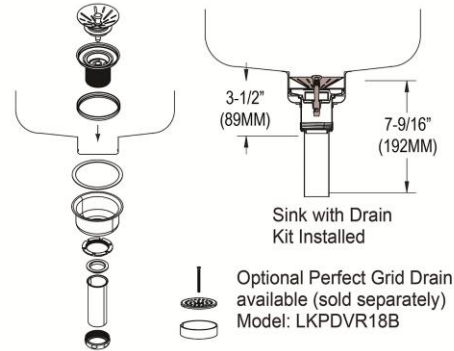

Similar models are available with: extra deep bowls

PART: _____ QTY: _____

PROJECT: _____

CONTACT: _____

DATE: _____

NOTES: _____

APPROVAL: _____

In keeping with our policy of continuing product improvement, Elkay reserves the right to change product specifications without notice. Please visit [elkay.com](#) for the most current version of Elkay product specification sheets. This specification describes an Elkay product with design, quality, and functional benefits to the user. When making a comparison of other producers' offerings, be certain these features are not overlooked.

Hole Drilling Configurations:

Installation Profile:

Optional Accessories		
LKWBG2816SS	Elkay Stainless Steel 26-1/2" x 14-13/16" x 1" Bottom Grid Spec Sheet (PDF)	
CB1713	Elkay Hardwood 13-1/2" x 17" x 1" Cutting Board Spec Sheet (PDF)	
CBS1316	Elkay Hardwood 14-1/2" x 17" x 3/4" Cutting Board Spec Sheet (PDF)	
LKDS35	Elkay 3-1/2" Disposal Stopper / Strainer for use with Perfect Drain or InSinkErator® Disposal Satin Finish Spec Sheet (PDF)	
LKDS99	Elkay 3-1/2" Disposal Stopper / Strainer for use with Perfect Drain or InSinkErator® Disposal Chrome Polished Stainless Steel Spec Sheet (PDF)	