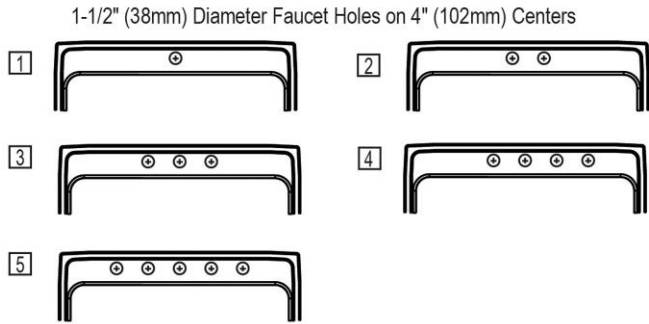

Hole Drilling Configurations:

Installation Profile:

Optional Accessories		
LKWBG2816SS	Elkay Stainless Steel 26-1/2" x 14-13/16" x 1" Bottom Grid Spec Sheet (PDF)	
CB1713	Elkay Hardwood 13-1/2" x 17" x 1" Cutting Board Spec Sheet (PDF)	
CBS1316	Elkay Hardwood 14-1/2" x 17" x 3/4" Cutting Board Spec Sheet (PDF)	
LKDS35	Elkay 3-1/2" Disposal Stopper / Strainer for use with Perfect Drain or InSinkErator® Disposal Satin Finish Spec Sheet (PDF)	
LKDS99	Elkay 3-1/2" Disposal Stopper / Strainer for use with Perfect Drain or InSinkErator® Disposal Chrome Polished Stainless Steel Spec Sheet (PDF)	