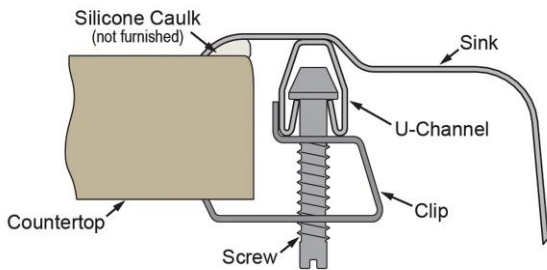

Hole Drilling Configurations:

Installation Profile:

Optional Accessories		
LKWBG2816SS	Elkay Stainless Steel 26-1/2" x 14-13/16" x 1" Bottom Grid Spec Sheet (PDF)	
CB1713	Elkay Hardwood 13-1/2" x 17" x 1" Cutting Board Spec Sheet (PDF)	
CBS1316	Elkay Hardwood 14-1/2" x 17" x 3/4" Cutting Board Spec Sheet (PDF)	
LKDS35	Elkay 3-1/2" Disposal Stopper / Strainer for use with Perfect Drain or InSinkErator® Disposal Satin Finish Spec Sheet (PDF)	
LKDS99	Elkay 3-1/2" Disposal Stopper / Strainer for use with Perfect Drain or InSinkErator® Disposal Chrome Polished Stainless Steel Spec Sheet (PDF)	