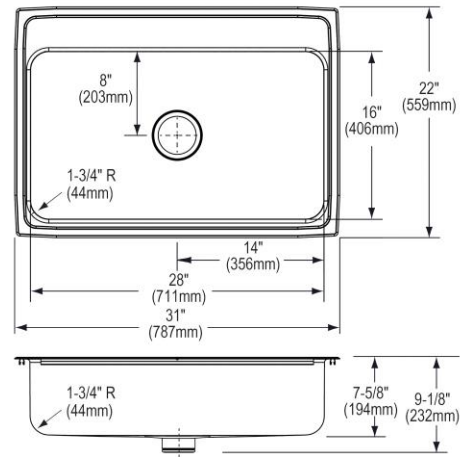

Included with Product: One LKPD1 Perfect Drain and strainer.

AMERICAN PRIDE. A LIFETIME TRADITION. Like your family, the Elkay family has values and traditions that endure. For almost a century, Elkay has been a family-owned and operated company, providing thousands of jobs that support our families and communities.

Product Compliance: ASME A112.19.3/CSA B45.4
Buy American Act
Accessory: ASME A112.18.2/CSA B125.2

Sinks are listed by IAPMO® as meeting the applicable requirements of the Uniform Plumbing Code®, International Plumbing Code®, and National Plumbing Code of Canada.

- [Clean and Care Manual (PDF)](#)
- [Installation Instructions (PDF) - 1000005236](#)
- [Installation Instructions (PDF) - 74180289_Disposer](#)
- [Installation Instructions (PDF) - 74180340-USA_Drain](#)
- [Warranty (PDF)](#)

Similar models are available with: extra deep bowls