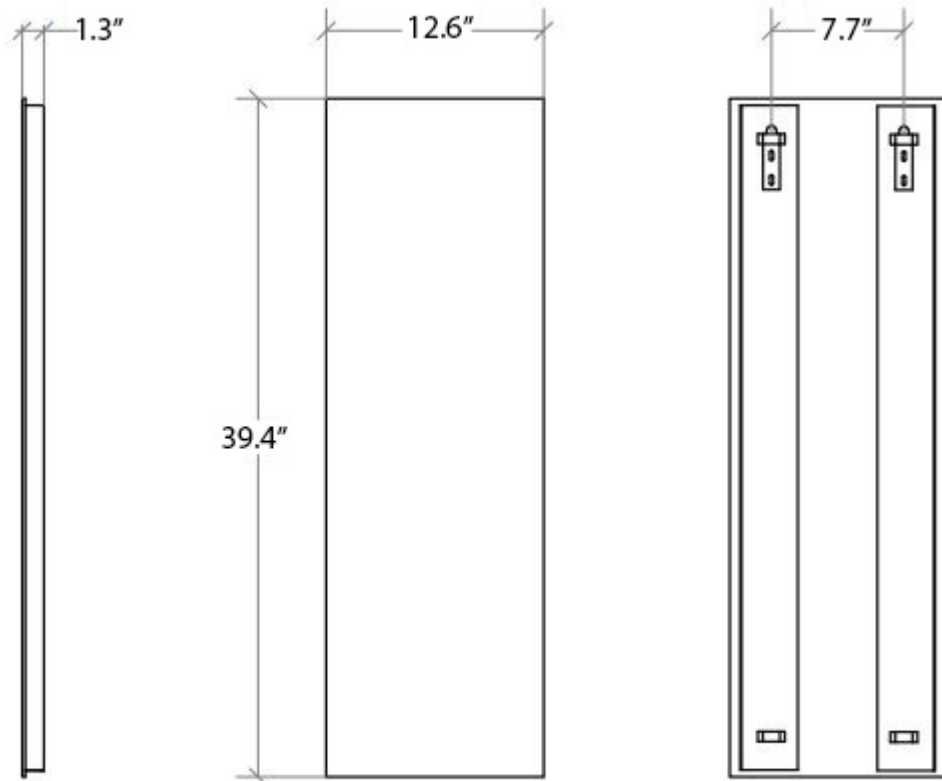

Product Specs Sheets

Cover Page

Speci 5653

Features

- Wall Mirror
- Stainless Steel Finish
- Solid Stainless Steel
- 5 Years Silvering Guaranteed
- Made in Italy

SKU# | Option:

- Speci 5653 | Stainless Steel

Finishes:

 Stainless Steel

* WS Bath Collections reserves the right to revise dimensions or information on this sheet without notice

Collection Speci	Model Speci 5653	Dimensions Metric <i>1 inch = 2.54 cm</i> <i>1 inch = 25.4 mm</i>	 1051 Lea Drive - Collegeville, PA 19426 Tel. 215 513 9400 - Fax 610 831 0215 www.ws bathcollections.com - info@ws bathcollections.com
----------------------------	------------------------------	---	---

Product Specs Sheets

Collection
Speci

Model |
Ur gek'5653

Dimensions Metric

1 inch = 2.54 cm
1 inch = 25.4 mm

WS[®]
BATH
COLLECTIONS

1051 Lea Drive - Collegeville, PA 19426
Tel. 215 513 9400 - Fax 610 831 0215
www.ws bathcollections.com - info@ws bathcollections.com