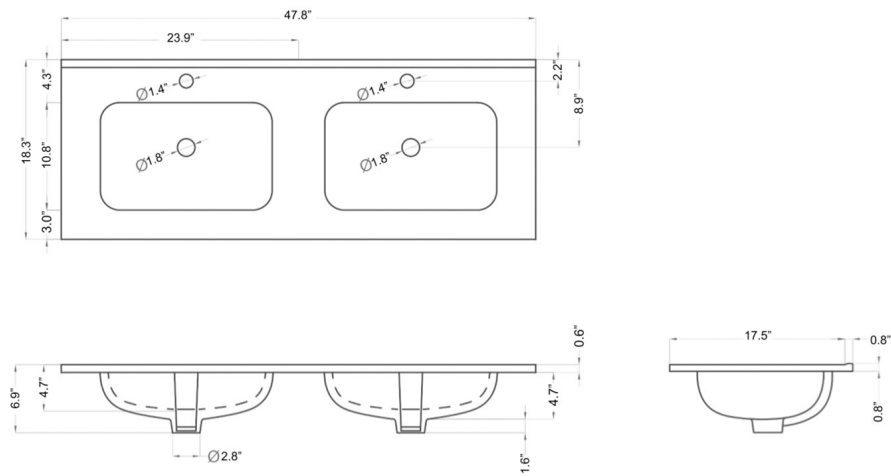

Perla C120D.000

Features

- Vanity Base Unit
- Available in 3 Finishes: Glossy White, Natural Oak, and Grey Pine
- Wall-hung design offers a clean, streamlined look
- Two soft close drawers with organizer in upper drawer
- Hettich sliding system
- Fully assembled
- Structure and front made of engineered wood in wood finishes and high gloss lacquered
- Handle integrated in front of furniture
- Does not include vanity top or sink
- Made in Spain

* WS Bath Collections reserves the right to revise dimensions or information on this sheet without notice

Collection Perla	Model Perla C120D.000	Dimensions Metric <i>1 inch = 2.54 cm</i> <i>1 inch = 25.4 mm</i>	 1051 Lea Drive - Collegeville, PA 19426 Tel. 215 513 9400 - Fax 610 831 0215 www.ws bathcollections.com - info@ws bathcollections.com
------------------------------	-----------------------------------	---	---

Perla C120D

Sink

Base Unit

Technical information

Organizer unit.

Adjustable front.

Soft close.

Hettich sliding system.

Collection |
Perla

Model |
Perla C120D

Dimensions Metric

1 inch = 2.54 cm

1 inch = 25.4 mm

WS®
BATH
COLLECTIONS

1051 Lea Drive - Collegeville, PA 19426
Tel. 215 513 9400 - Fax 610 831 0215

www.ws bathcollections.com - info@ws bathcollections.com