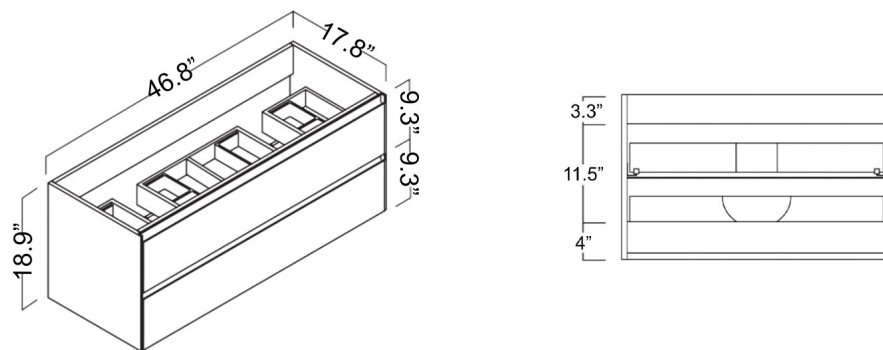

* WS Bath Collections reserves the right to revise dimensions or information on this sheet without notice

Collection Perla	Model Perla C120D.000	Dimensions Metric <i>1 inch = 2.54 cm</i> <i>1 inch = 25.4 mm</i>	 1051 Lea Drive - Collegeville, PA 19426 Tel. 215 513 9400 - Fax 610 831 0215 www.ws bathcollections.com - info@ws bathcollections.com
------------------------------	-----------------------------------	---	---

Perla C120D

Sink

Base Unit

Technical information

Organizer unit.

Adjustable front.

Soft close.

Hettich sliding system.

Glossy lacquered finish.

- Height and depth adjustable suspension.
- 2 adjustable drawers and door with silent-low closing and integrated handles.
- 22 mm MDF front / 19 mm white finish.
16 mm MDF side panels.

Collection |
Perla

Model |
Perla C120D

Dimensions Metric

1 inch = 2.54 cm

1 inch = 25.4 mm

WS®
BATH
COLLECTIONS

1051 Lea Drive - Collegeville, PA 19426
Tel. 215 513 9400 - Fax 610 831 0215

www.ws bathcollections.com - info@ws bathcollections.com