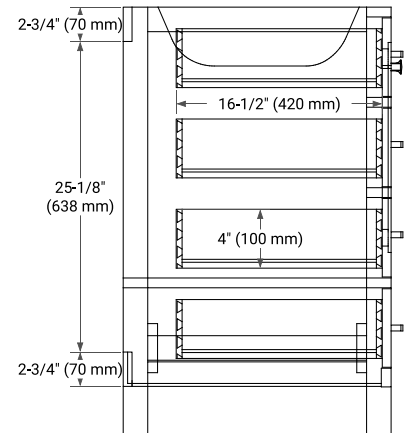

66" DOUBLE SINK BASE CABINET

BASE CABINET DIMENSIONS

66" W x 21.5" D x 34.5" H

FEATURES

- Solid wood frame & plywood panels
- Dovetail drawers and joints
- Soft closing doors & drawers

HARDWARE FINISHES*

Brushed Nickel Satin Brass Matte Black Polished Chrome

PLAN VIEW

66" DOUBLE RECTANGLE SINK COUNTERTOP WITH 1.5 IN. THICKNESS

OVERALL DIMENSIONS

66.25" W x 22" D x 1.5" H

COUNTERTOP OPTIONS

Carrara White Quartz

FEATURES

- Solid countertop with mitered edges & seams
- Undermount white rectangular sink
- Pre-drilled for 8" widespread faucet

INCLUDED

- Countertop
- Matching Backsplash
- Rectangle Sinks

COUNTERTOP PLAN VIEW

EDGE SIDE VIEW

THREE DIMENSIONAL COUNTERTOP VIEW