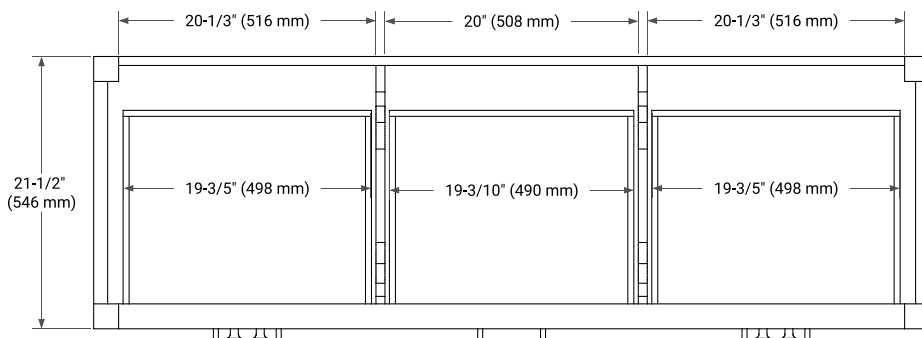

66" DOUBLE SINK BASE CABINET

BASE CABINET DIMENSIONS

66" W x 21.5" D x 34.5" H

FEATURES

- Solid wood frame & plywood panels
- Dovetail drawers and joints
- Soft closing doors & drawers

HARDWARE FINISHES*

Brushed Nickel Satin Brass Matte Black Polished Chrome

PLAN VIEW

66" DOUBLE RECTANGLE SINK COUNTERTOP WITH 1.5 IN. THICKNESS

OVERALL DIMENSIONS

66.25" W x 22" D x 1.5" H

COUNTERTOP OPTIONS

Carrara White Quartz

FEATURES

- Solid countertop with mitered edges & seams
- Undermount white rectangular sink
- Pre-drilled for 8" widespread faucet

INCLUDED

- Countertop
- Matching Backsplash
- Rectangle Sinks

COUNTERTOP PLAN VIEW

EDGE SIDE VIEW

THREE DIMENSIONAL COUNTERTOP VIEW