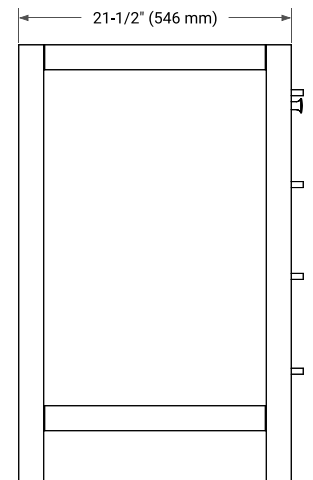

66" DOUBLE SINK BASE CABINET

BASE CABINET DIMENSIONS

66" W x 21.5" D x 34.5" H

FEATURES

- Solid wood frame & plywood panels
- Dovetail drawers and joints
- Soft closing doors & drawers

HARDWARE FINISHES*

Brushed Nickel Satin Brass Matte Black Polished Chrome

PLAN VIEW

66" DOUBLE RECTANGLE SINK COUNTERTOP WITH 1.5 IN. THICKNESS

OVERALL DIMENSIONS

66.25" W x 22" D x 1.5" H

COUNTERTOP OPTIONS

Carrara White Quartz

FEATURES

- Solid countertop with mitered edges & seams
- Undermount white rectangular sink
- Pre-drilled for 8" widespread faucet

INCLUDED

- Countertop
- Matching Backsplash
- Rectangle Sinks

COUNTERTOP PLAN VIEW

EDGE SIDE VIEW

THREE DIMENSIONAL COUNTERTOP VIEW