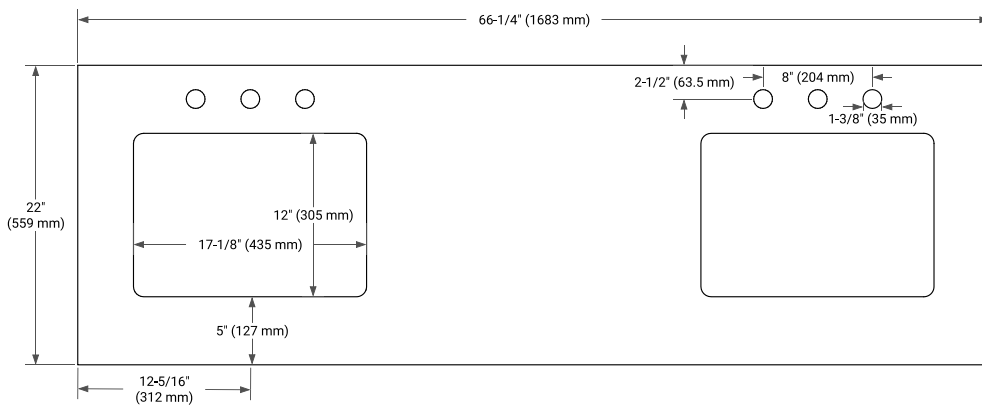

66" DOUBLE SINK BASE CABINET

BASE CABINET DIMENSIONS

66" W x 21.5" D x 34.5" H

FEATURES

- Solid wood frame & plywood panels
- Dovetail drawers and joints
- Soft closing doors & drawers

HARDWARE FINISHES*

Brushed Nickel Satin Brass Matte Black Polished Chrome

PLAN VIEW

66" DOUBLE RECTANGLE SINK COUNTERTOP WITH 1.5 IN. THICKNESS

OVERALL DIMENSIONS

66.25" W x 22" D x 1.5" H

COUNTERTOP OPTIONS

Carrara White Quartz

FEATURES

- Solid countertop with mitered edges & seams
- Undermount white rectangular sink
- Pre-drilled for 8" widespread faucet

INCLUDED

- Countertop
- Matching Backsplash
- Rectangle Sinks

COUNTERTOP PLAN VIEW

EDGE SIDE VIEW

THREE DIMENSIONAL COUNTERTOP VIEW