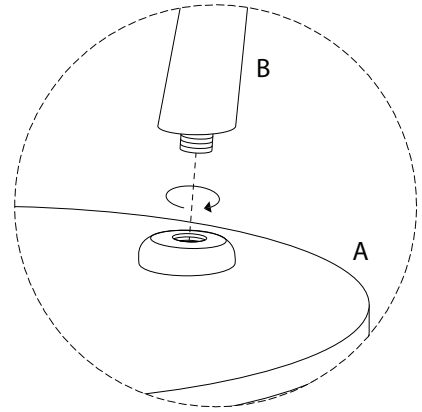

Diagram illustrating assembly instructions and safety warnings:

- Top Warning:** A crossed-out power drill icon indicates that power tools should not be used for assembly. To the right is a warning triangle with an exclamation mark.
- Time:** A clock icon indicates an estimated assembly time of **10'** (10 minutes).
- Bottom Warning:** Two icons show a block being placed on a surface. The left icon shows the block on a textured mat, and the right icon shows the block on a smooth surface with a crossed-out arrow, indicating that the mat should be used. To the right is a warning triangle with an exclamation mark.
- Person Icon:** A person icon indicates that **1** person is required for assembly.

A

C

B x 3

D x 3

A	B	C	D
x 1	x 3	x 1	x 3

1

2