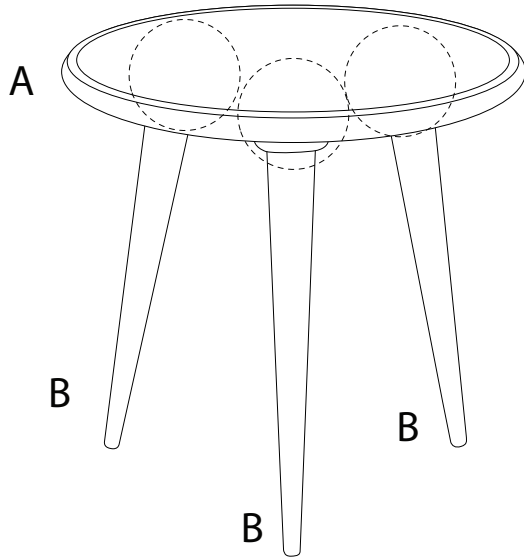

Diagram illustrating assembly instructions and safety warnings:

- Top Warning:** A crossed-out power drill icon indicates that power tools should not be used for assembly. To the right is a warning triangle with an exclamation mark.
- Time:** A clock icon indicates an estimated assembly time of **10'** (10 minutes).
- Bottom Warning:** Two icons show a block being placed on a surface. The left icon shows the block on a textured mat, and the right icon shows the block on a smooth surface with a crossed-out arrow, indicating that the mat should be used. To the right is a warning triangle with an exclamation mark.
- Person Icon:** A person icon indicates that **1** person is required for assembly.

A

C

B x 3

D x 3

A	B	C	D
x 1	x 3	x 1	x 3

1

2