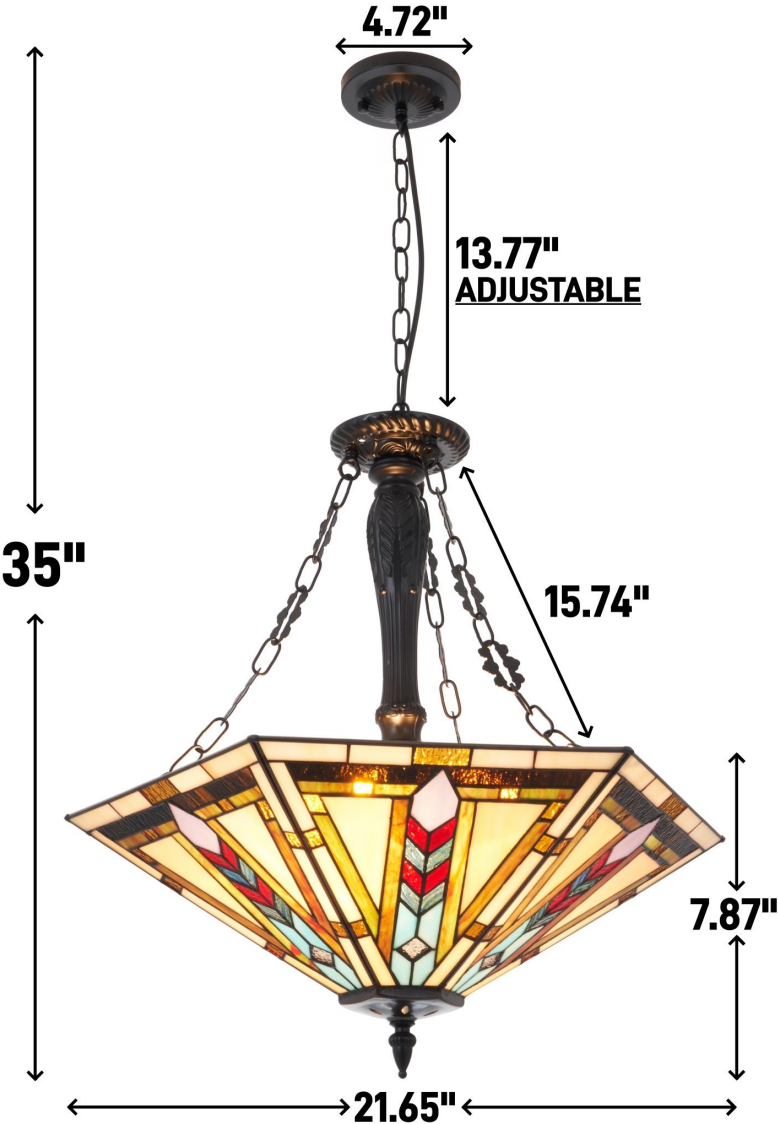

PRODUCT DIMENSIONS

110V-120V

MAX 60W
LIGHTS

E26 BASE

EASY
TO INSTALL

ADJUSTABLE
LENGTH