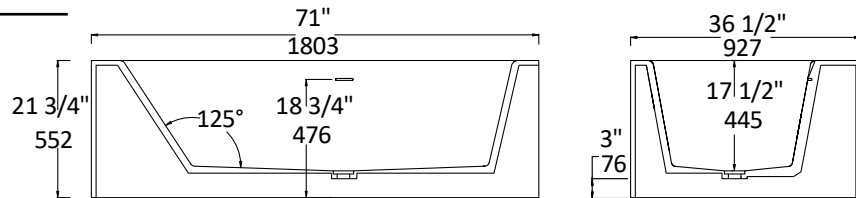

Specifications:

Installation:	Freestanding
Exterior Dimensions:	71" w x 36 1/2" d x 21 3/4" h
Material:	Solid surface
Water capacity:	73 gal.
Weight:	507 lbs.
Overflow:	Yes
Finishes:	M - Matte white G - Gloss white

Freight: Class 5

Features:

- Solid surface soaking bathtub with overflow
- Includes brass click-clack drain assembly with decorative solid surface dome
- Adjustable feet

Codes + Standards:

- Meets or exceeds applicable national codes and standards

Recommended Items:

- Furniture
 - TUB03-BR: Tub bridge in wood, 6" w, 36" d, 1 1/2" h
 - Available in: white (08), black (16), natural walnut (07)
- Trap connections
 - TBSH90 - L-shaped 90 degree brass tub shoe
 - TBSH180 - Straight down 180 degree brass tub shoe