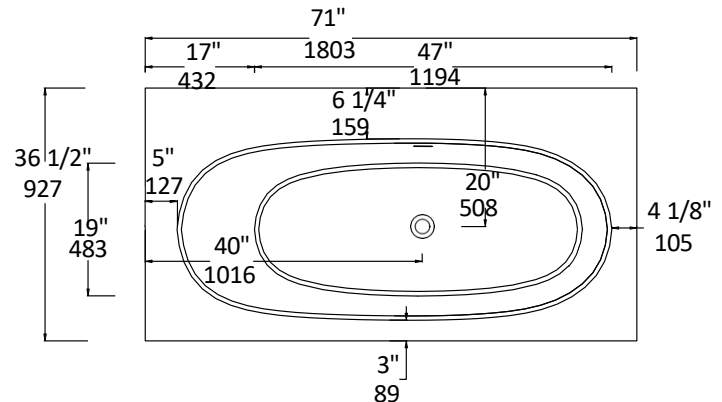

Specifications:

Installation:	Freestanding
Exterior Dimensions:	71" w x 36 1/2" d x 21 3/4" h
Material:	Solid surface
Water capacity:	73 gal.
Weight:	507 lbs.
Overflow:	Yes
Finishes:	M - Matte white G - Gloss white

Freight: Class 5

Features:

- Solid surface soaking bathtub with overflow
- Includes brass click-clack drain assembly with decorative solid surface dome
- Adjustable feet

Codes + Standards:

- Meets or exceeds applicable national codes and standards

Recommended Items:

- Furniture
 - TUB03-BR: Tub bridge in wood, 6" w, 36" d, 1 1/2" h
 - Available in: white (08), black (16), natural walnut (07)
- Trap connections
 - TBSH90 - L-shaped 90 degree brass tub shoe
 - TBSH180 - Straight down 180 degree brass tub shoe