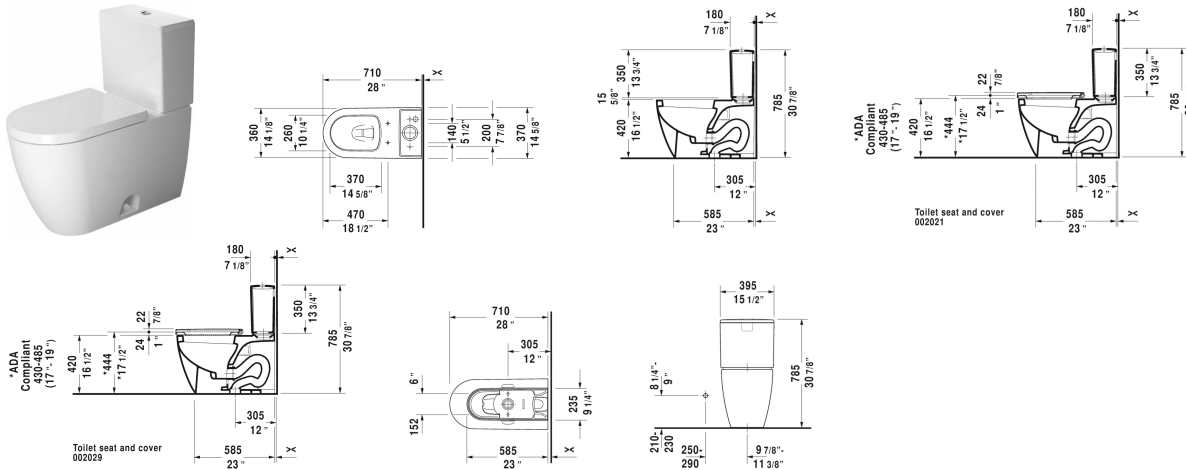

ME by Starck Toilet kit # D4201700

| < 15 3/8" Inch > |

Toilet kit	Dimension	Weight	Order number
Toilet bowl & Tank			
Colors			
00 White			
Variant			
	15 3/8" x 28" Inch	129.6 lb	D4201700
Suitable products			
Two-Piece toilet (without tank), syphonic, 12" rough-in, vertical outlet, cUPC® listed*, 14 1/8" x 28" Inch	14 1/8" x 28" Inch		217101
Tank for bottom left supply, 15 3/8" x 7 1/8" Inch	15 3/8" x 7 1/8" Inch		093820

All drawings contain the necessary measurements which are subject to standard tolerances. They are stated in inch & mm and are non-binding. Exact measurements, in particular for customized installation scenarios, can only be taken from the finished ceramic piece.