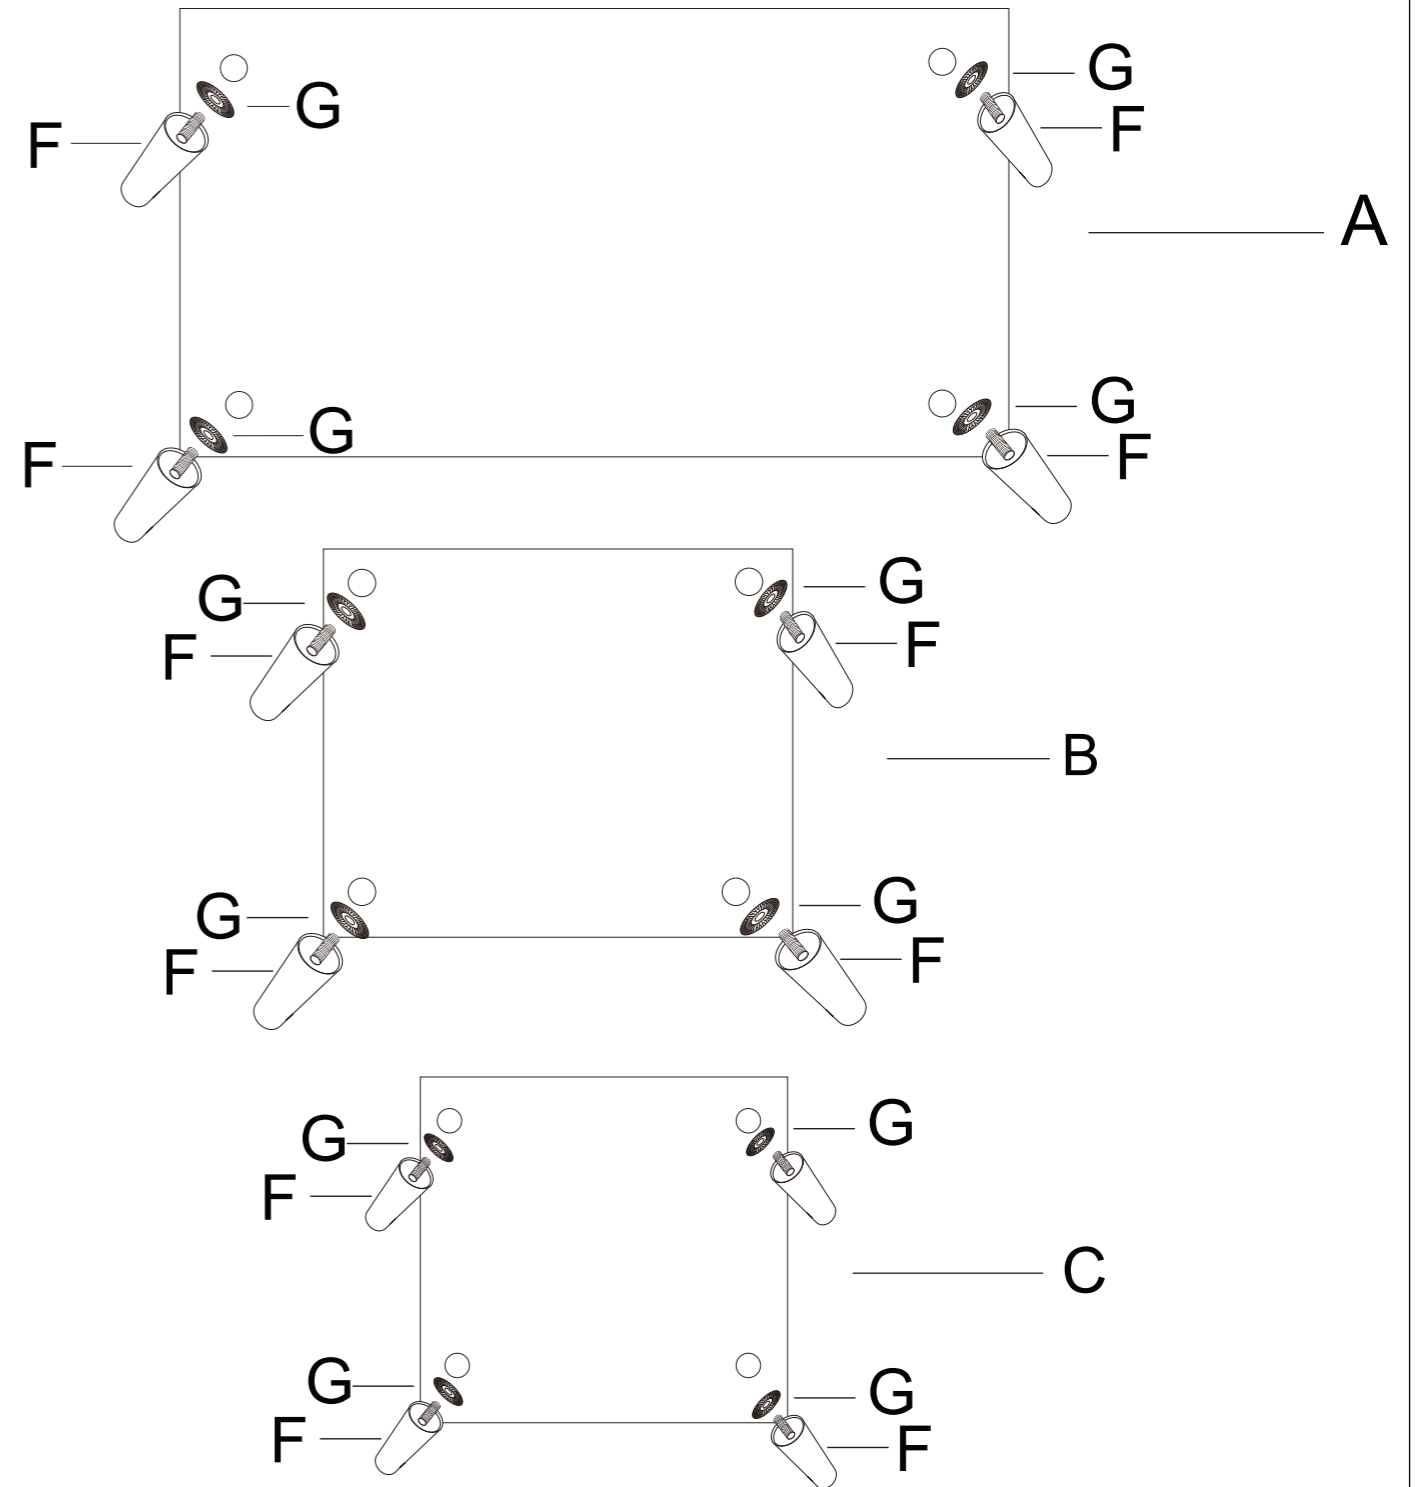

Trouble shooting:

We run our own manufacturer, so rest assured about the quality consistency.

Item Description: Sofa
Dimension: 203*(76-138)*84cm

Components 

<p>A</p>	 <p>122*72*41</p>	<p>1pc</p>	<p>B</p>	 <p>61*72*41</p>	<p>1pc</p>
<p>C</p>	 <p>62*62*29</p>	<p>1pc</p>	<p>D</p>	 <p>25*41*11</p>	<p>2pcs</p>
<p>E</p>	 <p>62*46*20</p>	<p>3pcs</p>	<p>F</p>	 <p>φ6*18</p>	<p>12pcs</p>
<p>G</p>	 <p>φ4.5</p>	<p>12pcs</p>			

Sofa

Dimension: 203*(76-138)*84cm

Step 4

Step 5

Step 1

Step 2

Step 3