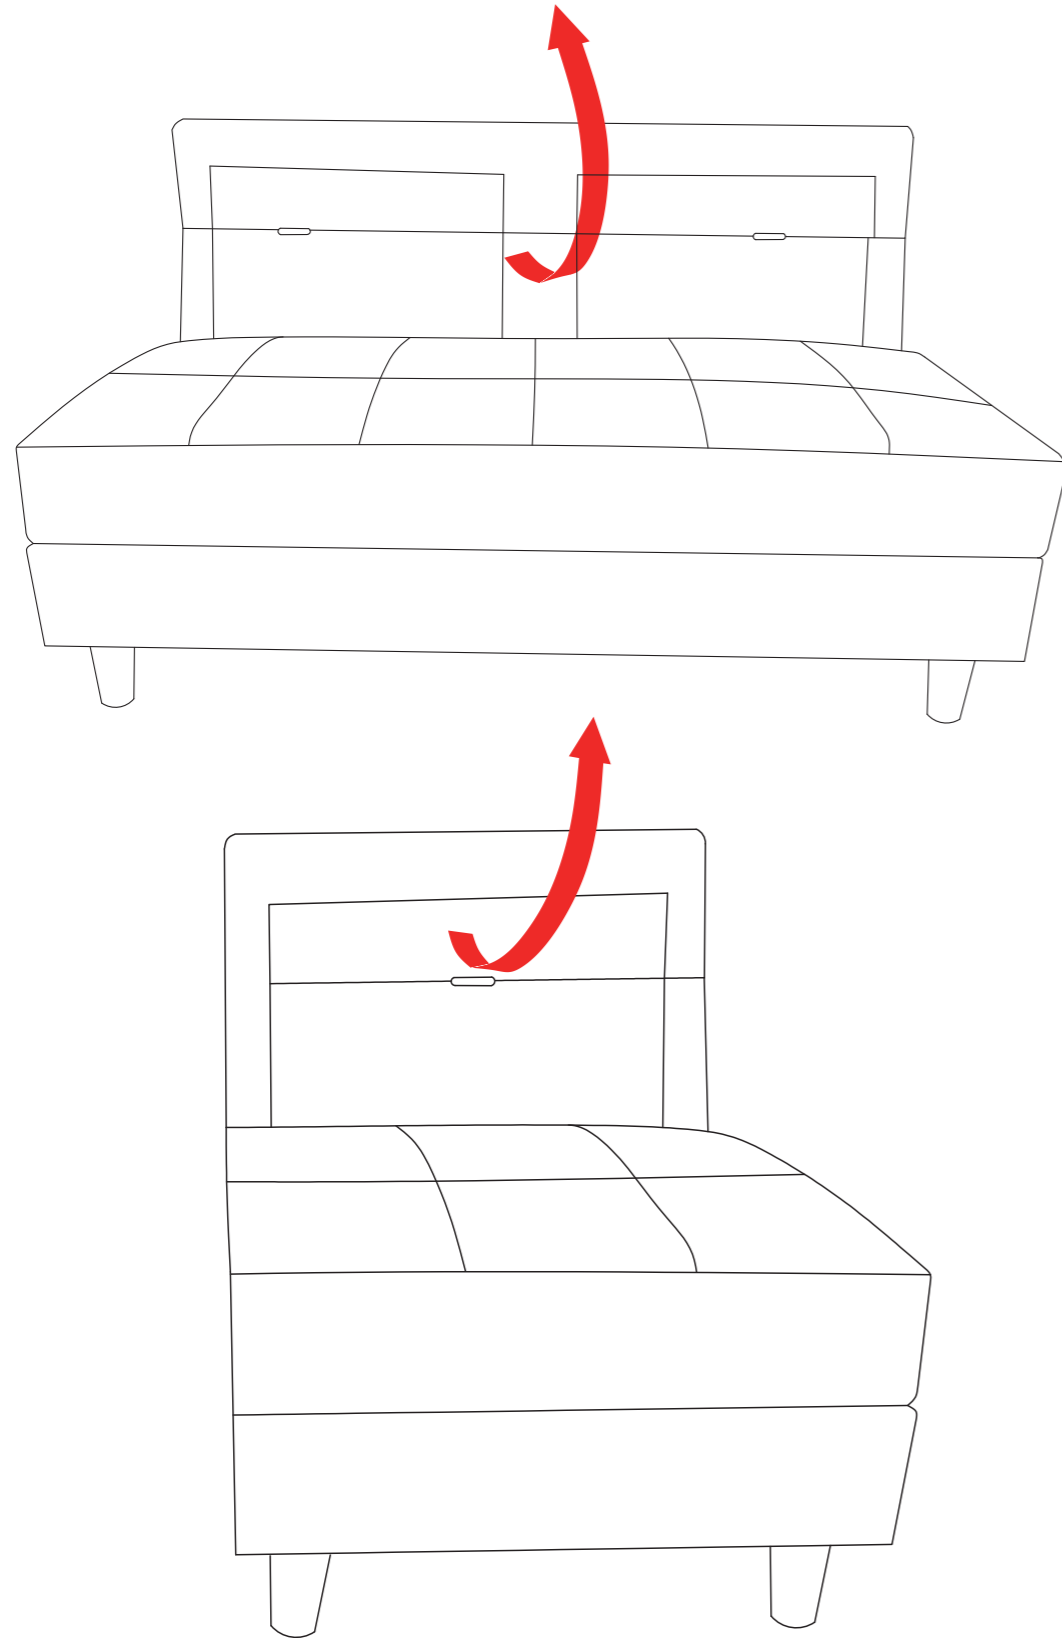

Trouble shooting:

We run our own manufacturer, so rest assured about the quality consistency.

Item Description: Sofa
Dimension: 203*(76-138)*84cm

Components 

<p>A</p>	 <p>122*72*41</p>	<p>1pc</p>	<p>B</p>	 <p>61*72*41</p>	<p>1pc</p>
<p>C</p>	 <p>62*62*29</p>	<p>1pc</p>	<p>D</p>	 <p>25*41*11</p>	<p>2pcs</p>
<p>E</p>	 <p>62*46*20</p>	<p>3pcs</p>	<p>F</p>	 <p>φ6*18</p>	<p>12pcs</p>
<p>G</p>	 <p>φ4.5</p>	<p>12pcs</p>			

Sofa

Dimension: 203*(76-138)*84cm

Step 4

Step 5

Step 1

Step 2

Step 3