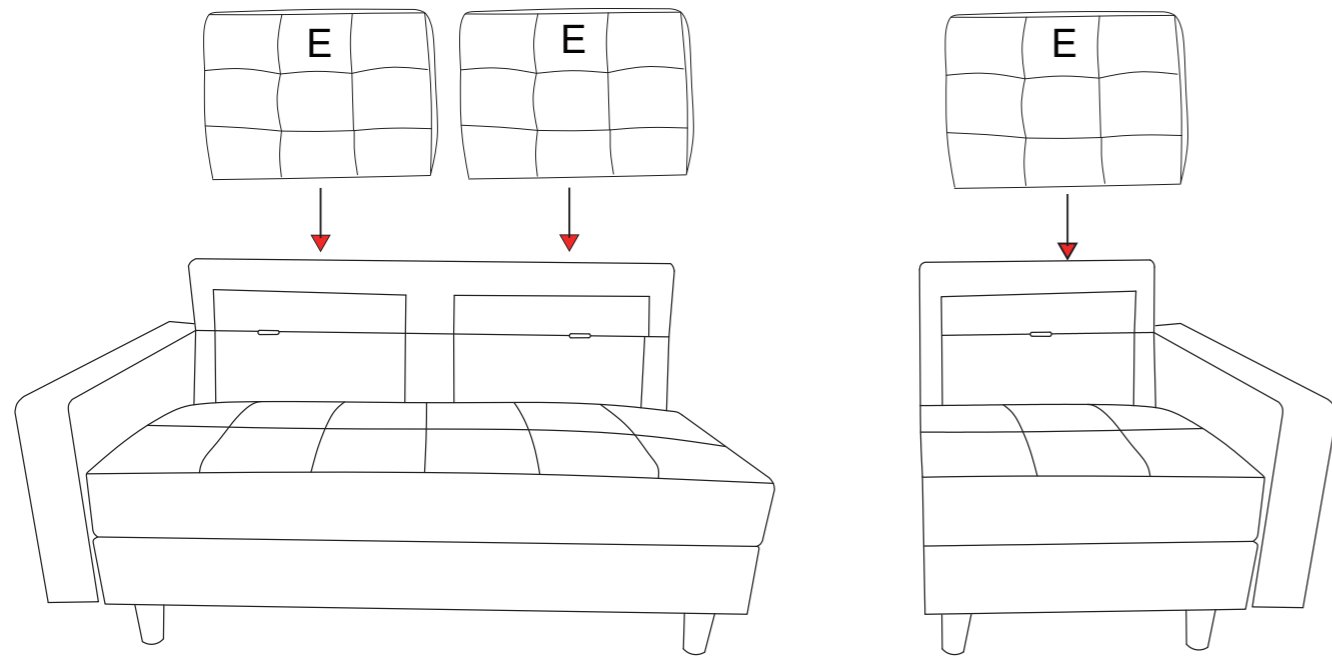

Trouble shooting:

We run our own manufacturer, so rest assured about the quality consistency.

Item Description: Sofa
Dimension: 203*(76-138)*84cm

Components 

<p>A</p>	 <p>122*72*41</p>	<p>1pc</p>	<p>B</p>	 <p>61*72*41</p>	<p>1pc</p>
<p>C</p>	 <p>62*62*29</p>	<p>1pc</p>	<p>D</p>	 <p>25*41*11</p>	<p>2pcs</p>
<p>E</p>	 <p>62*46*20</p>	<p>3pcs</p>	<p>F</p>	 <p>φ6*18</p>	<p>12pcs</p>
<p>G</p>	 <p>φ4.5</p>	<p>12pcs</p>			

Sofa

Dimension: 203*(76-138)*84cm

Step 4

Step 5

Step 1

Step 2

Step 3