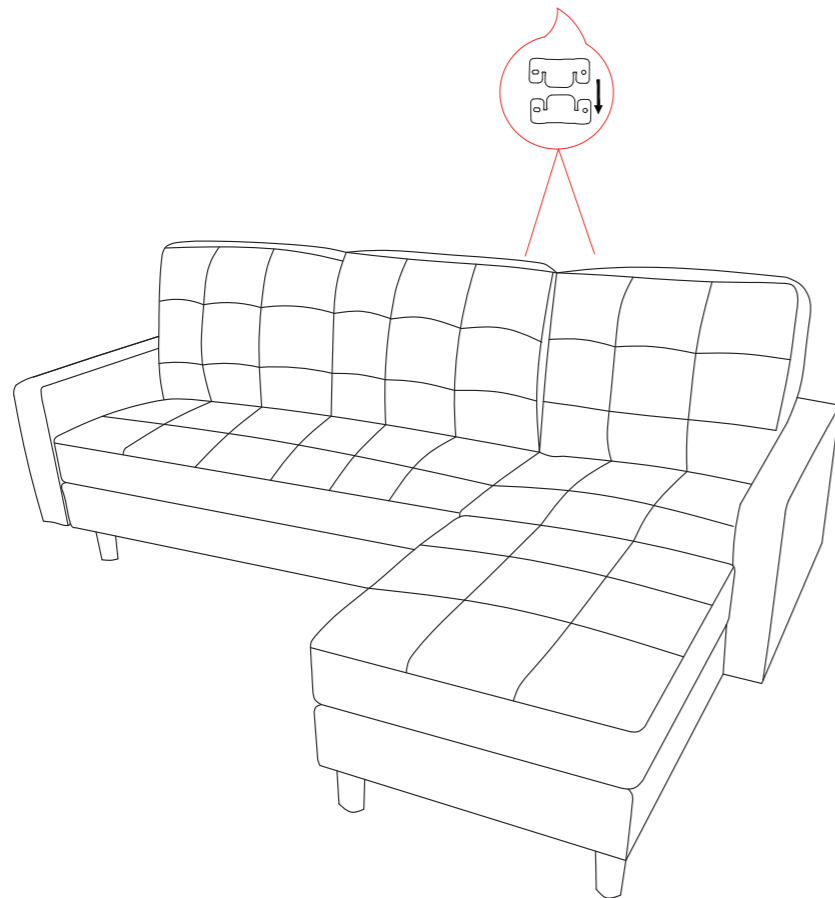

Trouble shooting:

We run our own manufacturer, so rest assured about the quality consistency.

Item Description: Sofa
Dimension: 203*(76-138)*84cm

Components 

<p>A</p>	 <p>122*72*41</p>	<p>1pc</p>	<p>B</p>	 <p>61*72*41</p>	<p>1pc</p>
<p>C</p>	 <p>62*62*29</p>	<p>1pc</p>	<p>D</p>	 <p>25*41*11</p>	<p>2pcs</p>
<p>E</p>	 <p>62*46*20</p>	<p>3pcs</p>	<p>F</p>	 <p>φ6*18</p>	<p>12pcs</p>
<p>G</p>	 <p>φ4.5</p>	<p>12pcs</p>			

Sofa

Dimension: 203*(76-138)*84cm

Step 4

Step 5

Step 1

Step 2

Step 3