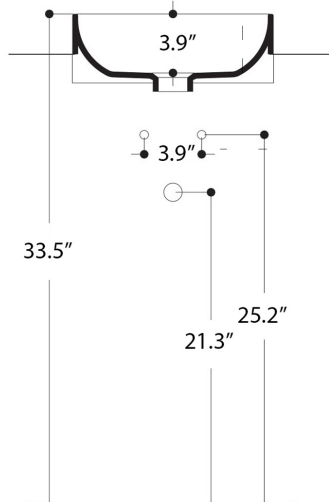

### SKU# | Options:

- Normal 35S - WS11201 | Glossy White

\* WS Bath Collections reserves the right to revise dimensions or information on this sheet without notice

<b>Collection  </b> Normal	<b>Model  </b> Normal 35S - WS11201	<b>Dimensions Metric</b> <i>1 inch = 2.54 cm</i> <i>1 inch = 25.4 mm</i>	 1051 Lea Drive - Collegeville, PA 19426 Tel. 215 513 9400 - Fax 610 831 0215 <a href="http://www.ws bathcollections.com">www.ws bathcollections.com</a> - <a href="mailto:info@ws bathcollections.com">info@ws bathcollections.com</a>
-------------------------------	--	--	---

N.B.: Indicated size could have a variation of about 0,8 % due to the usure of the moulds or the small variations of the raw materials' technical characteristics used in the mixture.

Collection  
Normal

Model |  
Normal 35S - WS11201

Dimensions Metric

1 inch = 2.54 cm  
1 inch = 25.4 mm

**WS**<sup>®</sup>  
BATH  
COLLECTIONS

1051 Lea Drive - Collegeville, PA 19426  
Tel. 215 513 9400 - Fax 610 831 0215  
[www.ws bathcollections.com](http://www.ws bathcollections.com) - [info@ws bathcollections.com](mailto:info@ws bathcollections.com)

### Vessel/ countertop installation

Bolts

Silicone (optional)

Collection  
Normal

Model |  
Normal 35S - WS11201

Dimensions Metric  
*1 inch = 2.54 cm*  
*1 inch = 25.4 mm*

**WS**®  
**BATH**  
**COLLECTIONS**