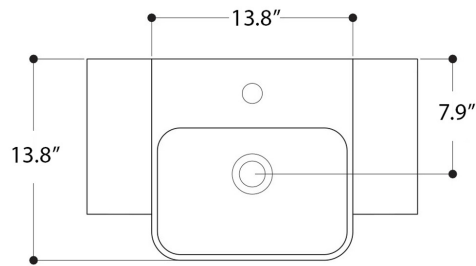

### SKU# | Options:

- Normal 35S - WS11201 | Glossy White

\* WS Bath Collections reserves the right to revise dimensions or information on this sheet without notice

<b>Collection  </b> Normal	<b>Model  </b> Normal 35S - WS11201	<b>Dimensions Metric</b> <i>1 inch = 2.54 cm</i> <i>1 inch = 25.4 mm</i>	 1051 Lea Drive - Collegeville, PA 19426 Tel. 215 513 9400 - Fax 610 831 0215 <a href="http://www.ws bathcollections.com">www.ws bathcollections.com</a> - <a href="mailto:info@ws bathcollections.com">info@ws bathcollections.com</a>
-------------------------------	--	--	---

N.B.: Indicated size could have a variation of about 0,8 % due to the usure of the moulds or the small variations of the raw materials' technical characteristics used in the mixture.

Collection  
Normal

Model |  
Normal 35S - WS11201

Dimensions Metric

1 inch = 2.54 cm  
1 inch = 25.4 mm

**WS**<sup>®</sup>  
BATH  
COLLECTIONS

1051 Lea Drive - Collegeville, PA 19426  
Tel. 215 513 9400 - Fax 610 831 0215  
[www.ws bathcollections.com](http://www.ws bathcollections.com) - [info@ws bathcollections.com](mailto:info@ws bathcollections.com)

### Vessel/ countertop installation

Bolts

Silicone (optional)

Collection  
Normal

Model |  
Normal 35S - WS11201

Dimensions Metric  
*1 inch = 2.54 cm*  
*1 inch = 25.4 mm*

**WS**®  
**BATH**  
**COLLECTIONS**