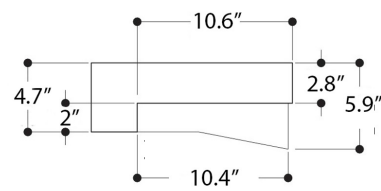

### SKU# | Options:

- Normal 35S - WS11201 | Glossy White

\* WS Bath Collections reserves the right to revise dimensions or information on this sheet without notice

<b>Collection  </b> Normal	<b>Model  </b> Normal 35S - WS11201	<b>Dimensions Metric</b> <i>1 inch = 2.54 cm</i> <i>1 inch = 25.4 mm</i>	 1051 Lea Drive - Collegeville, PA 19426 Tel. 215 513 9400 - Fax 610 831 0215 <a href="http://www.ws bathcollections.com">www.ws bathcollections.com</a> - <a href="mailto:info@ws bathcollections.com">info@ws bathcollections.com</a>
-------------------------------	--	--	---

N.B.: Indicated size could have a variation of about 0,8 % due to the usure of the moulds or the small variations of the raw materials' technical characteristics used in the mixture.

Collection  
Normal

Model |  
Normal 35S - WS11201

Dimensions Metric

1 inch = 2.54 cm  
1 inch = 25.4 mm

**WS**<sup>®</sup>  
BATH  
COLLECTIONS

1051 Lea Drive - Collegeville, PA 19426  
Tel. 215 513 9400 - Fax 610 831 0215  
[www.ws bathcollections.com](http://www.ws bathcollections.com) - [info@ws bathcollections.com](mailto:info@ws bathcollections.com)

### Vessel/ countertop installation

Bolts

Silicone (optional)

Collection  
Normal

Model |  
Normal 35S - WS11201

Dimensions Metric  
*1 inch = 2.54 cm*  
*1 inch = 25.4 mm*

**WS**®  
**BATH**  
**COLLECTIONS**