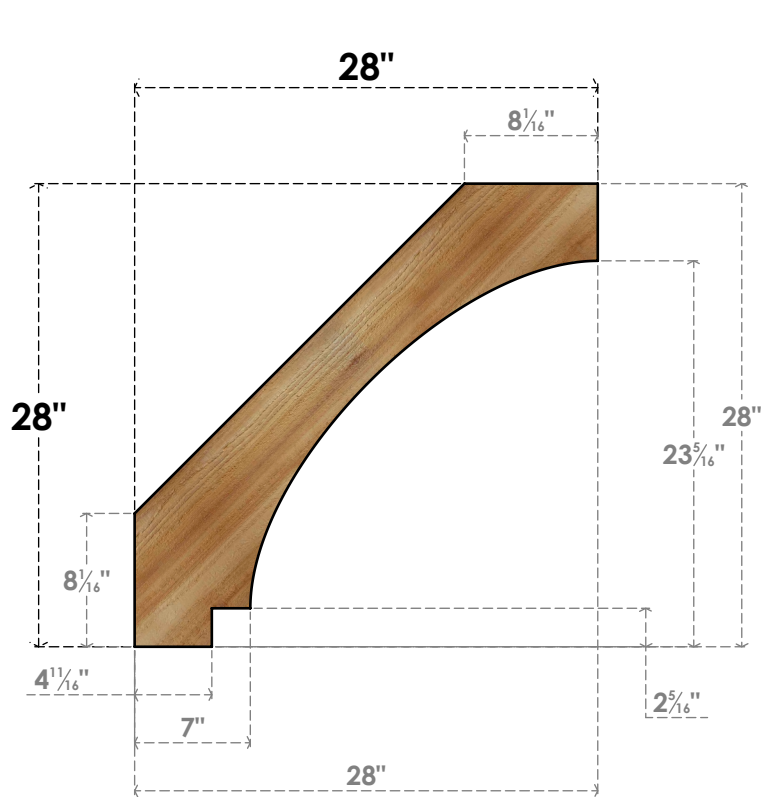

BRC06X28X28IMP00RWR

6"W X 28"D X 28"H IMPERIAL ROUGH SAWN BRACE, WESTERN RED CEDAR

SIDE

FRONT

EKENA MILLWORK
 2300 WEST MAIN ST.
 CLARKSVILLE, TX 75426
 TOLL FREE: 866-607-0453
 WWW.EKENAMILLWORK.COM

NOTES