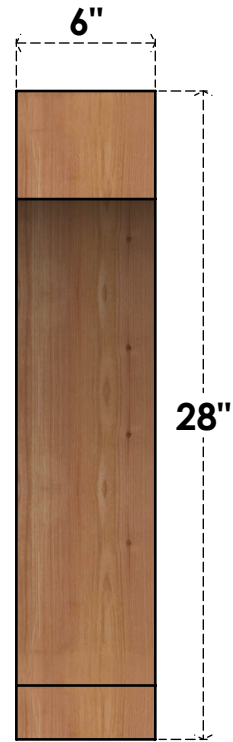

BRC06X28X28IMP00RWR

6"W X 28"D X 28"H IMPERIAL ROUGH SAWN BRACE, WESTERN RED CEDAR

SIDE

FRONT

EKENA MILLWORK
 2300 WEST MAIN ST.
 CLARKSVILLE, TX 75426
 TOLL FREE: 866-607-0453
 WWW.EKENAMILLWORK.COM

NOTES

1. INSTALLATION TO BE COMPLETED IN ACCORDANCE WITH MANUFACTURER'S SPECIFICATIONS.
2. DRAWING MAY NOT BE TO SCALE
3. THIS DRAWING IS INTENDED FOR DESIGN AND PLANNING PURPOSES ONLY.
4. ALL INFORMATION CONTAINED HEREIN WAS CURRENT AT THE TIME OF DEVELOPMENT BUT MUST BE REVIEWED AND APPROVED BY THE PRODUCT MANUFACTURER TO BE CONSIDERED ACCURATE.
5. PRODUCTS ARE NOT KILN DRIED. THIS ITEM IS UNIQUE AND WILL CONTAIN THE NATURAL VARIATIONS THAT THE WOOD SPECIES OFFERS. THIS MAY RESULT IN VARIATIONS UP TO 1/4"