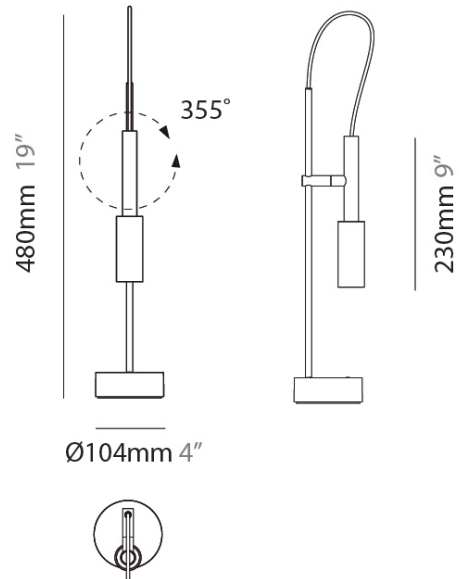

GENERAL

Division: Design
Series: Tubino
Subseries: Tubino
Mounting Type: Portable
Mounting Location: Table
Subcategory: Task
Brand: Panzeri

PHYSICAL

Shape: Cylinder
Diameter (mm): 104
Diameter (in): 4 1/8
Height (mm): 480
Height (in): 18 7/8
Light Distribution: Adjustable / Direct
Weight (kg): 1.42
Weight (lbs): 3.13
Diffuser: Polycarbonate Diffuser With Opaline Finish
Fixture Finish: WHI / BLK
Fixture Material: Aluminum / Brass / Steel
Cable Details: Transparent Cable

ELECTRICAL

Lamp Type: LED
Input Wattage (W): 6.5
Dimming: 5-Step Touch Dimming
Driver Location: Inline Transformer Plug
Input Voltage (V): 120

LED

Number of LEDs: 1
Color Temperature (°K): 2700
Max. Delivered Lumen (lm): 339
Nominal Lumen (lm): 475
CRI: >90 CRI
Lamp Life (hrs): 80000

OPTICAL

Adjustability: Rotational 355°

RATINGS AND CERTIFICATIONS

Certified By: Certified for North American Standards
IP rating: IP20

PROJECT	_____
TYPE	_____
SPECIFIER	_____
QUANTITY	_____
DATE	_____

TUBINO PORTABLE