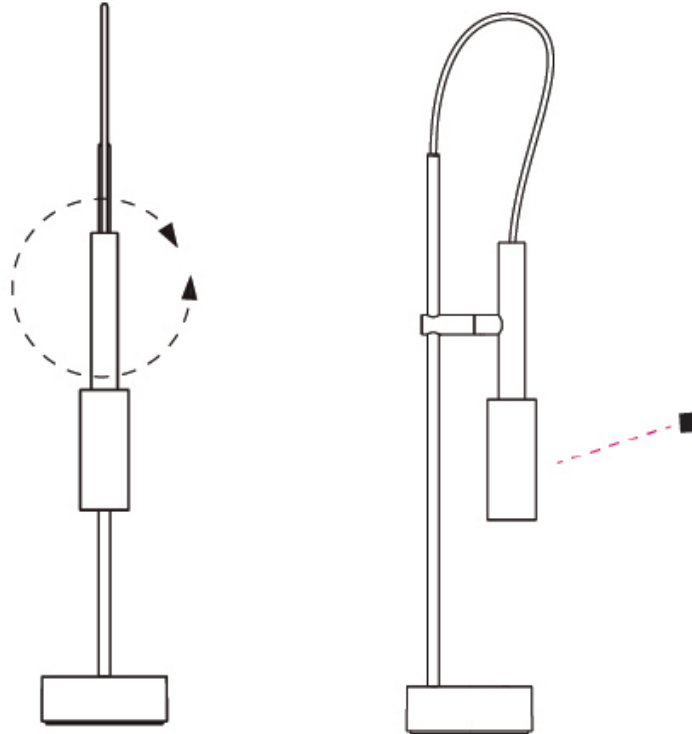

TUBINO PORTABLE

D84375-

PROJECT
TYPE
SPECIFIER
QUANTITY
DATE

D