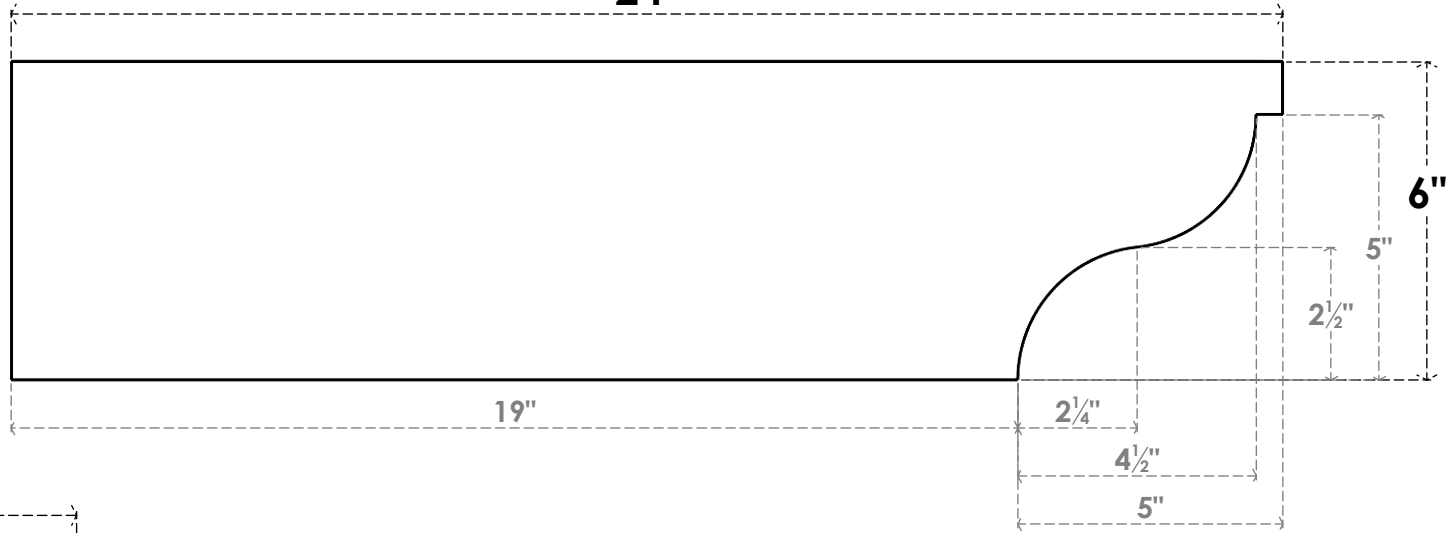

ITEM NUMBER: RFTURO06X06000X24000X006GAR00RCPR

6"W X 6"H X 24"L TIMBERTHANE ROUGH CEDAR GARNER FAUX WOOD OPEN RAFTER TAIL, 6"L END, PRIMED TAN

24"

SIDE PROFILE

FRONT PROFILE

ISOMETRIC

GENERATED DATE : 03/02/2023