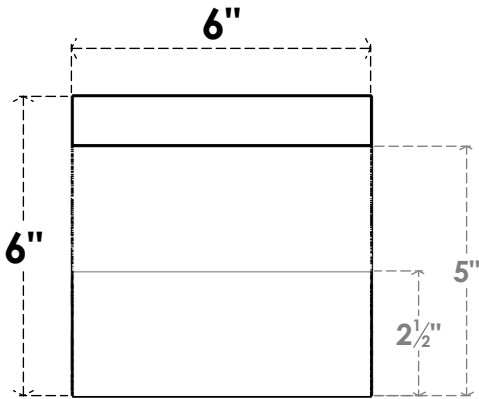

ITEM NUMBER: RFTURO06X06000X24000X006GAR00RCPR

6"W X 6"H X 24"L TIMBERTHANE ROUGH CEDAR GARNER FAUX WOOD OPEN RAFTER TAIL, 6"L END, PRIMED TAN

24"

SIDE PROFILE

FRONT PROFILE

ISOMETRIC

GENERATED DATE : 03/02/2023