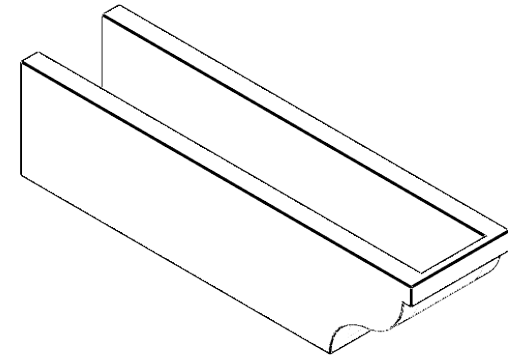

ITEM NUMBER: RFTURO06X06000X24000X006GAR00RCPR

6"W X 6"H X 24"L TIMBERTHANE ROUGH CEDAR GARNER FAUX WOOD OPEN RAFTER TAIL, 6"L END, PRIMED TAN

24"

SIDE PROFILE

FRONT PROFILE

ISOMETRIC

GENERATED DATE : 03/02/2023

EKENA MILLWORK
2300 WEST MAIN ST.
CLARKSVILLE, TX 75426
TOLL FREE: 866-607-0453
WWW.EKENAMILLWORK.COM

NOTES

1. INSTALLATION TO BE COMPLETED IN ACCORDANCE WITH MANUFACTURER'S SPECIFICATIONS.
2. DRAWING MAY NOT BE TO SCALE
3. THIS DRAWING IS INTENDED FOR DESIGN AND PLANNING PURPOSES ONLY.
4. ALL INFORMATION CONTAINED HEREIN WAS CURRENT AT THE TIME OF DEVELOPMENT BUT MUST BE REVIEWED AND APPROVED BY THE PRODUCT MANUFACTURER TO BE CONSIDERED ACCURATE.
5. TIMBERTHANE ARCHITECTURAL PRODUCTS ARE MADE FROM HIGH DENSITY URETHANE AND COME FACTORY PRIMED