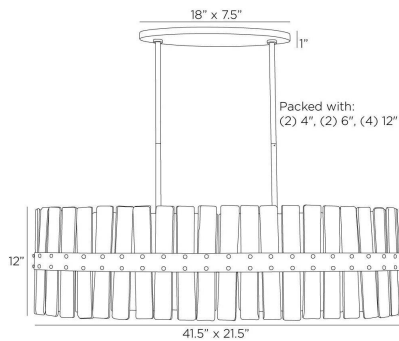

ARTERIO RS

SINCLAIR OVAL CHANDELIER

DRC10

H: 15 IN, W: 41.5 IN, D: 21.5 IN,

Smoke Luster

An update of one of our most timeless styles, the Sinclair is constructed of over 20 panels of smoke luster glass, each formed by hand to possess their own individual shapes and natural edges. An outer steel band plated in antique brass with rivet details offers an unexpected edge to its refined aesthetic. Finish will vary.

APPEARANCE

Material	Glass, Steel
Material Type	Luster
Finish	Smoke, Antique Brass
Finish Will Vary	Yes
Top Coat/Sealant	No

DIMENSIONS

Canopy	H: 1 IN, W: 18 IN, D: 7.5 IN
Pendant	H: 12 IN, W: 41.5 IN, D: 21.5 IN
Minimum Hanging	H: 15 IN
Max Hanging Height	43 in

WIRING

Rating	Damp
Cord	10 FT, Clear/Silver, SVT
Socket	8, Type A - E26
Maximum Watt	60
Voltage	110-120 V

CERTIFICATIONS

Certifications	Mexico, United Arab Emirates, European Union, United States, Canada, Australia
----------------	--

COMPLIANCY

UL/ETL	Yes
CB	Yes
RoHS	Yes

SHIPPING

Shipping Requirements	TruckShip
Product Weight	48.3 lbs
Gross Weight 1	56 lbs
Shipping Box 1	H: 10.8 IN, L: 25.8 IN, W: 46.3 IN

REPLACEMENT PARTS

Replacement Part 1	PIPE-513
Replacement Part 1 Dim	(1) 4", (1) 6", (1) 12"
Replacement Part 2	CANOPY-691
Replacement Part 2 Dim	1" x 18" x 7.5"