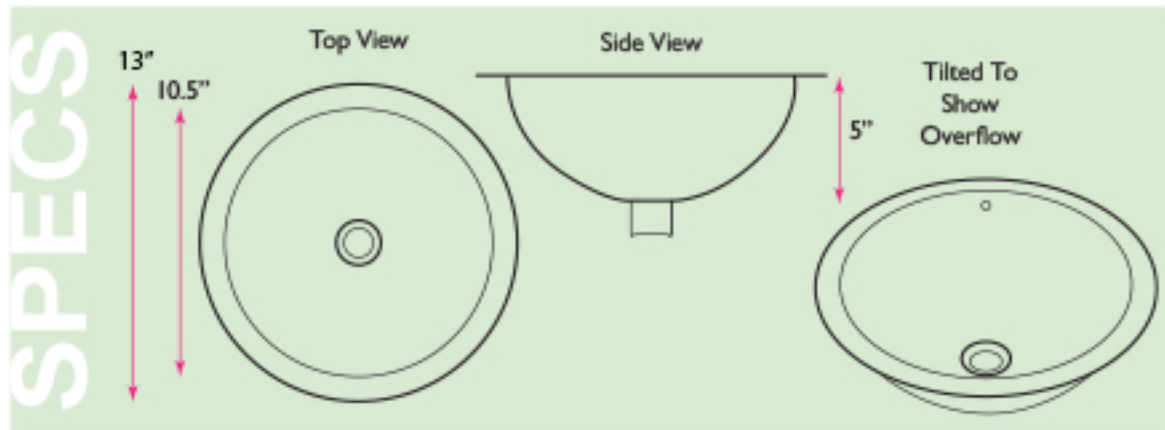

Brightwork Collection

Hand Hammered Stainless Steel Round Undermount
Bathroom Sink With Overflow

Nantucket

S I N K S

www.NantucketSinksUSA.com
info@nantucketsinksusa.com

OVERALL DIMENSIONS	INTERIOR BOWL	EXTERIOR HEIGHT	INTERIOR BOWL DEPTH	DRAIN OPENING
13" Diameter	10.5" Diameter	7"	5"	1.75" Opening

FEATURES:

- Premium 18 Gauge, Stainless Steel bathroom sink
- With overflow
- As with all stainless may patina - polishing will bring back luster
- Special care & maintenance required
- Nominal dimensions - actual may vary up to .25"
- Professional installation recommended
- Fits a 21" cabinet base minimum