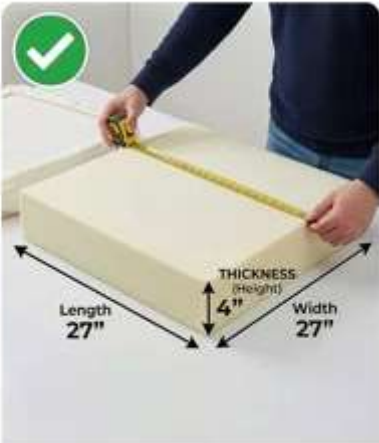

Correctly Measure Seat Cover Size

For 27"x27" Seat Cover Fit

WRONG: Measuring
outer fabric cover.

DO NOT DO THIS

RIGHT: Measure the actual
FOAM INSERT.

ENSURE PERFECT FIT