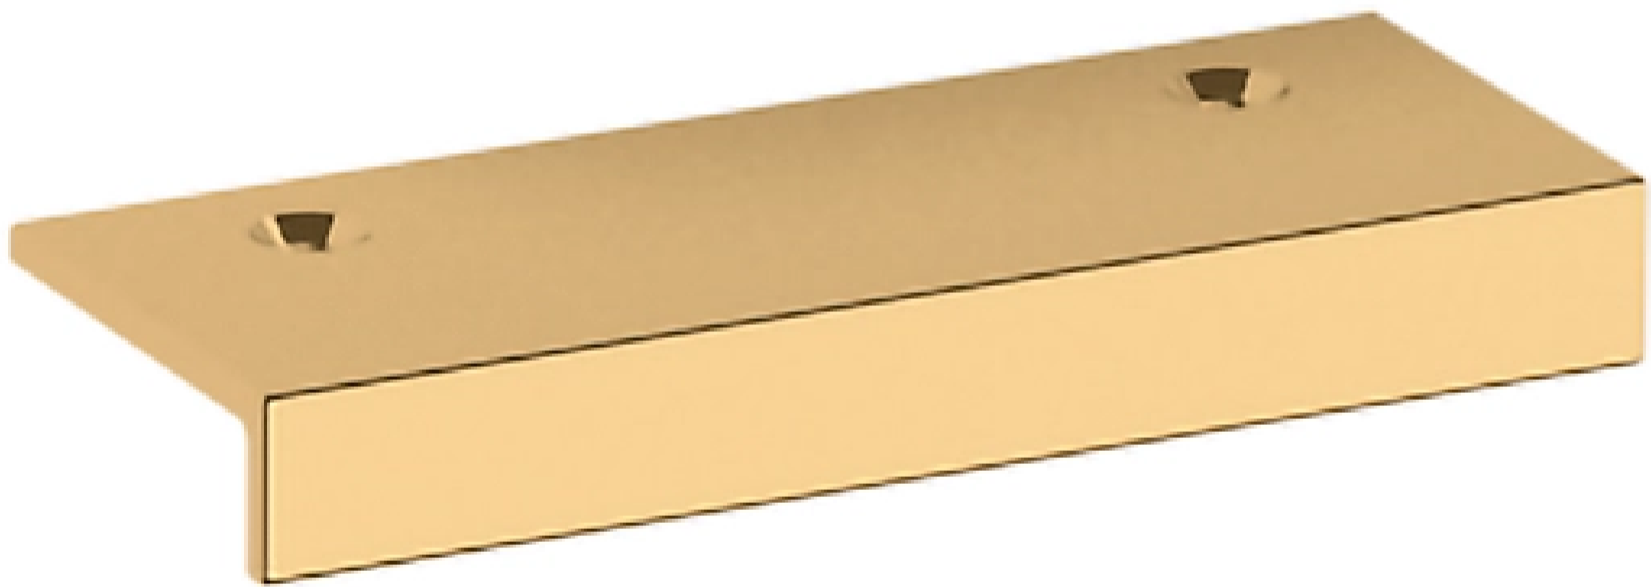

4620 EDGE PULL

2" CTC

SPECIFICATIONS

STYLE	Contemporary
PROJECTION	1.125

4620 EDGE PULL

2" CTC

ESTATE PORTFOLIO

Model Number:
4620.031.BIN

Key Features

- ✓ This family is available in a 2", 4", and 6"
- ✓ Solid brass construction, feeling the difference in quality in every piece of cabinet hardware.
- ✓ For those who appreciate the patina that comes with a well-loved vintage piece, Baldwin's living finish Non- Lacquered Brass, allows for natural darkening over time.
- ✓ Mounting Hardware included

FINISHES OPTIONS

Satin Nickel - 150, US15

Lifetime (PVD) Polished Nickel - 055

Polished Chrome - 260

Lifetime (PVD) Polished Brass - 003

Lifetime (PVD) Satin Brass - 044

Satin Black - 190

Venetian Bronze - 112, 11P

Non-lacquered Brass - 031

all measurements in inches

SPECIFICATIONS

STYLE Contemporary

PROJECTION 1.125