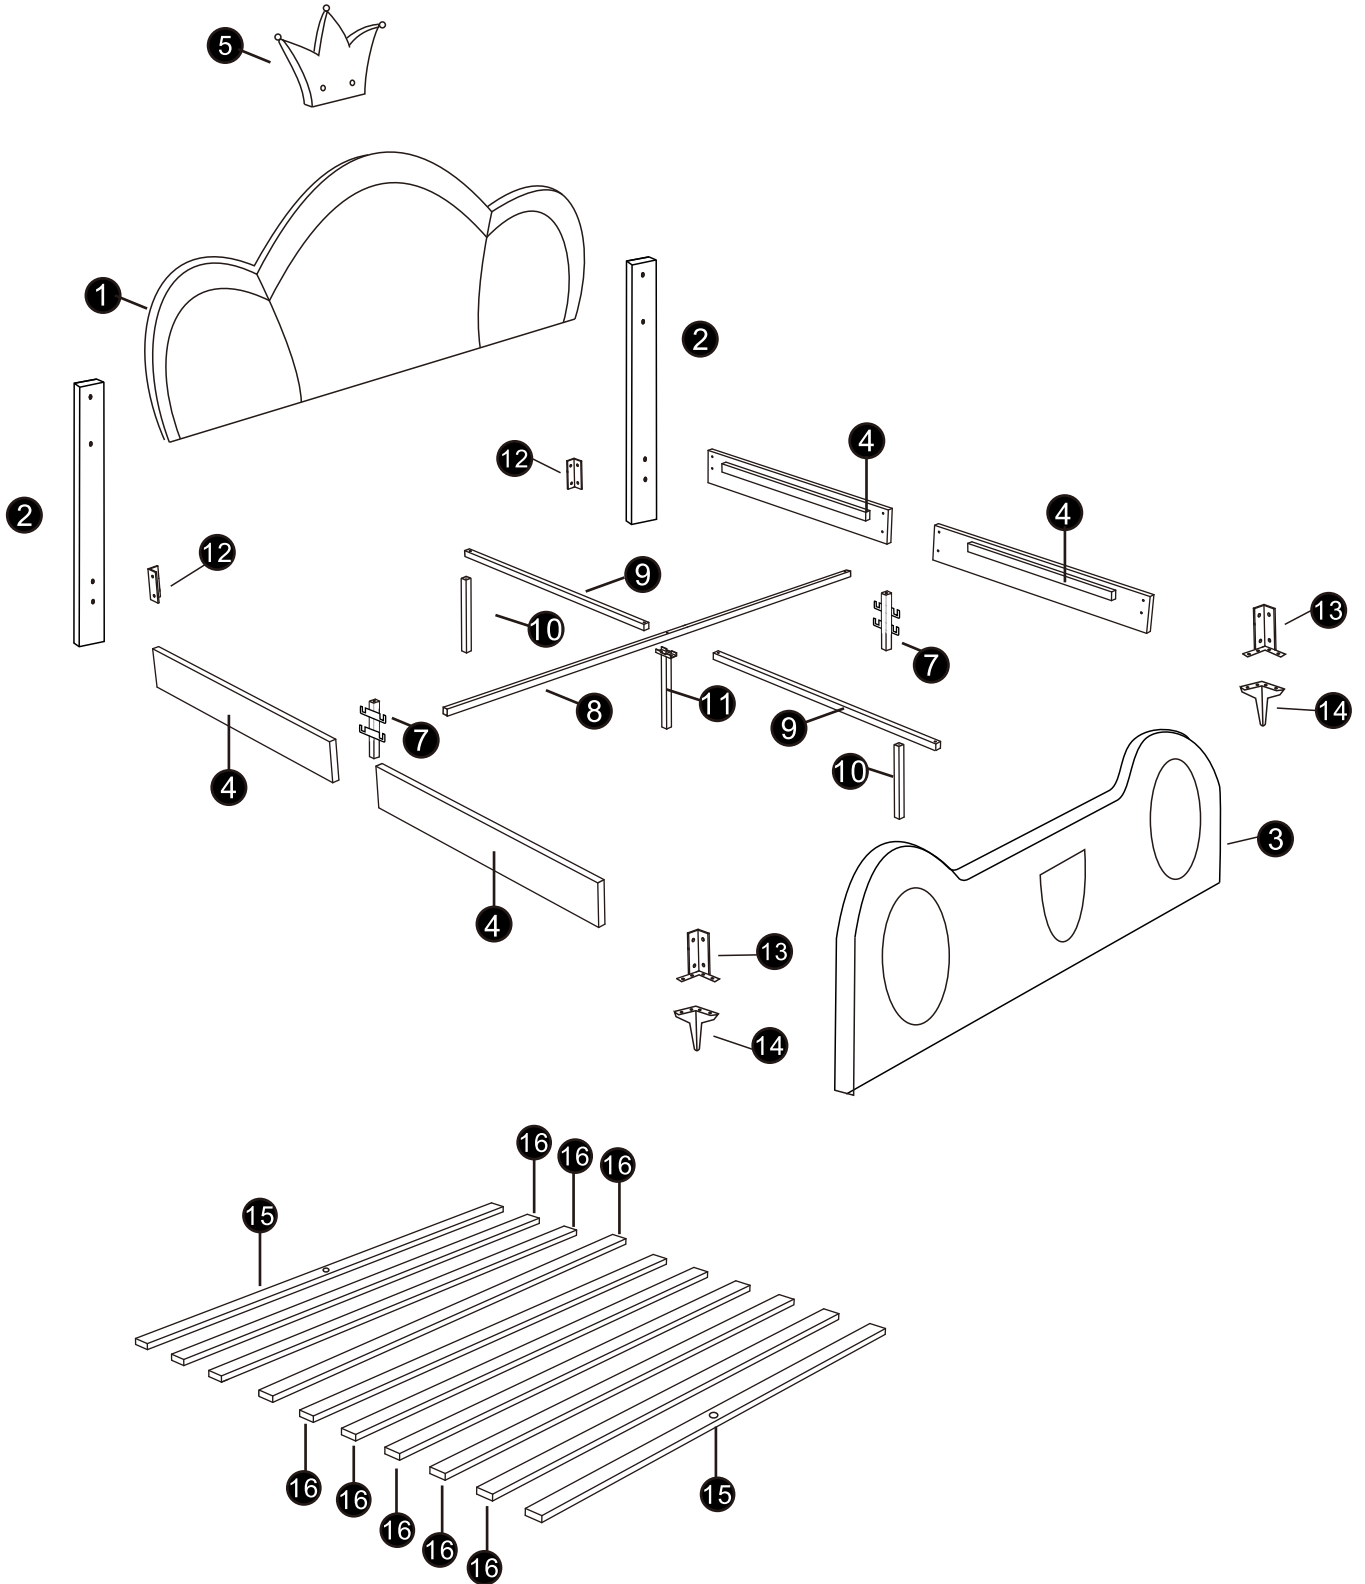

ASSEMBLY INSTRUCTIONS

INSTRUCTIONS DE MONTAGE