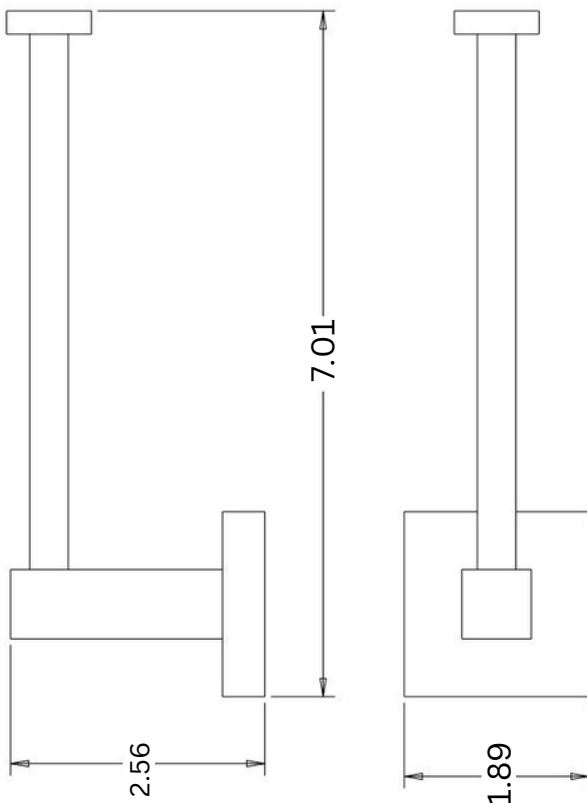

Dimensions

(Measurements in inches)

Toilet Paper Holder

**Vertical
Toilet Paper Holder
(CA3633)**

**Extended Post
Toilet Paper Holder
(CA36X3)**