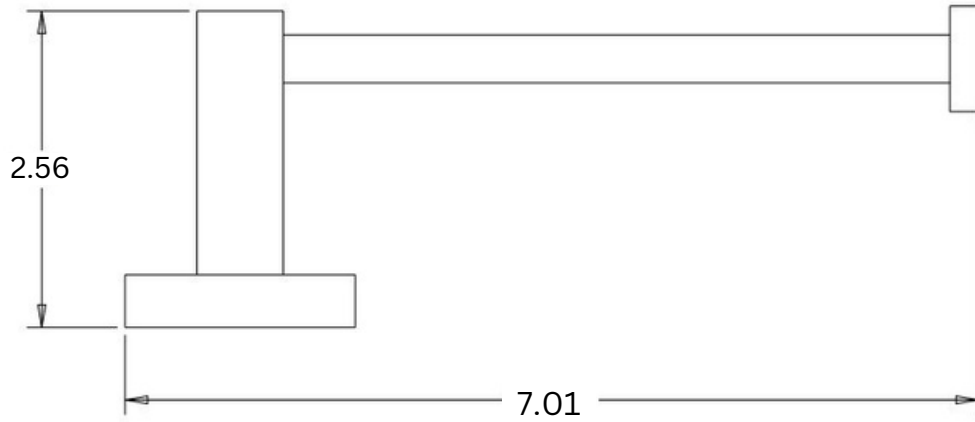

Dimensions

(Measurements in inches)

Toilet Paper Holder

**Vertical
Toilet Paper Holder
(CA3633)**

**Extended Post
Toilet Paper Holder
(CA36X3)**