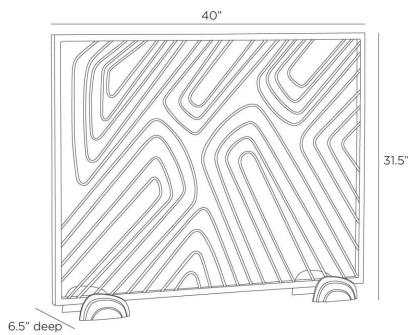

## HOLMES FIRESCREEN

AFI10  
H: 31.5 IN, W: 40 IN, D: 6.5 IN,  
Bronze

The bronze iron mesh of our sturdy fire screen is both functional and stylish, recalling traced patterns and linework. Inspired by the unique swirls of a fingerprint, the Holmes is plated in bronze and finished with pebble-shaped radial feet for secure placement.

### DIMENSIONS

Foot Print	W: 36.5 IN, D: 6.5 IN
Foot	W: 6.5 IN