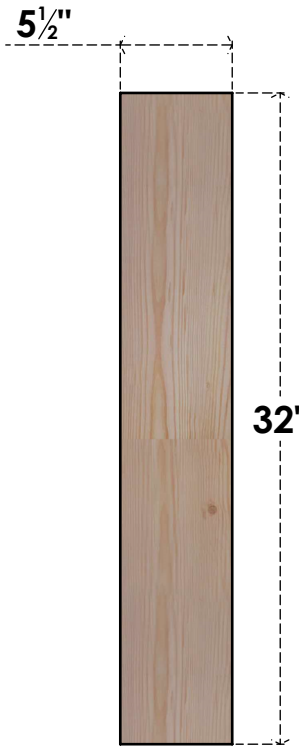

# BRC06X26X32TRA00SDF

5 1/2"W X 26"D X 32"H TRADITIONAL SMOOTH BRACE, DOUGLAS FIR

**SIDE**

**FRONT**

EKENA MILLWORK  
 2300 WEST MAIN ST.  
 CLARKSVILLE, TX 75426  
 TOLL FREE: 866-607-0453  
 WWW.EKENAMILLWORK.COM