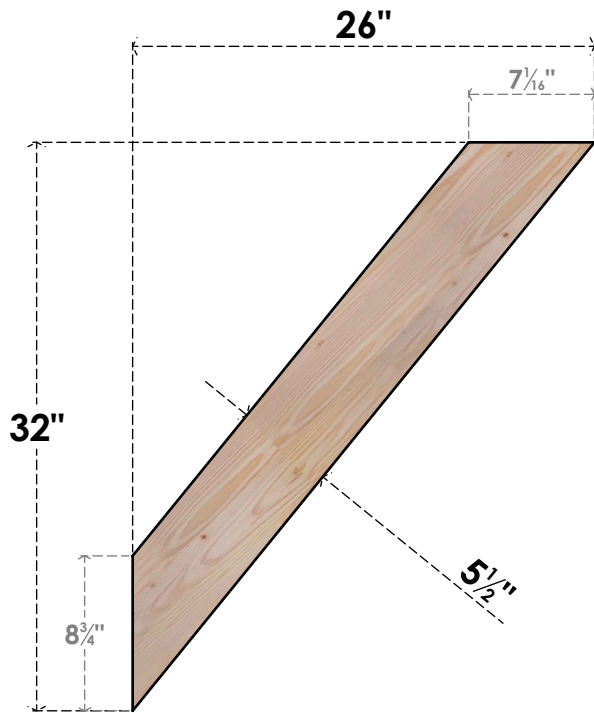

# BRC06X26X32TRA00SDF

5 1/2"W X 26"D X 32"H TRADITIONAL SMOOTH BRACE, DOUGLAS FIR

**SIDE**

**FRONT**

EKENA MILLWORK  
 2300 WEST MAIN ST.  
 CLARKSVILLE, TX 75426  
 TOLL FREE: 866-607-0453  
 WWW.EKENAMILLWORK.COM